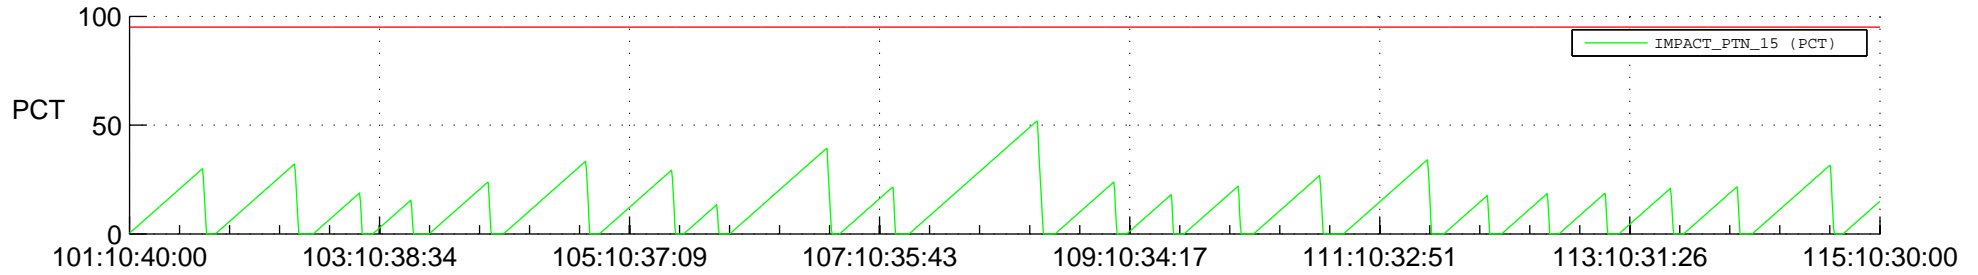

STEREO AHEAD SSR PCT Full Prediction

SWAVES_Percent_Full_Prediction

IMPACT_Percent_Full_Prediction

PLASTIC_Percent_Full_Prediction

Spacecraft_DownLink_Rate