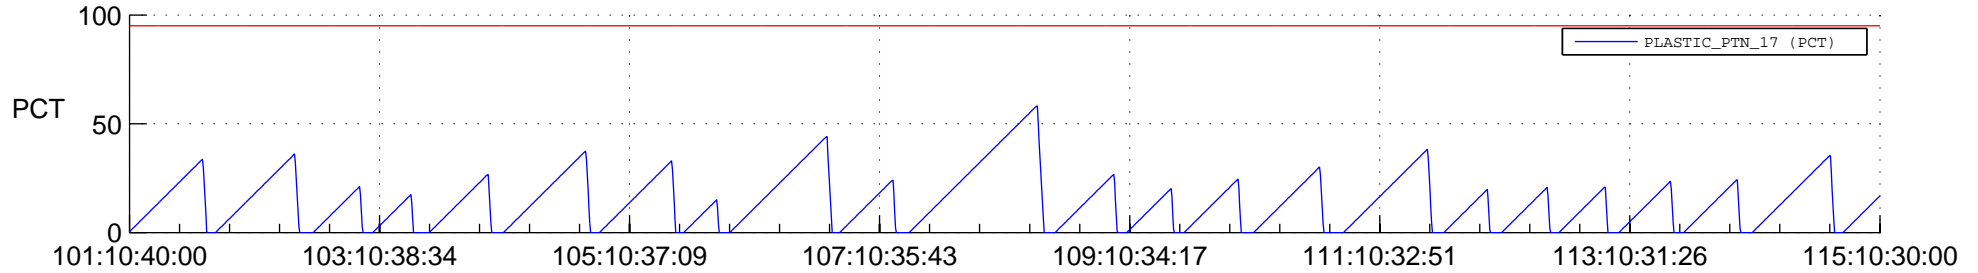

STEREO AHEAD SSR PCT Full Prediction

SWAVES_Percent_Full_Prediction

IMPACT_Percent_Full_Prediction

PLASTIC_Percent_Full_Prediction

Spacecraft_DownLink_Rate