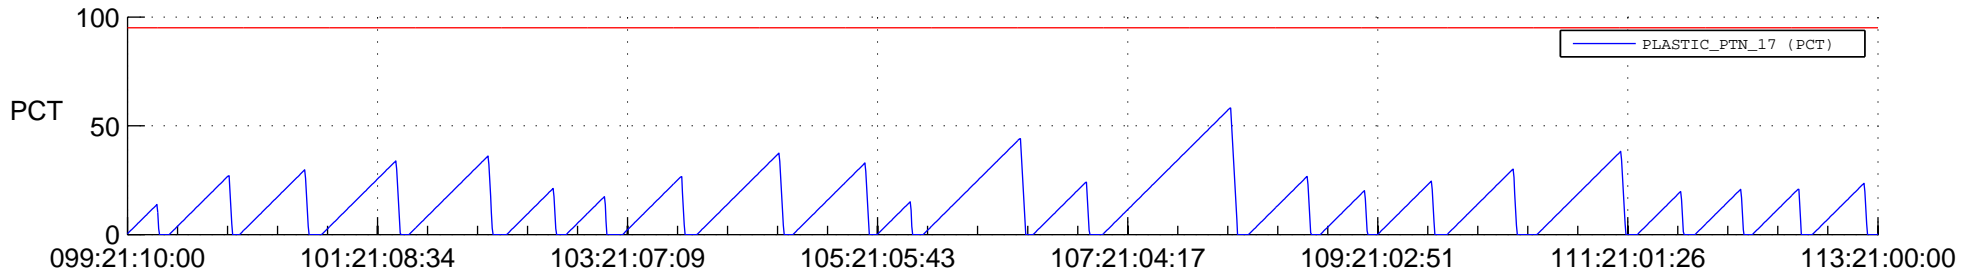

STEREO AHEAD SSR PCT Full Prediction

SWAVES_Percent_Full_Prediction

IMPACT_Percent_Full_Prediction

PLASTIC_Percent_Full_Prediction

Spacecraft_DownLink_Rate