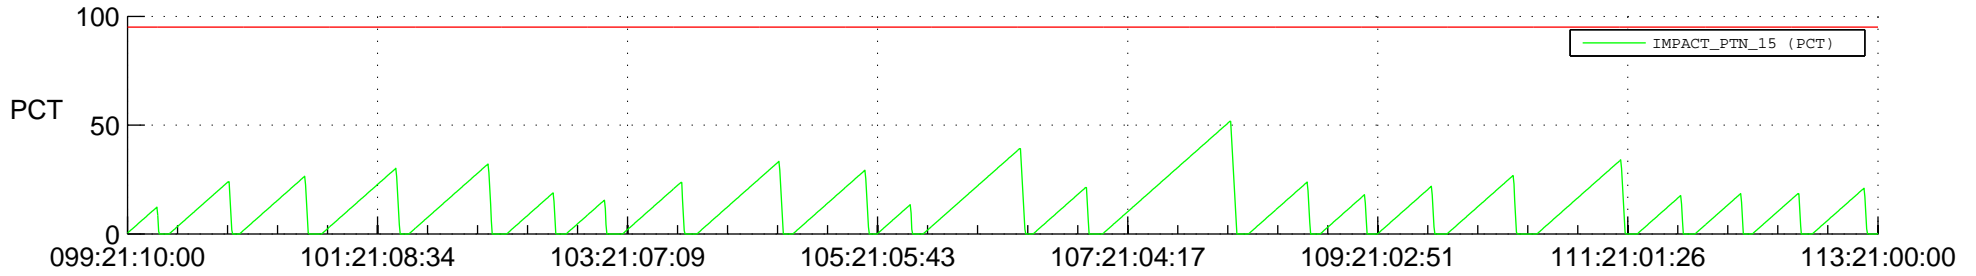

STEREO AHEAD SSR PCT Full Prediction

SWAVES_Percent_Full_Prediction

IMPACT_Percent_Full_Prediction

PLASTIC_Percent_Full_Prediction

Spacecraft_DownLink_Rate