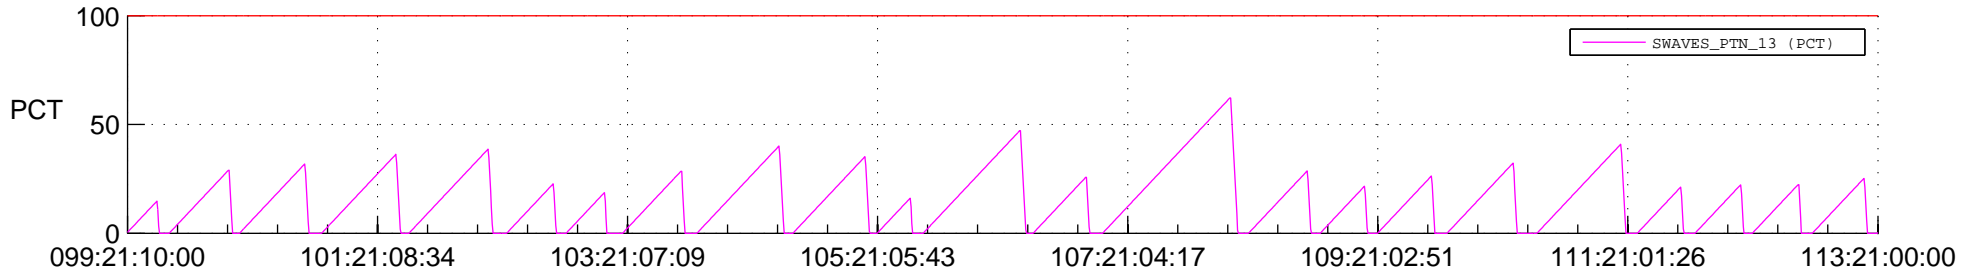

STEREO AHEAD SSR PCT Full Prediction

SWAVES_Percent_Full_Prediction

IMPACT_Percent_Full_Prediction

PLASTIC_Percent_Full_Prediction

Spacecraft_DownLink_Rate