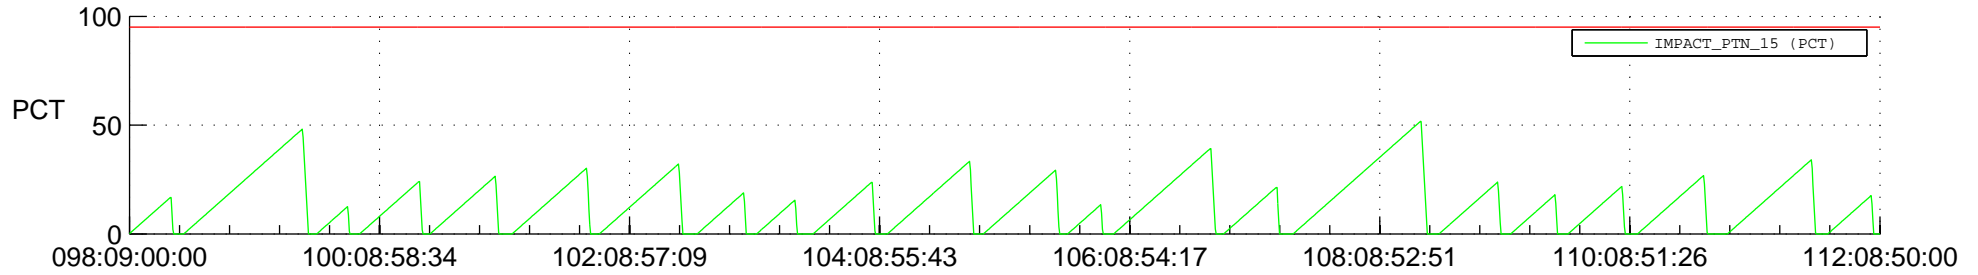

IMPACT_Percent_Full_Prediction