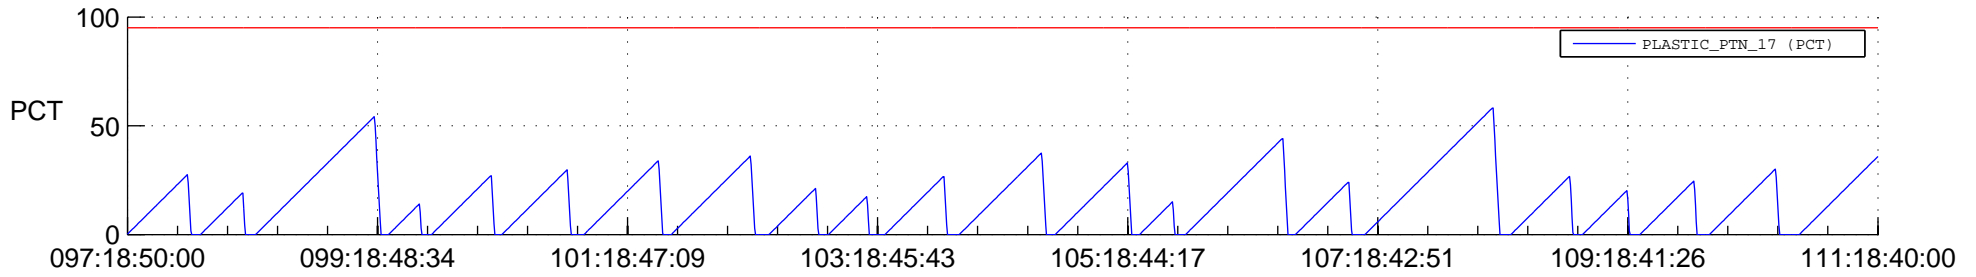

# STEREO AHEAD SSR PCT Full Prediction

## SWAVES\_Percent\_Full\_Prediction

## Spacecraft\_DownLink\_Rate

Ground Time (2022:097:18:50:00.000 -2022:111:18:40:00.000)