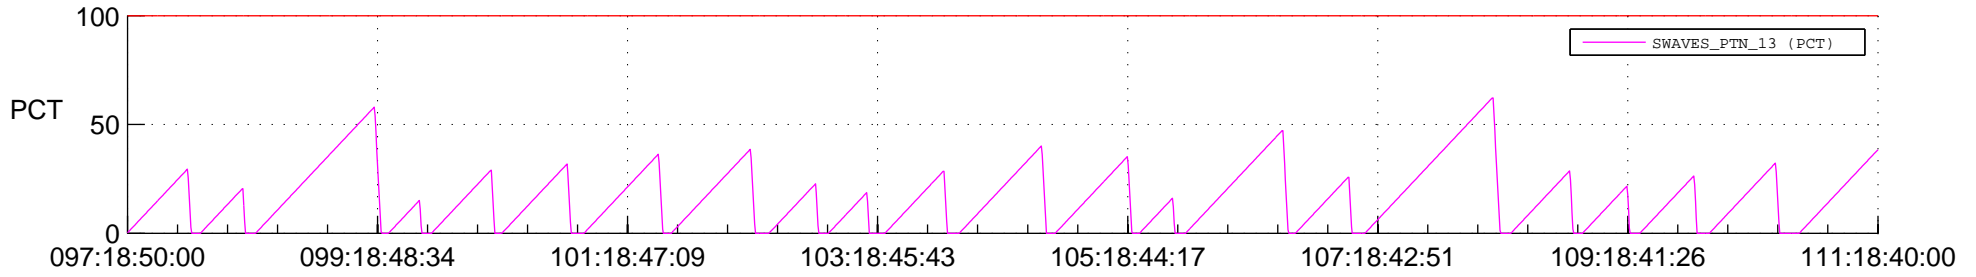

## SWAVES\_Percent\_Full\_Prediction

## Spacecraft\_DownLink\_Rate

Ground Time (2022:097:18:50:00.000 -2022:111:18:40:00.000)