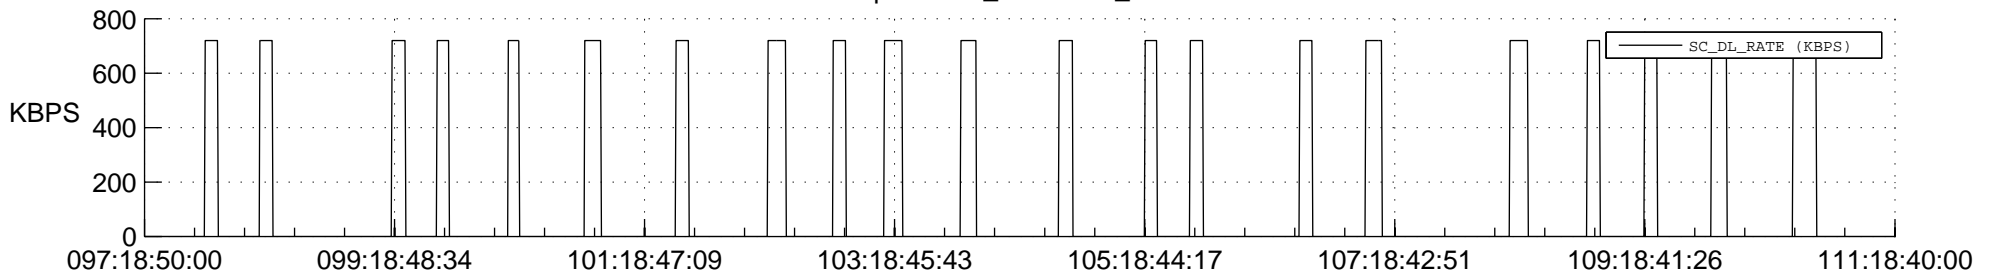

## Spacecraft\_DownLink\_Rate

Ground Time (2022:097:18:50:00.000 -2022:111:18:40:00.000)