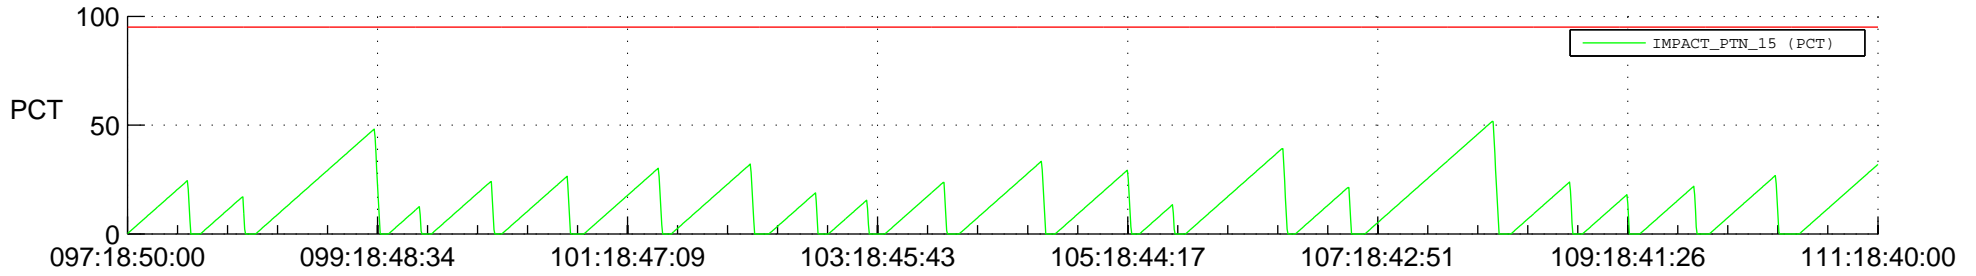

IMPACT_Percent_Full_Prediction