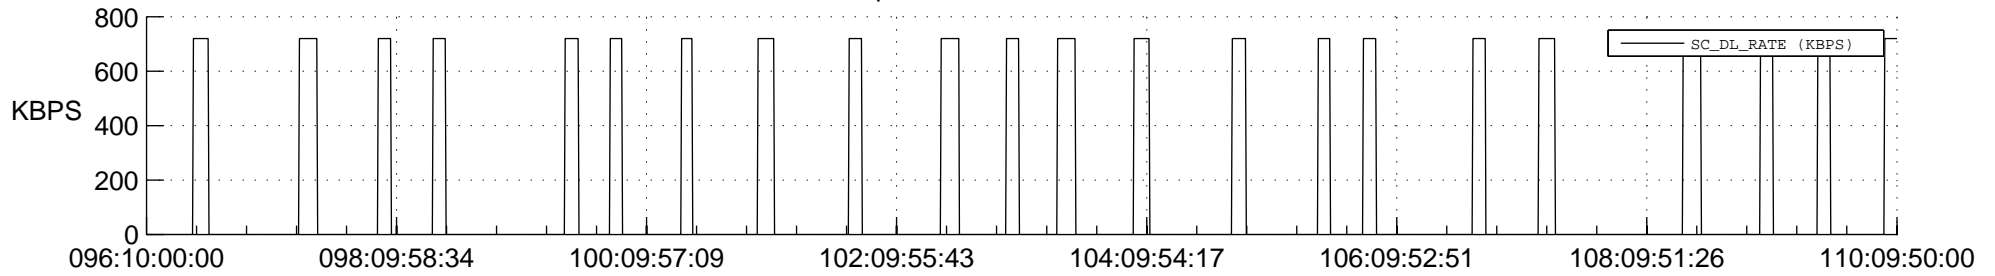

STEREO AHEAD SSR PCT Full Prediction

SWAVES_Percent_Full_Prediction

IMPACT_Percent_Full_Prediction

PLASTIC_Percent_Full_Prediction

Spacecraft_DownLink_Rate

Ground Time (2022:096:10:00:00.000 -2022:110:09:50:00.000)