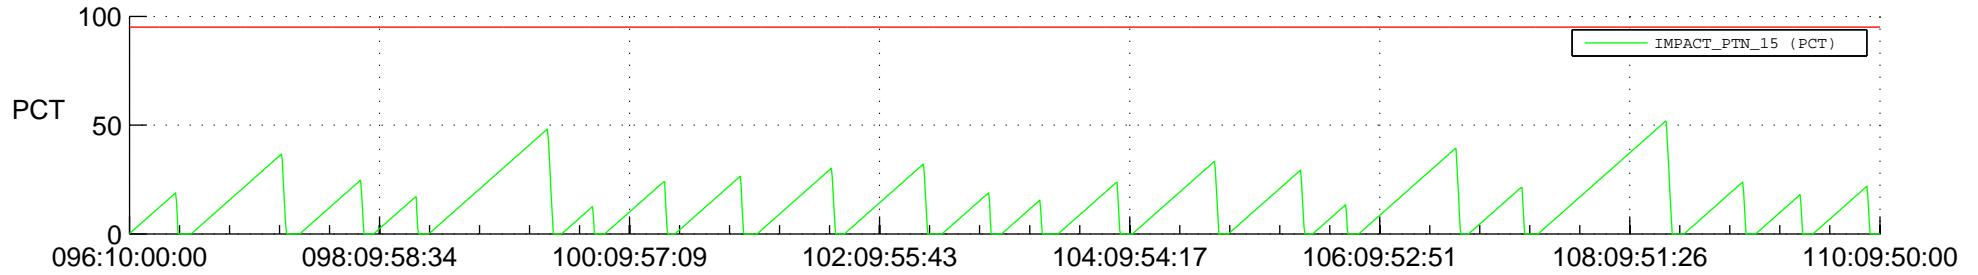

STEREO AHEAD SSR PCT Full Prediction

SWAVES_Percent_Full_Prediction

IMPACT_Percent_Full_Prediction

PLASTIC_Percent_Full_Prediction

Spacecraft_DownLink_Rate

Ground Time (2022:096:10:00:00.000 -2022:110:09:50:00.000)