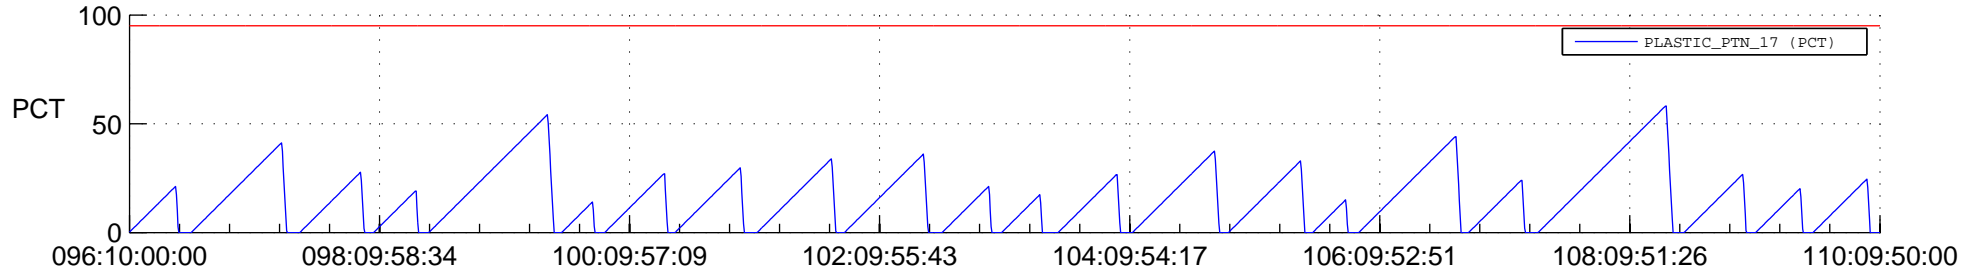

STEREO AHEAD SSR PCT Full Prediction

SWAVES_Percent_Full_Prediction

IMPACT_Percent_Full_Prediction

PLASTIC_Percent_Full_Prediction

Spacecraft_DownLink_Rate

Ground Time (2022:096:10:00:00.000 -2022:110:09:50:00.000)