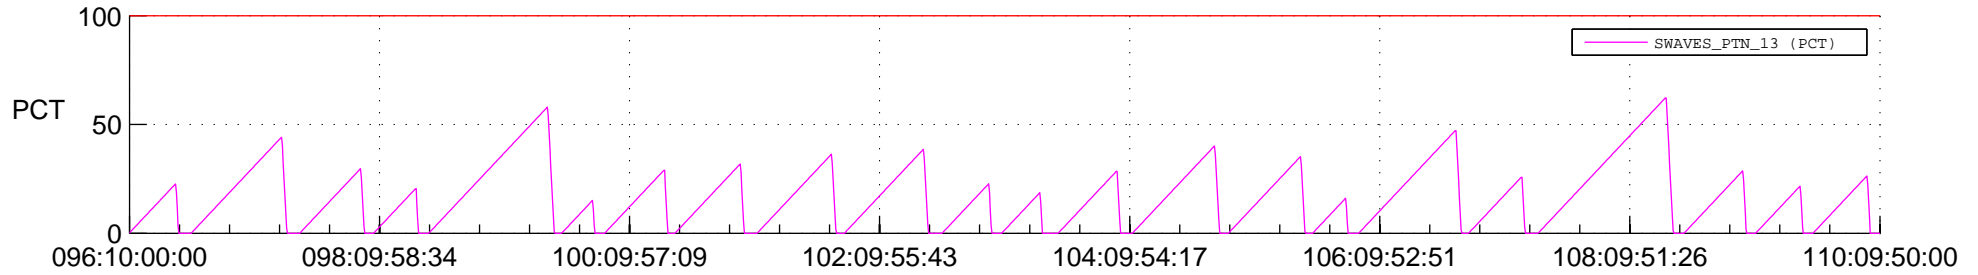

STEREO AHEAD SSR PCT Full Prediction

SWAVES_Percent_Full_Prediction

IMPACT_Percent_Full_Prediction

PLASTIC_Percent_Full_Prediction

Spacecraft_DownLink_Rate

Ground Time (2022:096:10:00:00.000 -2022:110:09:50:00.000)