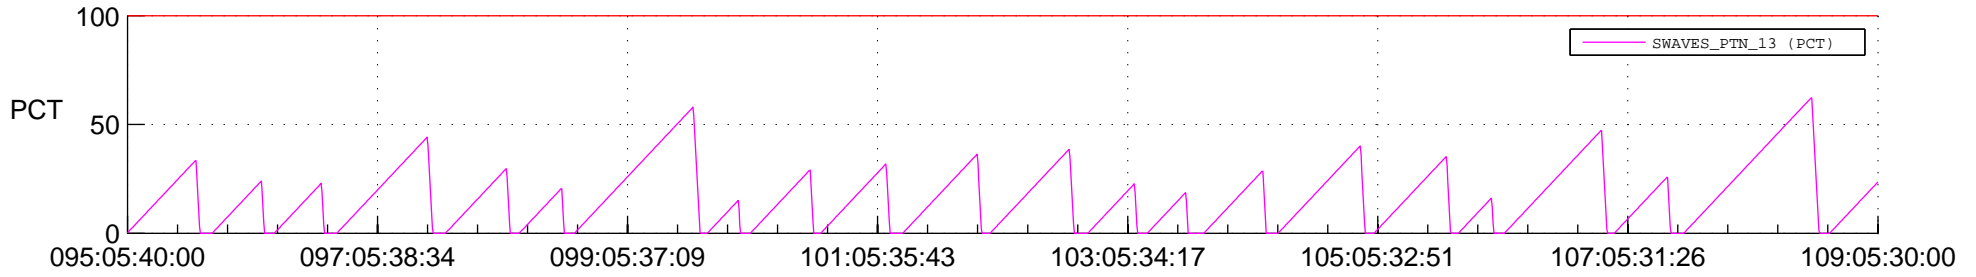

STEREO AHEAD SSR PCT Full Prediction

SWAVES_Percent_Full_Prediction

IMPACT_Percent_Full_Prediction

PLASTIC_Percent_Full_Prediction

Spacecraft_DownLink_Rate

Ground Time (2022:095:05:40:00.000 -2022:109:05:30:00.000)