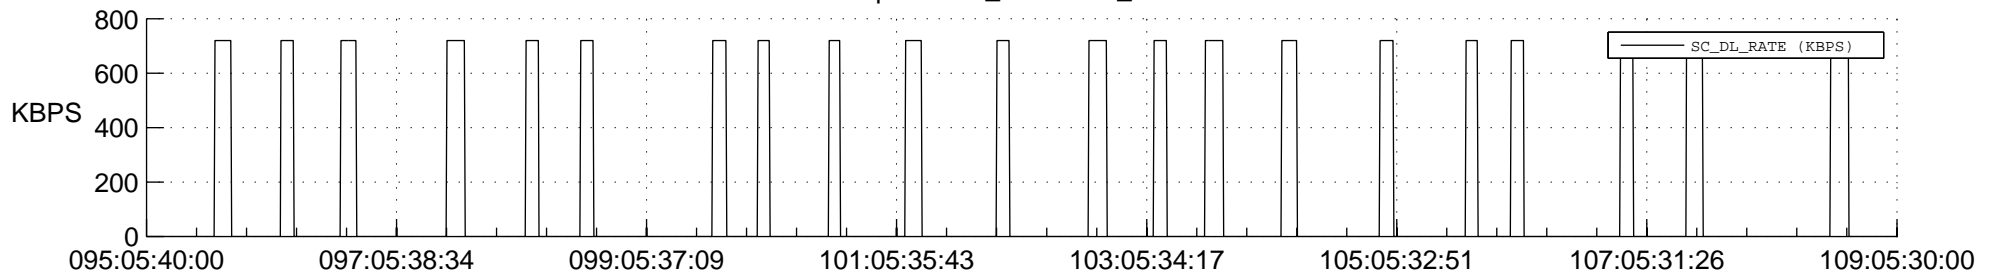

STEREO AHEAD SSR PCT Full Prediction

SWAVES_Percent_Full_Prediction

IMPACT_Percent_Full_Prediction

PLASTIC_Percent_Full_Prediction

Spacecraft_DownLink_Rate

Ground Time (2022:095:05:40:00.000 -2022:109:05:30:00.000)