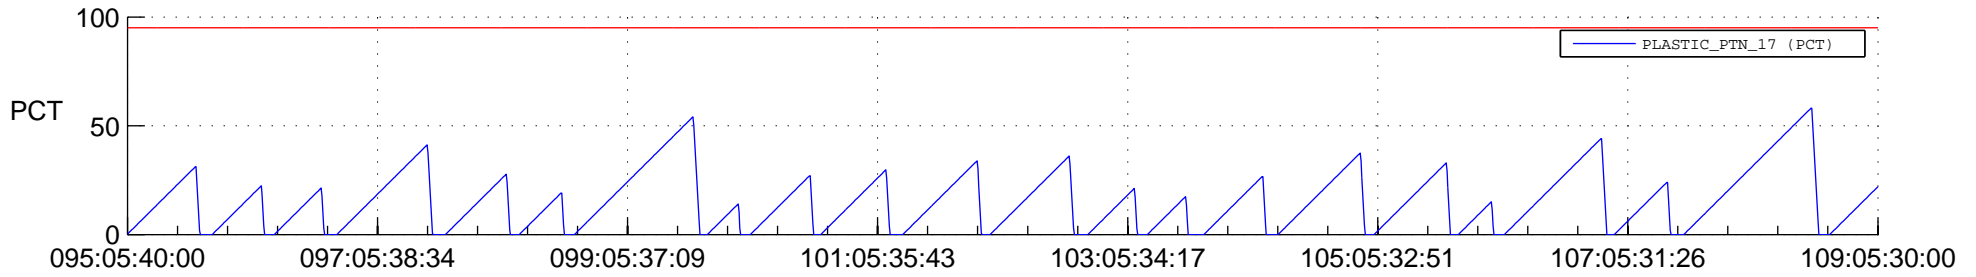

STEREO AHEAD SSR PCT Full Prediction

SWAVES_Percent_Full_Prediction

IMPACT_Percent_Full_Prediction

PLASTIC_Percent_Full_Prediction

Spacecraft_DownLink_Rate

Ground Time (2022:095:05:40:00.000 -2022:109:05:30:00.000)