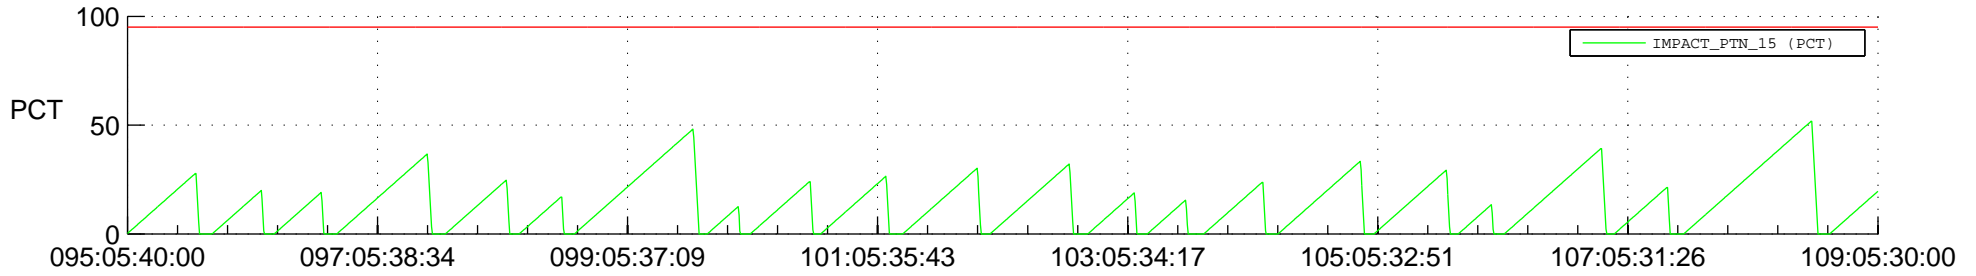

STEREO AHEAD SSR PCT Full Prediction

SWAVES_Percent_Full_Prediction

IMPACT_Percent_Full_Prediction

PLASTIC_Percent_Full_Prediction

Spacecraft_DownLink_Rate

Ground Time (2022:095:05:40:00.000 -2022:109:05:30:00.000)