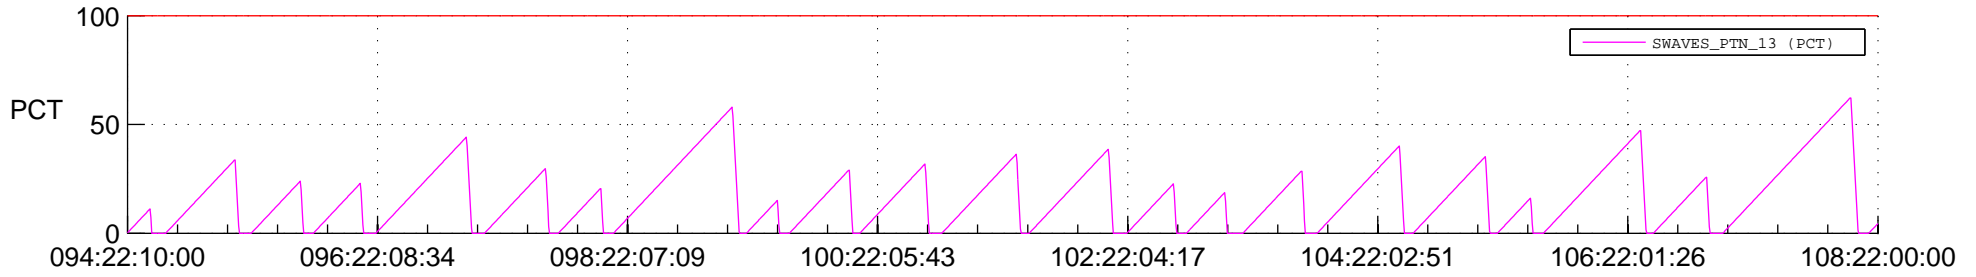

STEREO AHEAD SSR PCT Full Prediction

SWAVES_Percent_Full_Prediction

IMPACT_Percent_Full_Prediction

PLASTIC_Percent_Full_Prediction

Spacecraft_DownLink_Rate