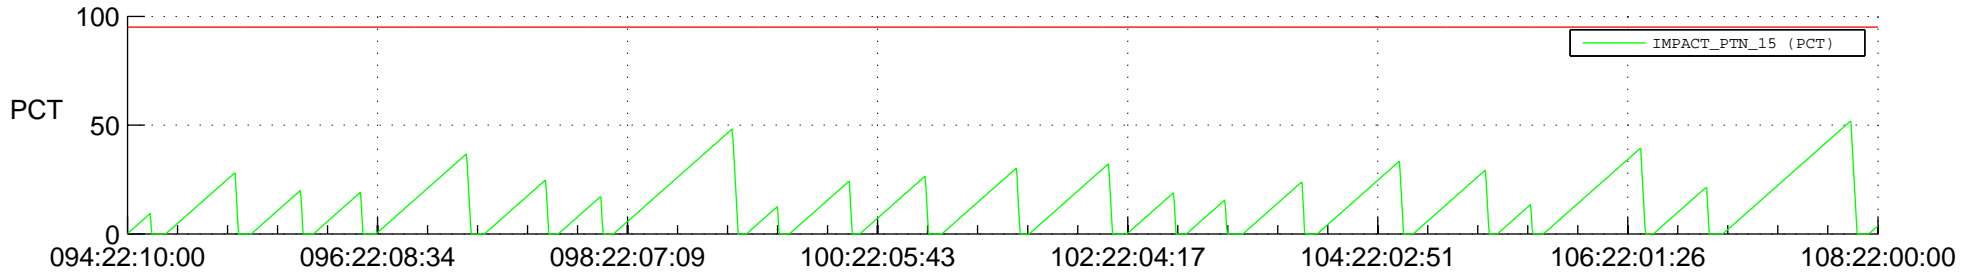

STEREO AHEAD SSR PCT Full Prediction

SWAVES_Percent_Full_Prediction

IMPACT_Percent_Full_Prediction

PLASTIC_Percent_Full_Prediction

Spacecraft_DownLink_Rate