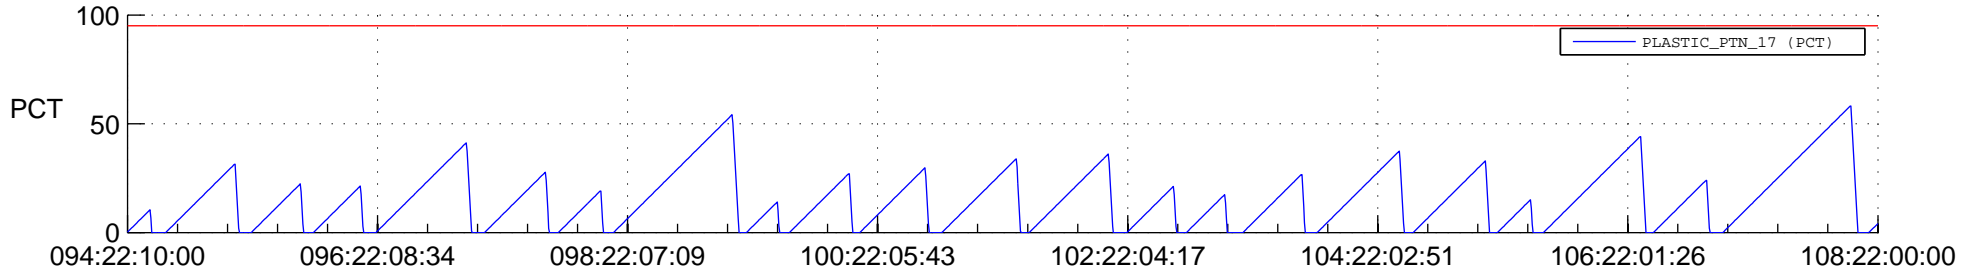

STEREO AHEAD SSR PCT Full Prediction

SWAVES_Percent_Full_Prediction

IMPACT_Percent_Full_Prediction

PLASTIC_Percent_Full_Prediction

Spacecraft_DownLink_Rate