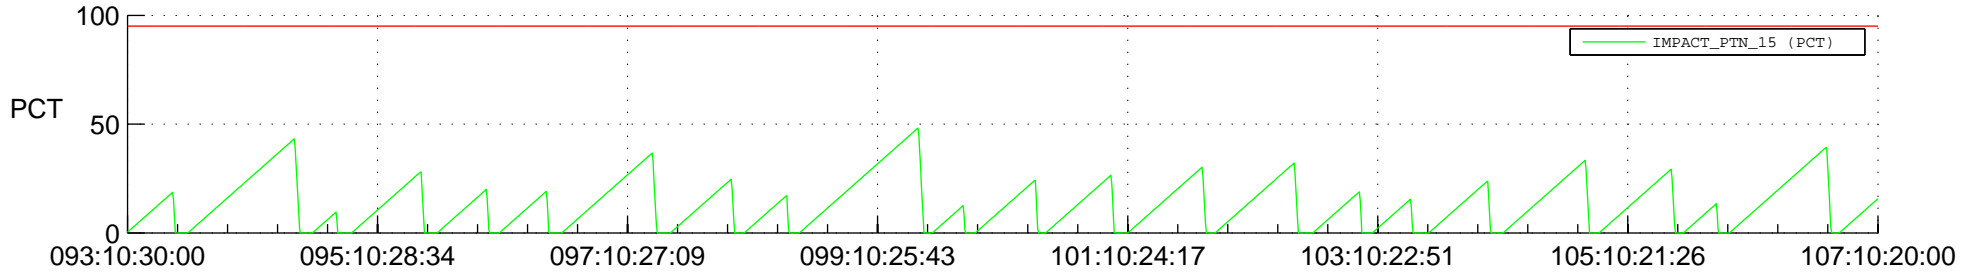

STEREO AHEAD SSR PCT Full Prediction

SWAVES_Percent_Full_Prediction

IMPACT_Percent_Full_Prediction

PLASTIC_Percent_Full_Prediction

Spacecraft_DownLink_Rate