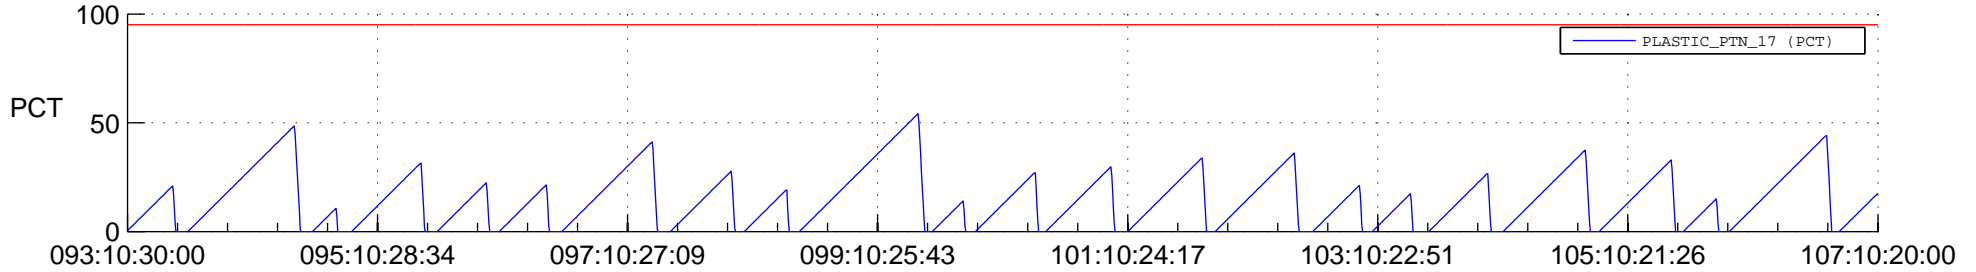

STEREO AHEAD SSR PCT Full Prediction

SWAVES_Percent_Full_Prediction

IMPACT_Percent_Full_Prediction

PLASTIC_Percent_Full_Prediction

Spacecraft_DownLink_Rate