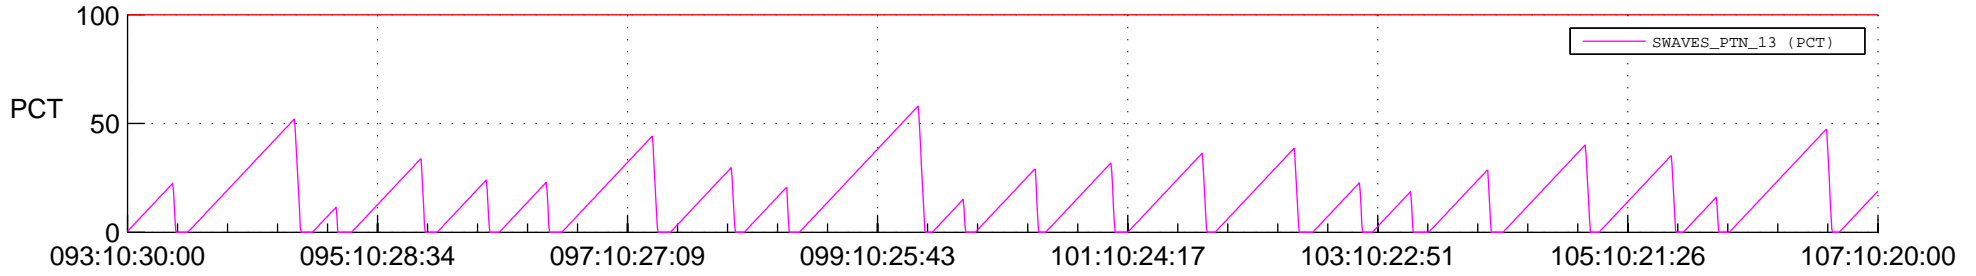

STEREO AHEAD SSR PCT Full Prediction

SWAVES_Percent_Full_Prediction

IMPACT_Percent_Full_Prediction

PLASTIC_Percent_Full_Prediction

Spacecraft_DownLink_Rate