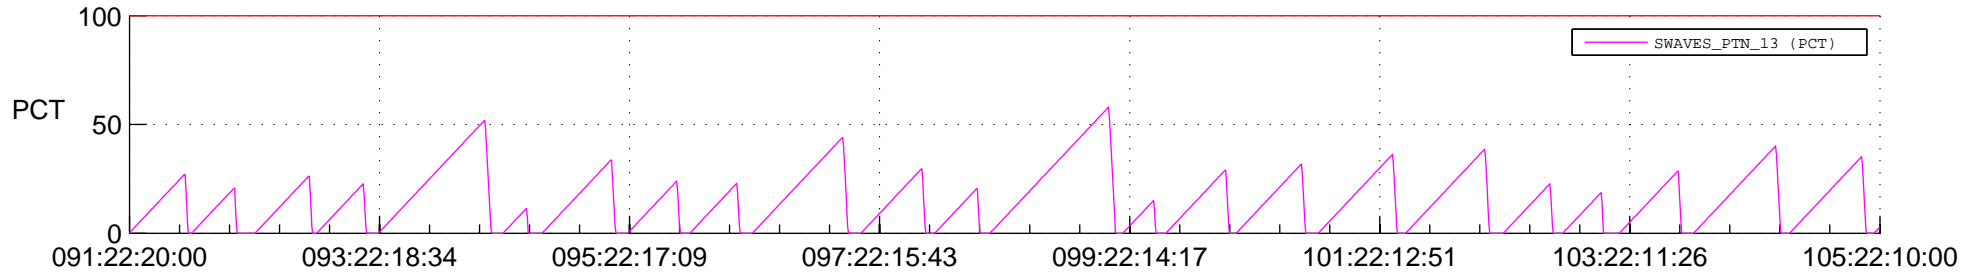

STEREO AHEAD SSR PCT Full Prediction

SWAVES_Percent_Full_Prediction

IMPACT_Percent_Full_Prediction

PLASTIC_Percent_Full_Prediction

Spacecraft_DownLink_Rate