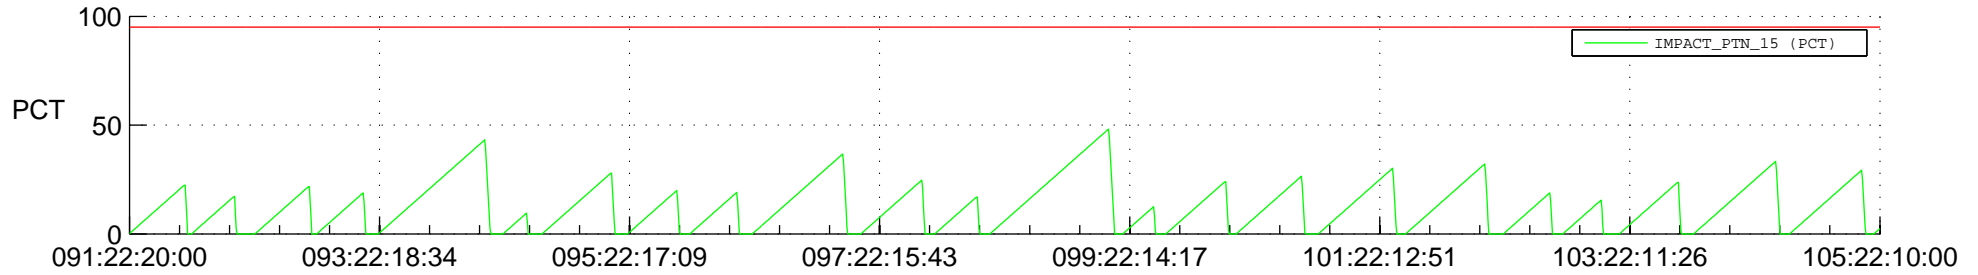

STEREO AHEAD SSR PCT Full Prediction

SWAVES_Percent_Full_Prediction

IMPACT_Percent_Full_Prediction

PLASTIC_Percent_Full_Prediction

Spacecraft_DownLink_Rate