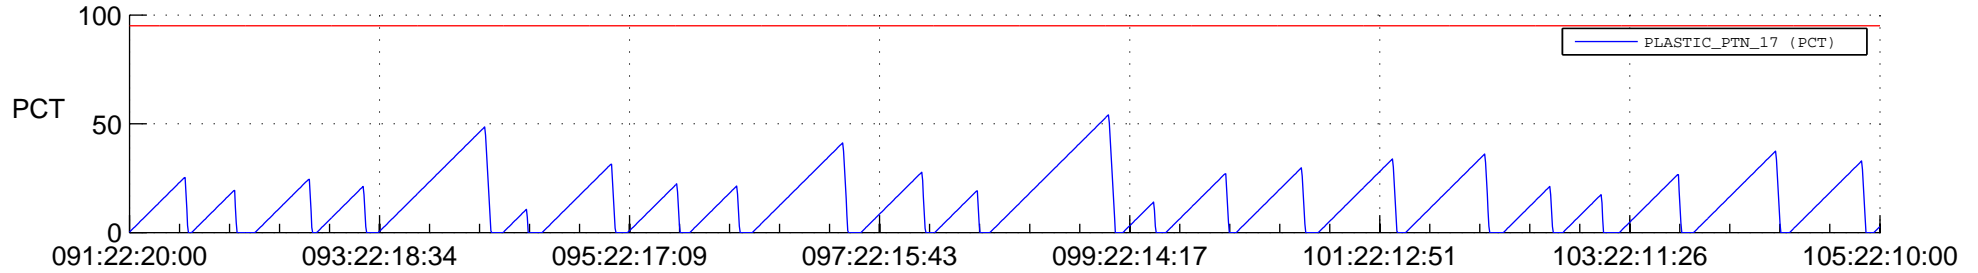

STEREO AHEAD SSR PCT Full Prediction

SWAVES_Percent_Full_Prediction

IMPACT_Percent_Full_Prediction

PLASTIC_Percent_Full_Prediction

Spacecraft_DownLink_Rate