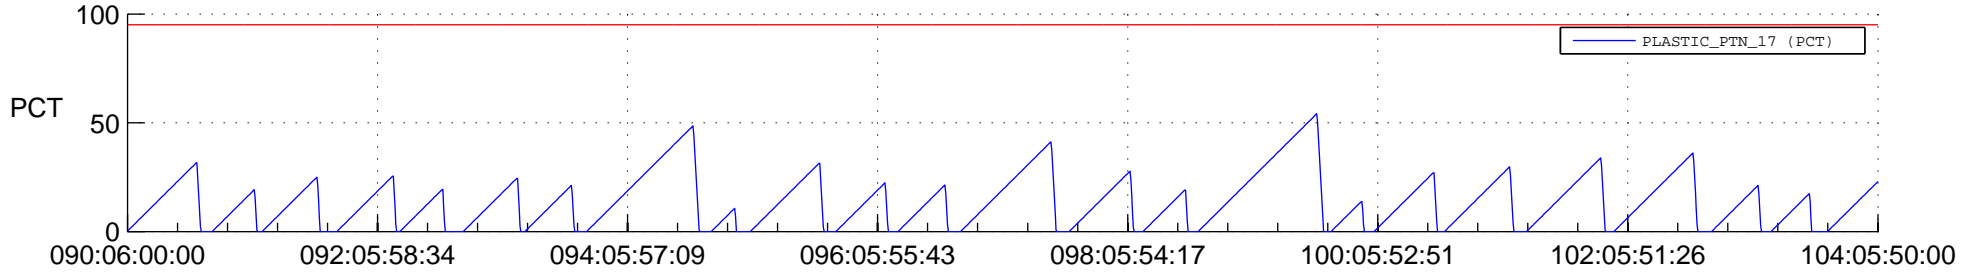

STEREO AHEAD SSR PCT Full Prediction

SWAVES_Percent_Full_Prediction

IMPACT_Percent_Full_Prediction

PLASTIC_Percent_Full_Prediction

Spacecraft_DownLink_Rate

Ground Time (2022:090:06:00:00.000 -2022:104:05:50:00.000)