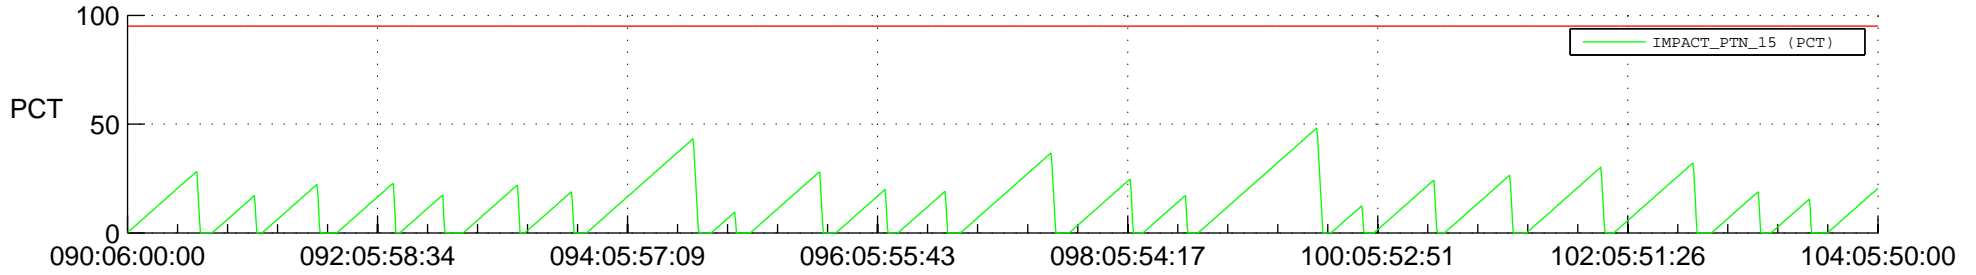

STEREO AHEAD SSR PCT Full Prediction

SWAVES_Percent_Full_Prediction

IMPACT_Percent_Full_Prediction

PLASTIC_Percent_Full_Prediction

Spacecraft_DownLink_Rate

Ground Time (2022:090:06:00:00.000 -2022:104:05:50:00.000)