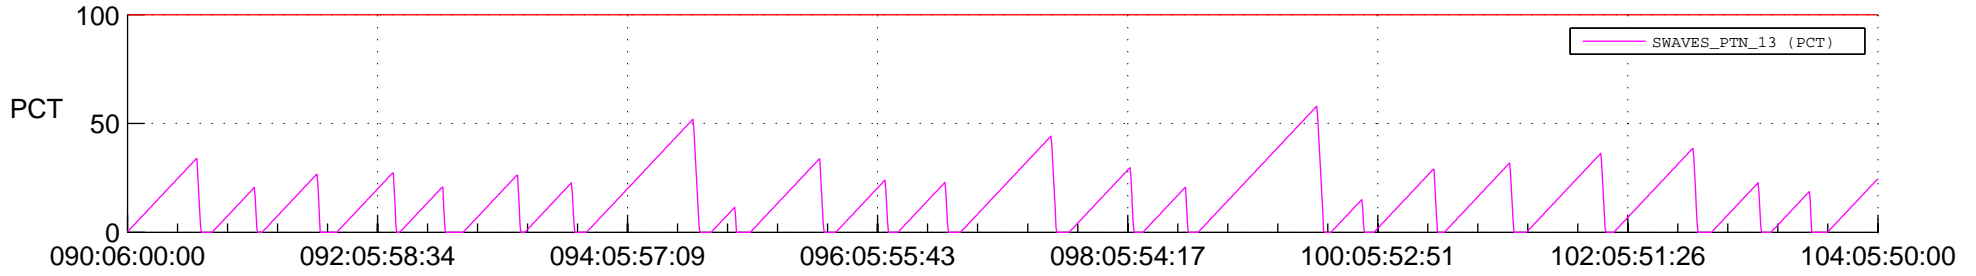

STEREO AHEAD SSR PCT Full Prediction

SWAVES_Percent_Full_Prediction

IMPACT_Percent_Full_Prediction

PLASTIC_Percent_Full_Prediction

Spacecraft_DownLink_Rate

Ground Time (2022:090:06:00:00.000 -2022:104:05:50:00.000)