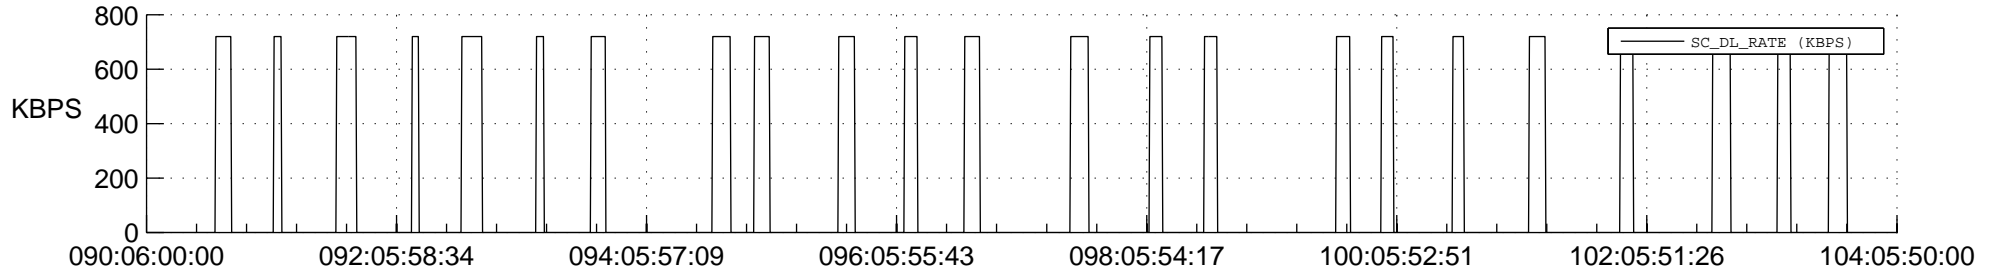

STEREO AHEAD SSR PCT Full Prediction

SWAVES_Percent_Full_Prediction

IMPACT_Percent_Full_Prediction

PLASTIC_Percent_Full_Prediction

Spacecraft_DownLink_Rate

Ground Time (2022:090:06:00:00.000 -2022:104:05:50:00.000)