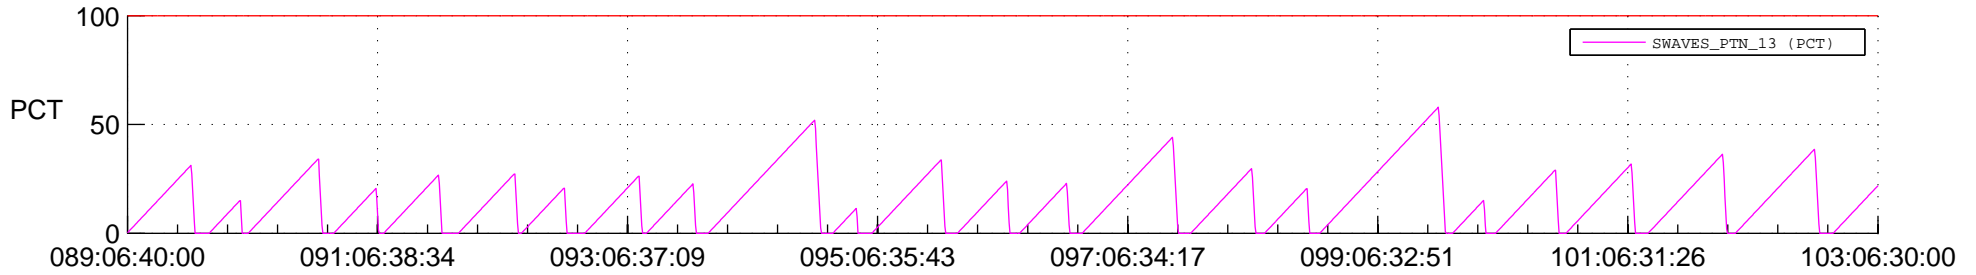

STEREO AHEAD SSR PCT Full Prediction

SWAVES_Percent_Full_Prediction

IMPACT_Percent_Full_Prediction

PLASTIC_Percent_Full_Prediction

Spacecraft_DownLink_Rate

Ground Time (2022:089:06:40:00.000 -2022:103:06:30:00.000)