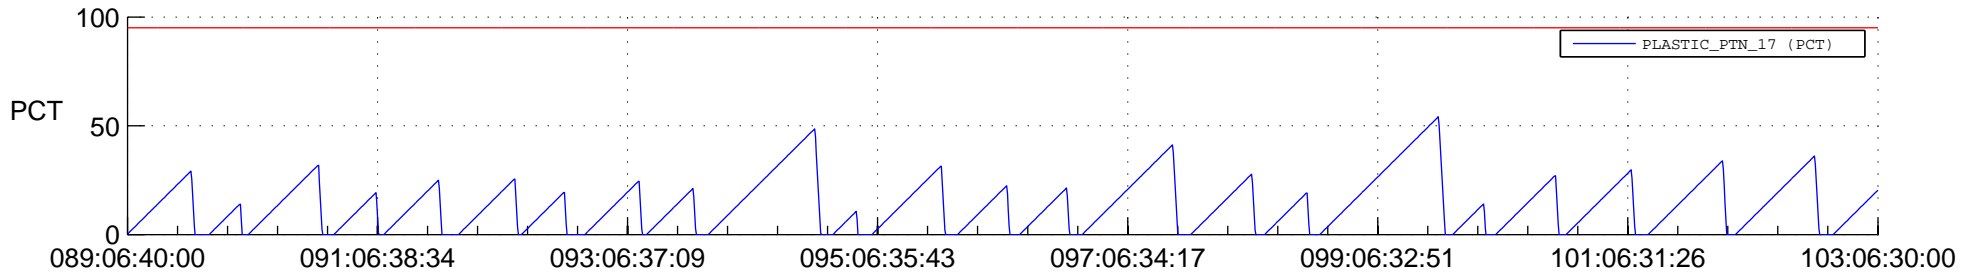

STEREO AHEAD SSR PCT Full Prediction

SWAVES_Percent_Full_Prediction

IMPACT_Percent_Full_Prediction

PLASTIC_Percent_Full_Prediction

Spacecraft_DownLink_Rate

Ground Time (2022:089:06:40:00.000 -2022:103:06:30:00.000)