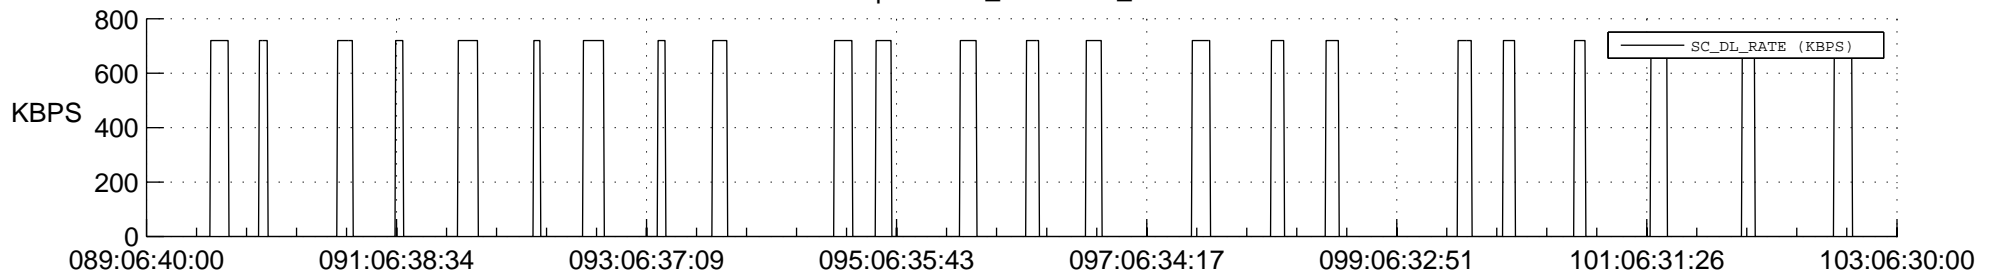

STEREO AHEAD SSR PCT Full Prediction

SWAVES_Percent_Full_Prediction

IMPACT_Percent_Full_Prediction

PLASTIC_Percent_Full_Prediction

Spacecraft_DownLink_Rate

Ground Time (2022:089:06:40:00.000 -2022:103:06:30:00.000)