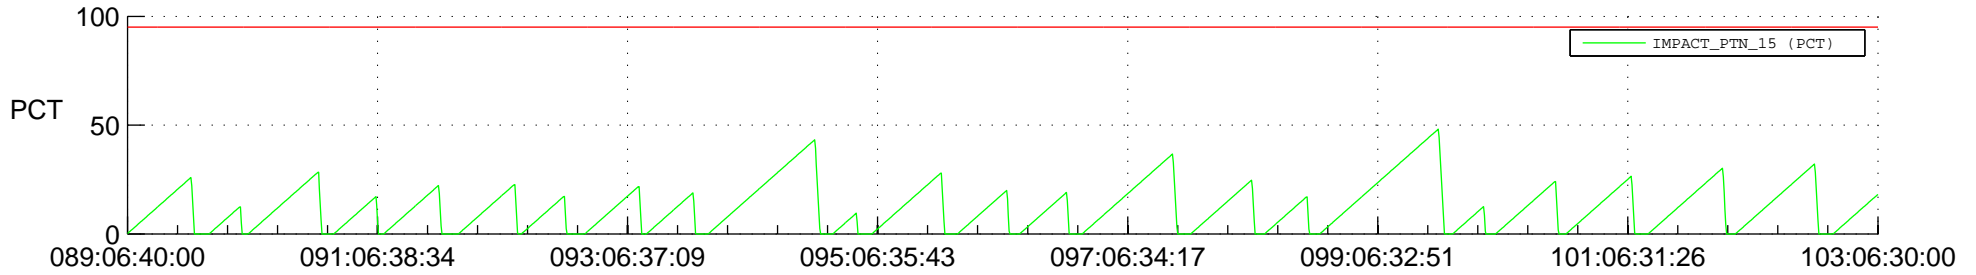

STEREO AHEAD SSR PCT Full Prediction

SWAVES_Percent_Full_Prediction

IMPACT_Percent_Full_Prediction

PLASTIC_Percent_Full_Prediction

Spacecraft_DownLink_Rate

Ground Time (2022:089:06:40:00.000 -2022:103:06:30:00.000)