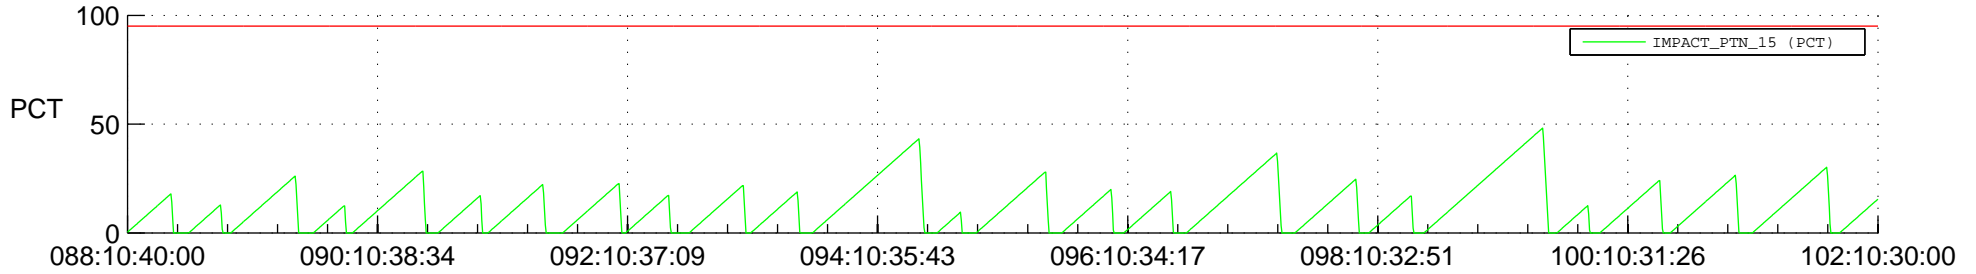

IMPACT_Percent_Full_Prediction