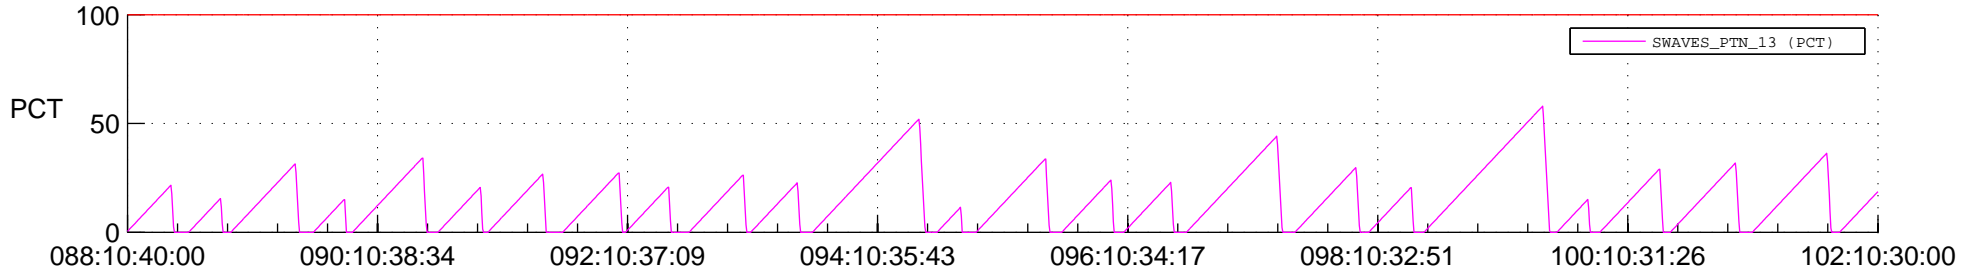

## SWAVES\_Percent\_Full\_Prediction

## Spacecraft\_DownLink\_Rate

Ground Time (2022:088:10:40:00.000 -2022:102:10:30:00.000)