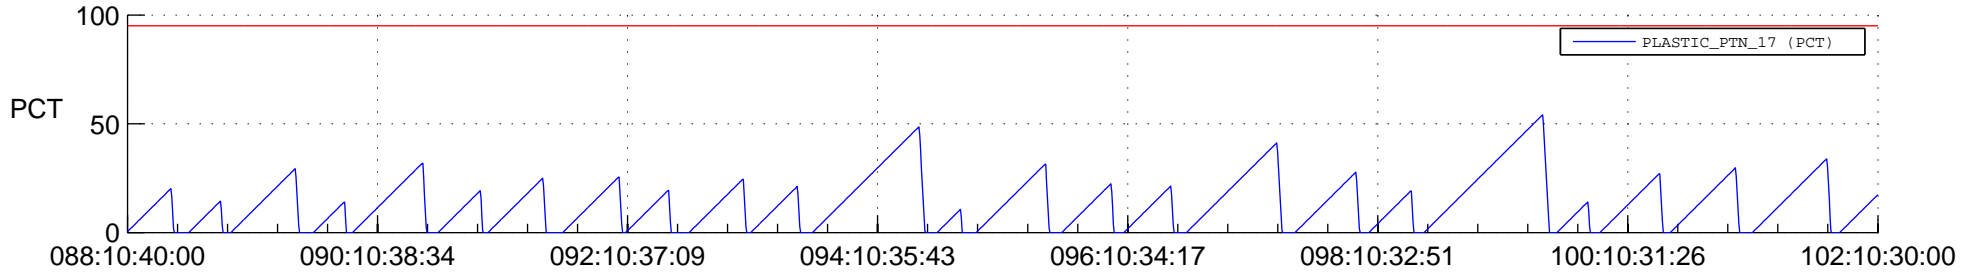

# STEREO AHEAD SSR PCT Full Prediction

## SWAVES\_Percent\_Full\_Prediction

## Spacecraft\_DownLink\_Rate

Ground Time (2022:088:10:40:00.000 -2022:102:10:30:00.000)