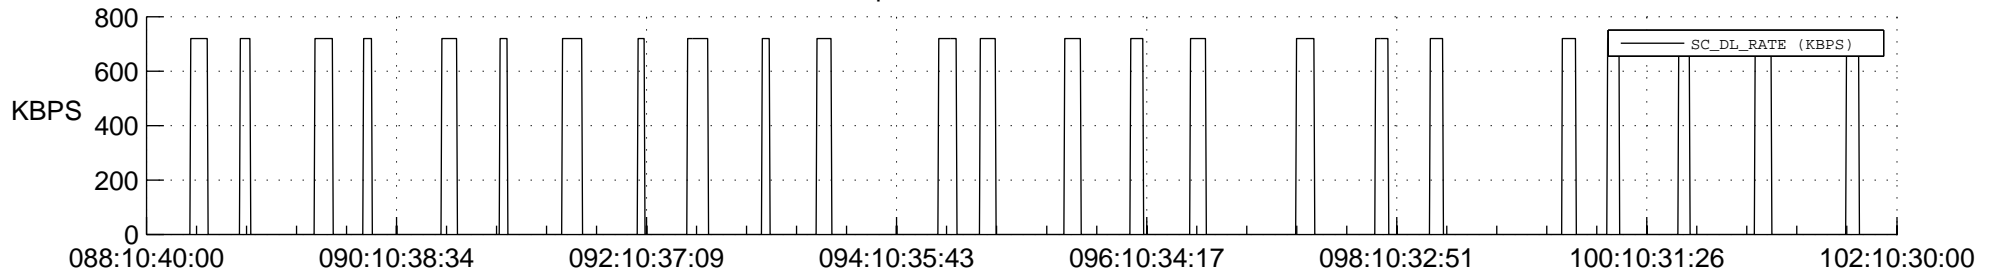

## Spacecraft\_DownLink\_Rate

Ground Time (2022:088:10:40:00.000 -2022:102:10:30:00.000)