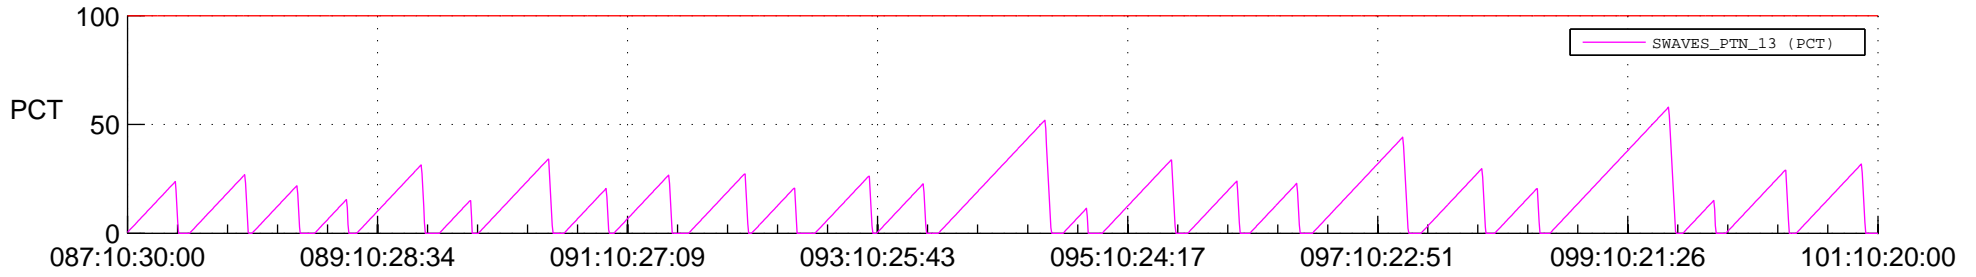

STEREO AHEAD SSR PCT Full Prediction

SWAVES_Percent_Full_Prediction

IMPACT_Percent_Full_Prediction

PLASTIC_Percent_Full_Prediction

Spacecraft_DownLink_Rate

Ground Time (2022:087:10:30:00.000 -2022:101:10:20:00.000)