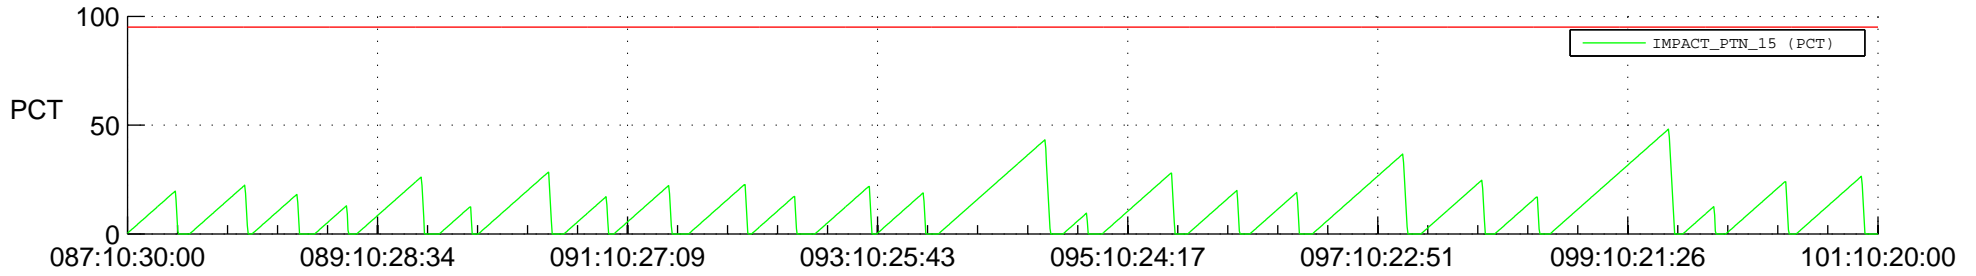

STEREO AHEAD SSR PCT Full Prediction

SWAVES_Percent_Full_Prediction

IMPACT_Percent_Full_Prediction

PLASTIC_Percent_Full_Prediction

Spacecraft_DownLink_Rate

Ground Time (2022:087:10:30:00.000 -2022:101:10:20:00.000)