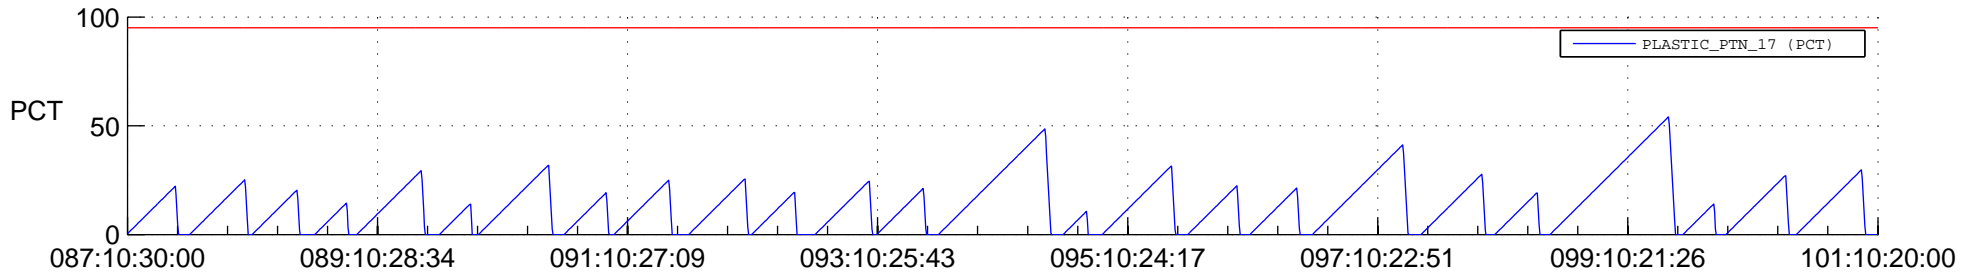

STEREO AHEAD SSR PCT Full Prediction

SWAVES_Percent_Full_Prediction

IMPACT_Percent_Full_Prediction

PLASTIC_Percent_Full_Prediction

Spacecraft_DownLink_Rate

Ground Time (2022:087:10:30:00.000 -2022:101:10:20:00.000)