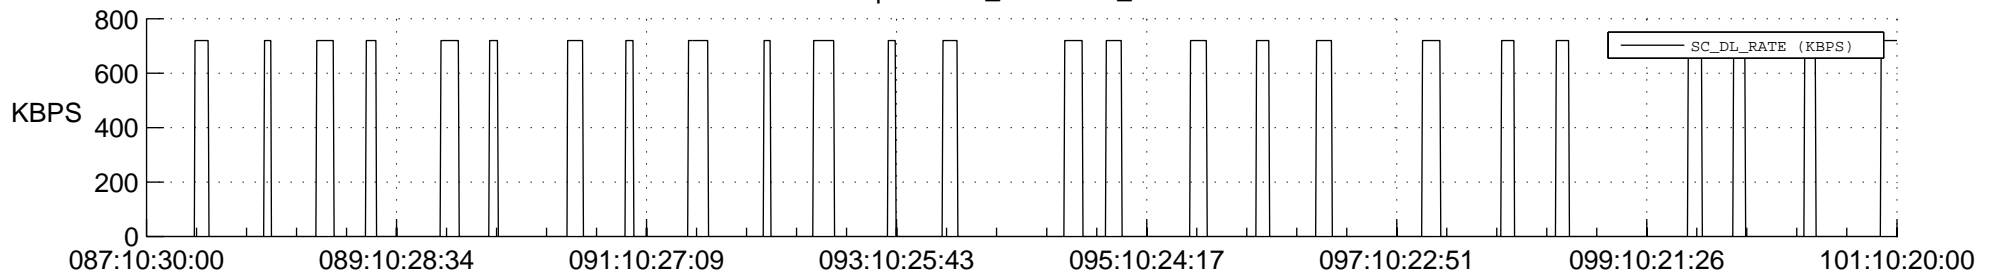

STEREO AHEAD SSR PCT Full Prediction

SWAVES_Percent_Full_Prediction

IMPACT_Percent_Full_Prediction

PLASTIC_Percent_Full_Prediction

Spacecraft_DownLink_Rate

Ground Time (2022:087:10:30:00.000 -2022:101:10:20:00.000)