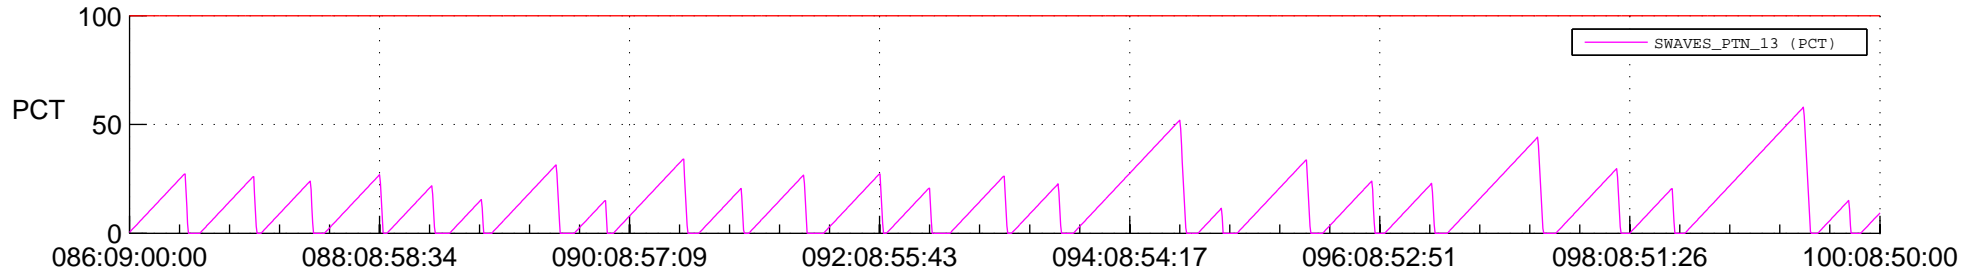

STEREO AHEAD SSR PCT Full Prediction

SWAVES_Percent_Full_Prediction

IMPACT_Percent_Full_Prediction

PLASTIC_Percent_Full_Prediction

Spacecraft_DownLink_Rate