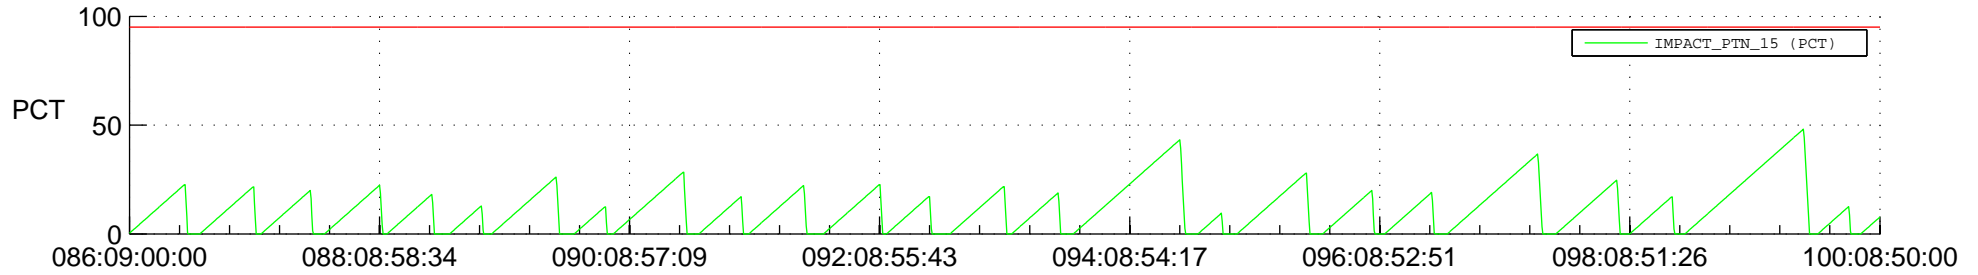

STEREO AHEAD SSR PCT Full Prediction

SWAVES_Percent_Full_Prediction

IMPACT_Percent_Full_Prediction

PLASTIC_Percent_Full_Prediction

Spacecraft_DownLink_Rate