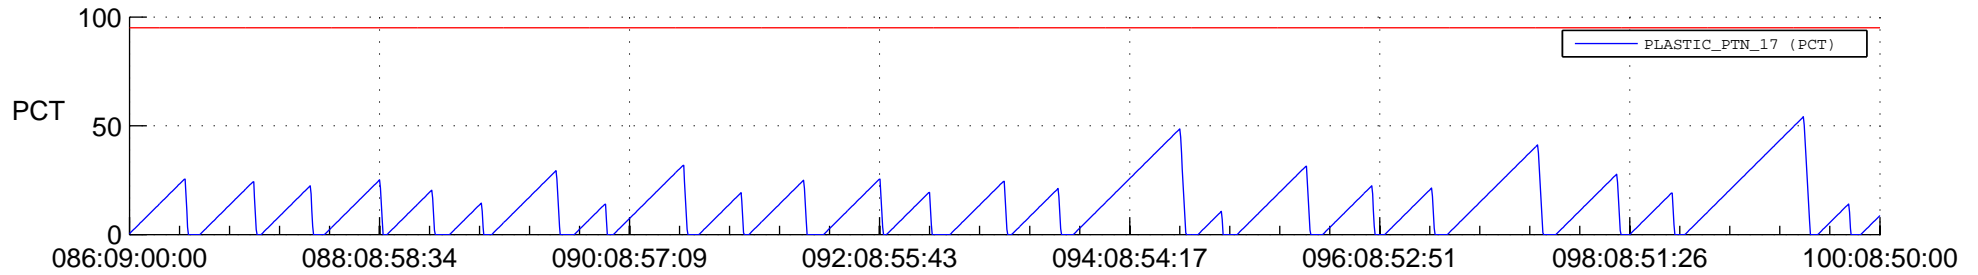

STEREO AHEAD SSR PCT Full Prediction

SWAVES_Percent_Full_Prediction

IMPACT_Percent_Full_Prediction

PLASTIC_Percent_Full_Prediction

Spacecraft_DownLink_Rate