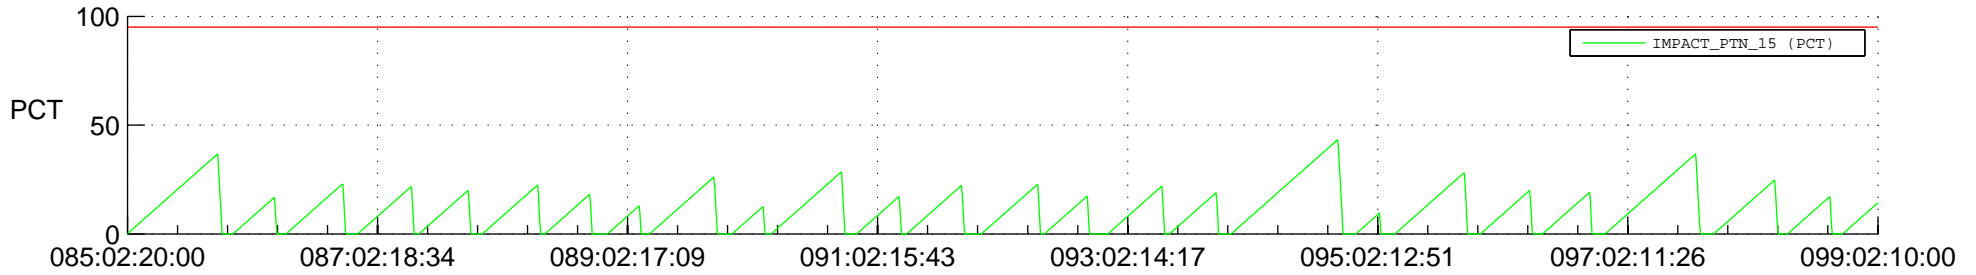

STEREO AHEAD SSR PCT Full Prediction

SWAVES_Percent_Full_Prediction

IMPACT_Percent_Full_Prediction

PLASTIC_Percent_Full_Prediction

Spacecraft_DownLink_Rate