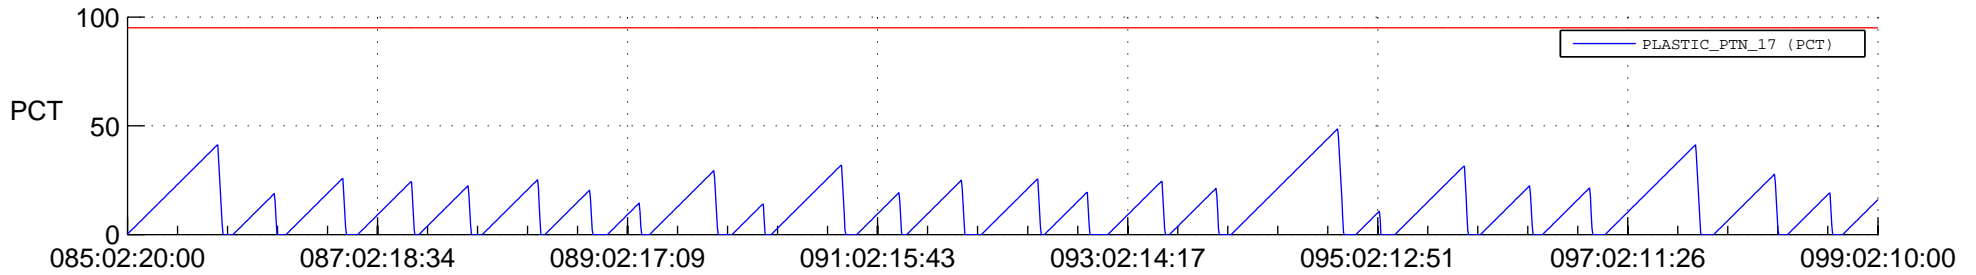

STEREO AHEAD SSR PCT Full Prediction

SWAVES_Percent_Full_Prediction

IMPACT_Percent_Full_Prediction

PLASTIC_Percent_Full_Prediction

Spacecraft_DownLink_Rate