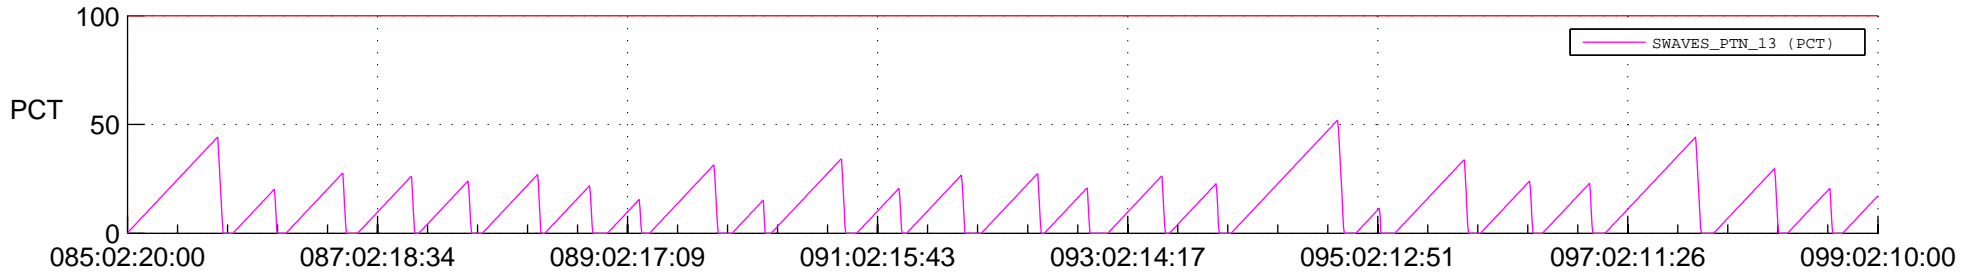

STEREO AHEAD SSR PCT Full Prediction

SWAVES_Percent_Full_Prediction

IMPACT_Percent_Full_Prediction

PLASTIC_Percent_Full_Prediction

Spacecraft_DownLink_Rate