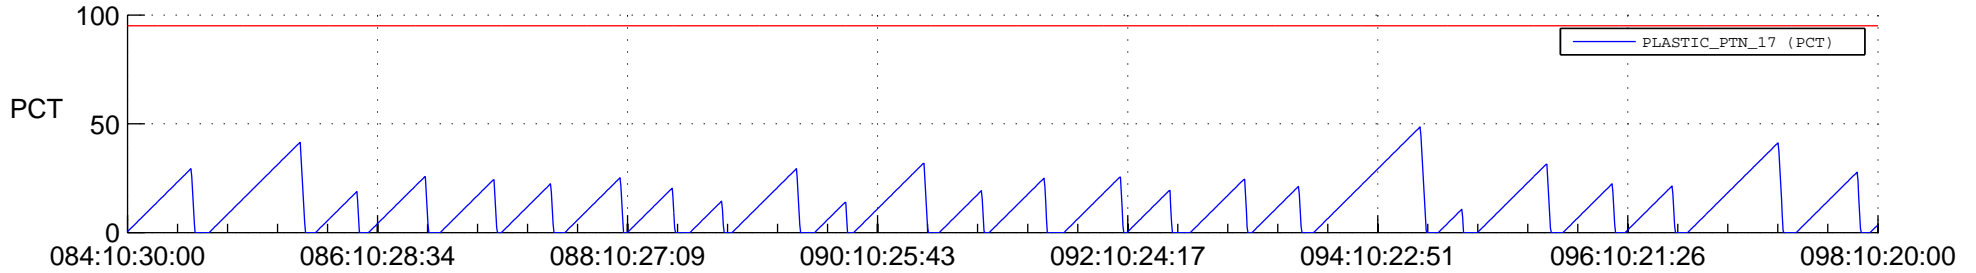

STEREO AHEAD SSR PCT Full Prediction

SWAVES_Percent_Full_Prediction

IMPACT_Percent_Full_Prediction

PLASTIC_Percent_Full_Prediction

Spacecraft_DownLink_Rate