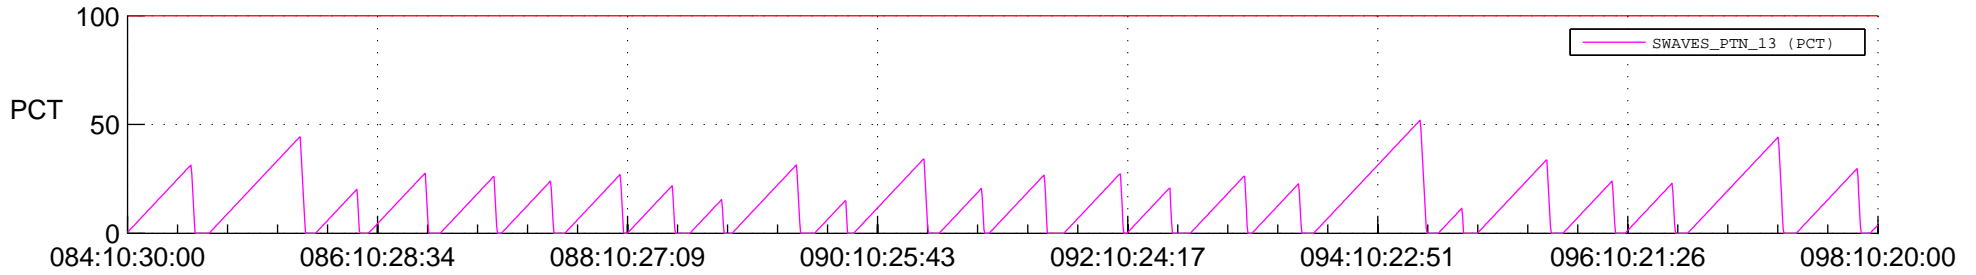

STEREO AHEAD SSR PCT Full Prediction

SWAVES_Percent_Full_Prediction

IMPACT_Percent_Full_Prediction

PLASTIC_Percent_Full_Prediction

Spacecraft_DownLink_Rate