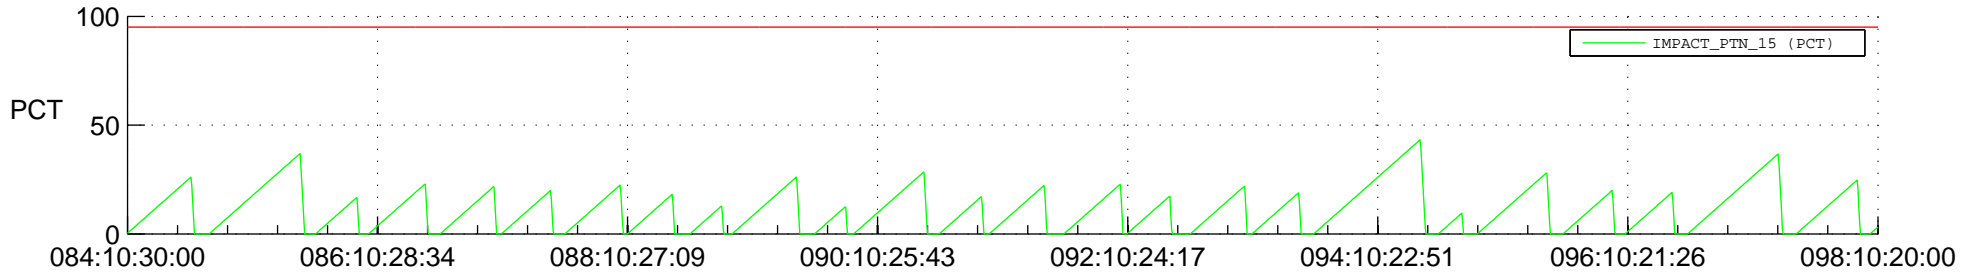

STEREO AHEAD SSR PCT Full Prediction

SWAVES_Percent_Full_Prediction

IMPACT_Percent_Full_Prediction

PLASTIC_Percent_Full_Prediction

Spacecraft_DownLink_Rate