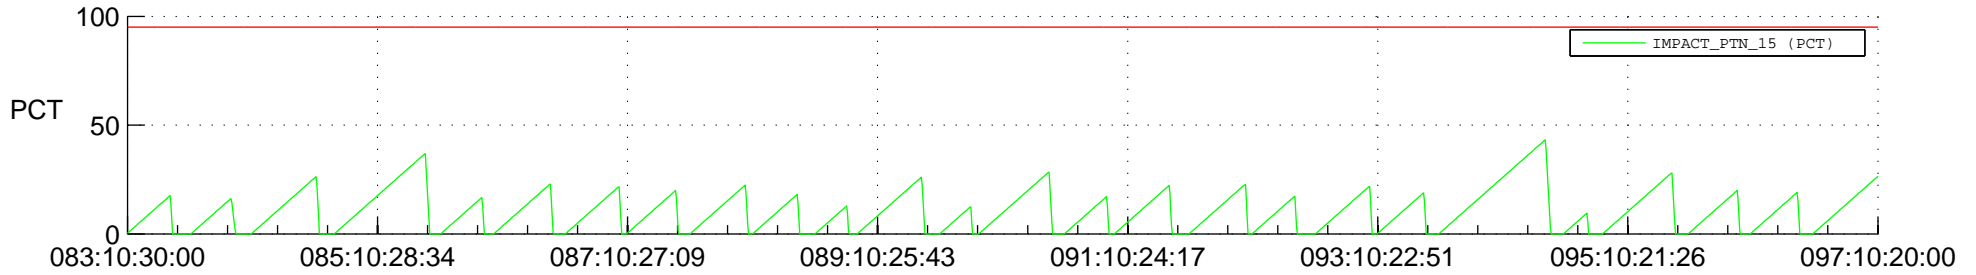

IMPACT_Percent_Full_Prediction