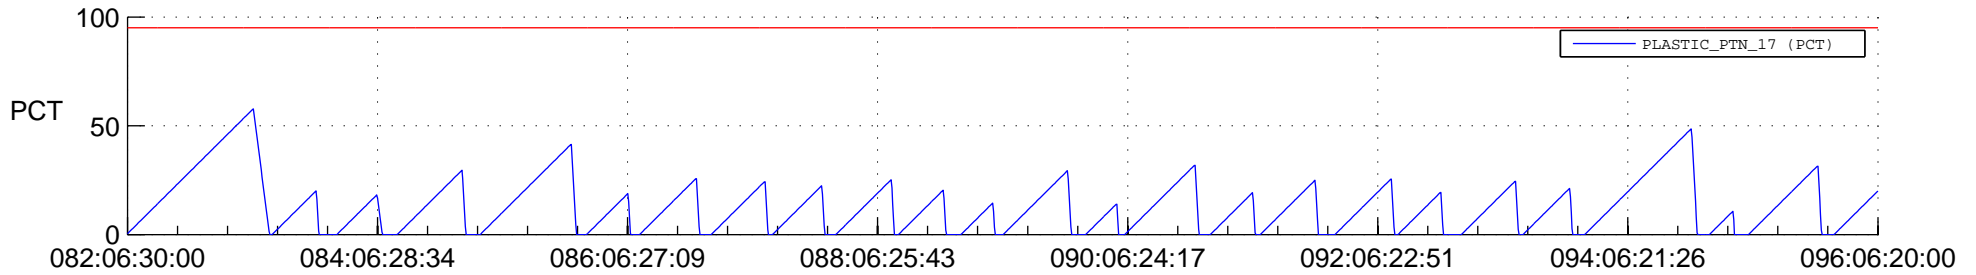

STEREO AHEAD SSR PCT Full Prediction

SWAVES_Percent_Full_Prediction

IMPACT_Percent_Full_Prediction

PLASTIC_Percent_Full_Prediction

Spacecraft_DownLink_Rate

Ground Time (2022:082:06:30:00.000 -2022:096:06:20:00.000)