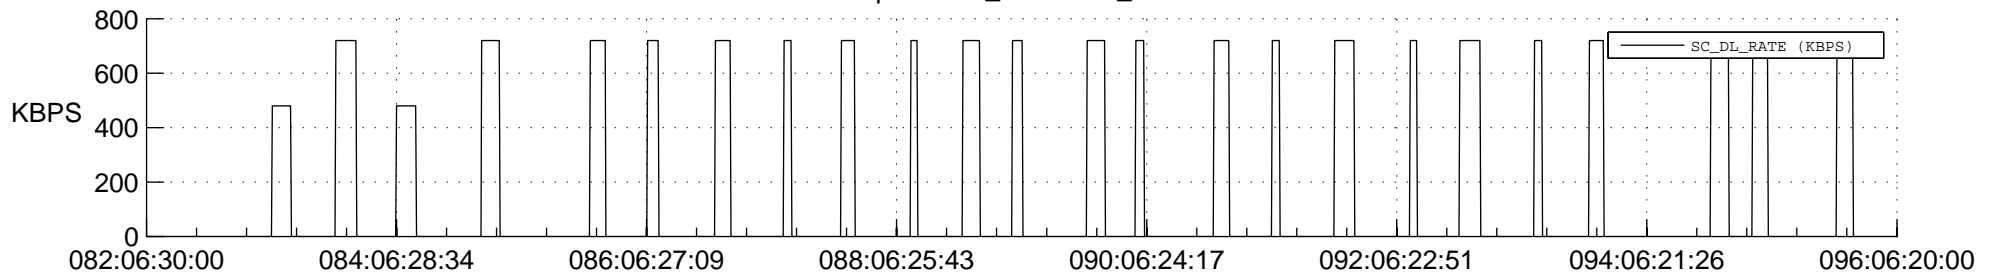

STEREO AHEAD SSR PCT Full Prediction

SWAVES_Percent_Full_Prediction

IMPACT_Percent_Full_Prediction

PLASTIC_Percent_Full_Prediction

Spacecraft_DownLink_Rate

Ground Time (2022:082:06:30:00.000 -2022:096:06:20:00.000)