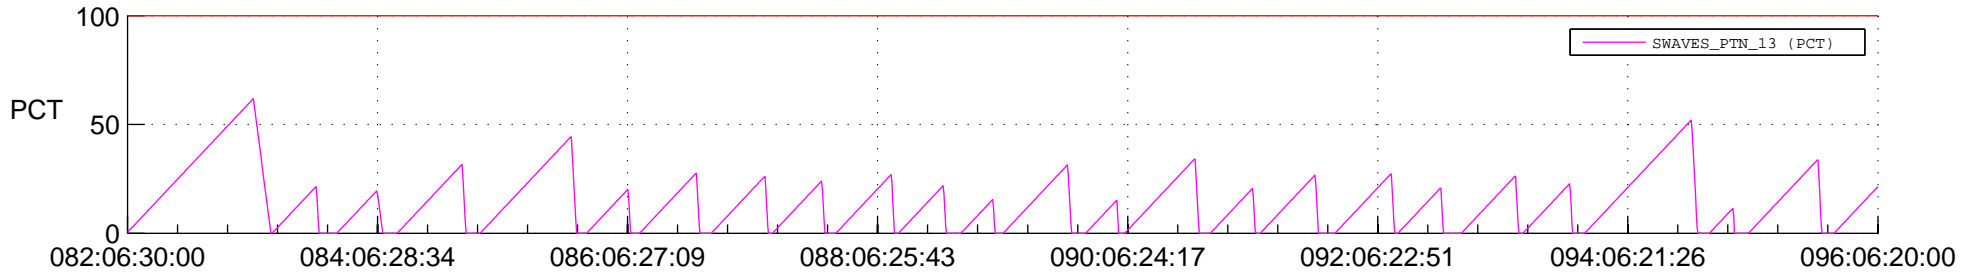

STEREO AHEAD SSR PCT Full Prediction

SWAVES_Percent_Full_Prediction

IMPACT_Percent_Full_Prediction

PLASTIC_Percent_Full_Prediction

Spacecraft_DownLink_Rate

Ground Time (2022:082:06:30:00.000 -2022:096:06:20:00.000)