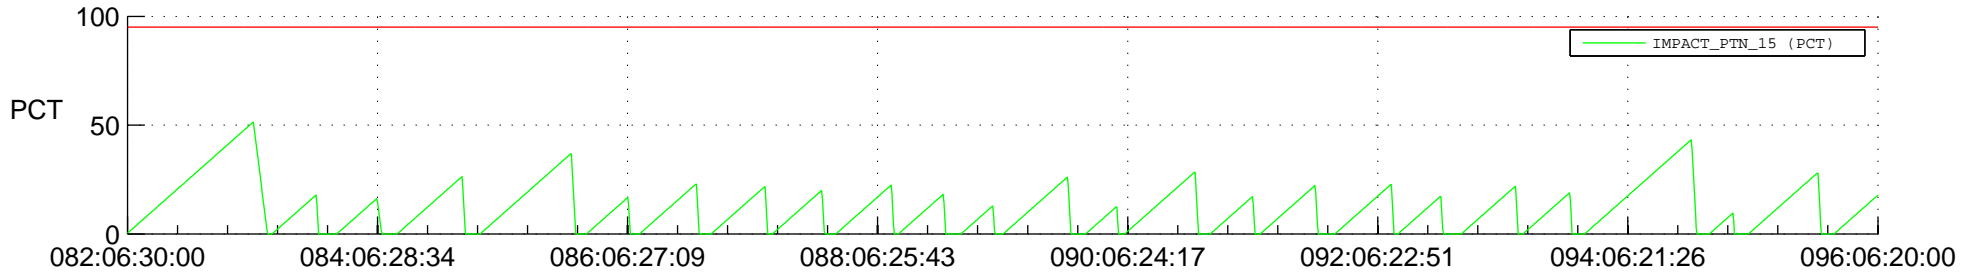

STEREO AHEAD SSR PCT Full Prediction

SWAVES_Percent_Full_Prediction

IMPACT_Percent_Full_Prediction

PLASTIC_Percent_Full_Prediction

Spacecraft_DownLink_Rate

Ground Time (2022:082:06:30:00.000 -2022:096:06:20:00.000)