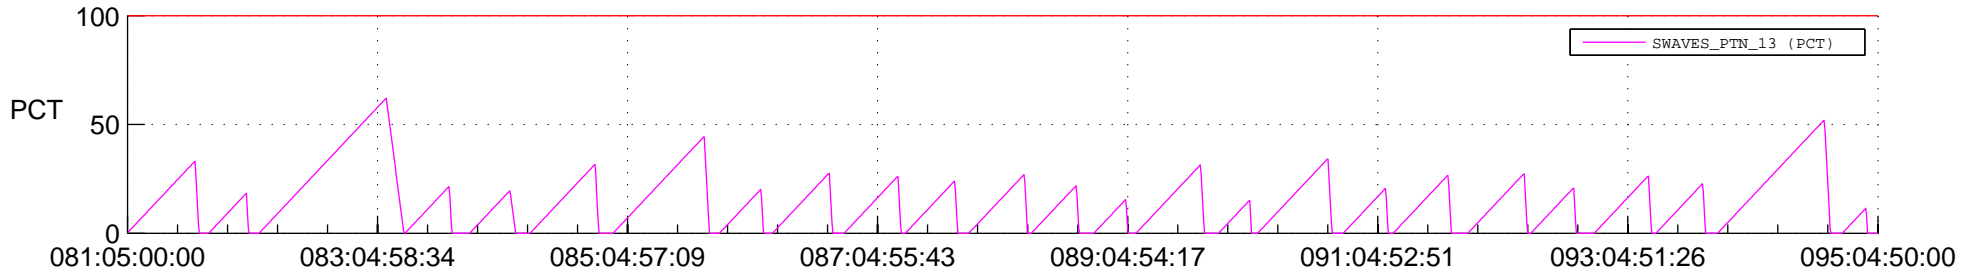

STEREO AHEAD SSR PCT Full Prediction

SWAVES_Percent_Full_Prediction

IMPACT_Percent_Full_Prediction

PLASTIC_Percent_Full_Prediction

Spacecraft_DownLink_Rate