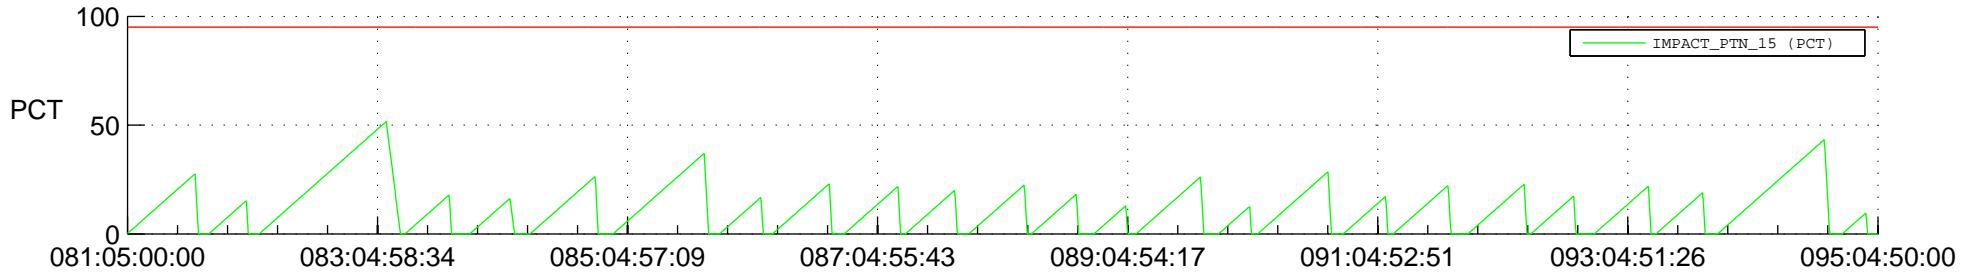

STEREO AHEAD SSR PCT Full Prediction

SWAVES_Percent_Full_Prediction

IMPACT_Percent_Full_Prediction

PLASTIC_Percent_Full_Prediction

Spacecraft_DownLink_Rate