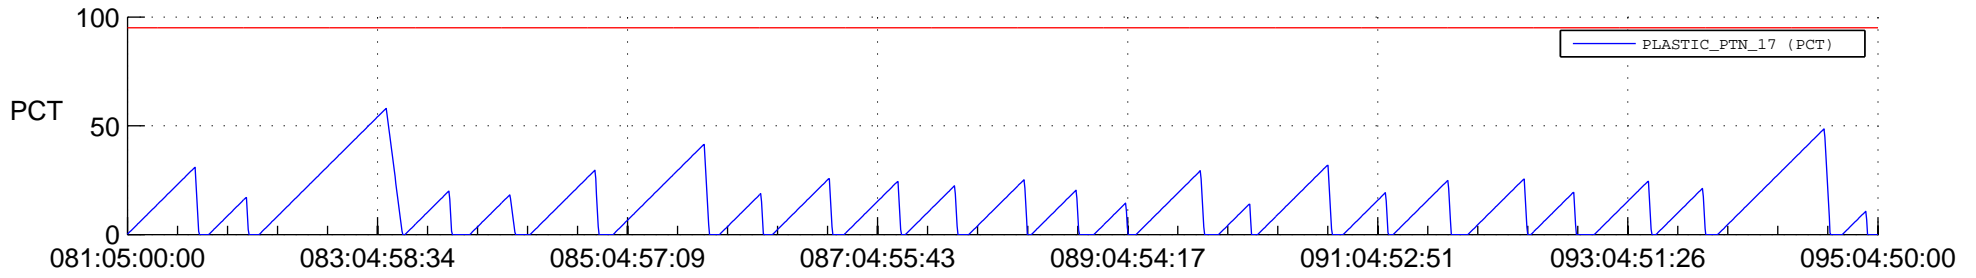

STEREO AHEAD SSR PCT Full Prediction

SWAVES_Percent_Full_Prediction

IMPACT_Percent_Full_Prediction

PLASTIC_Percent_Full_Prediction

Spacecraft_DownLink_Rate