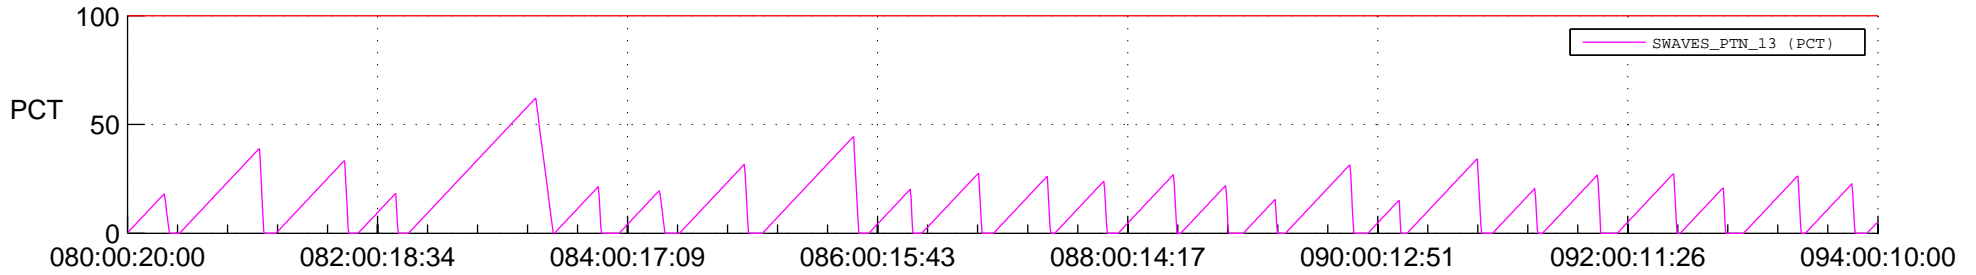

STEREO AHEAD SSR PCT Full Prediction

SWAVES_Percent_Full_Prediction

IMPACT_Percent_Full_Prediction

PLASTIC_Percent_Full_Prediction

Spacecraft_DownLink_Rate

Ground Time (2022:080:00:20:00.000 -2022:094:00:10:00.000)