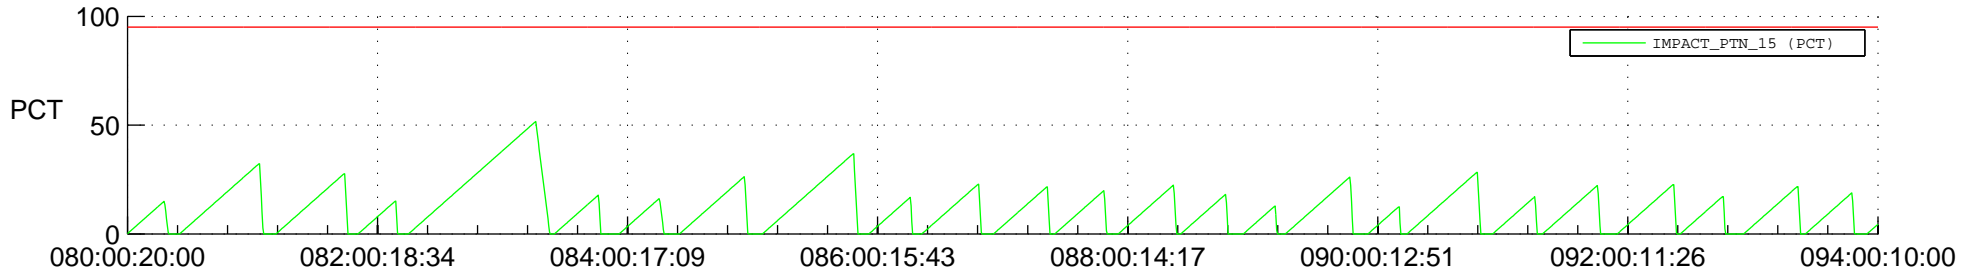

STEREO AHEAD SSR PCT Full Prediction

SWAVES_Percent_Full_Prediction

IMPACT_Percent_Full_Prediction

PLASTIC_Percent_Full_Prediction

Spacecraft_DownLink_Rate

Ground Time (2022:080:00:20:00.000 -2022:094:00:10:00.000)