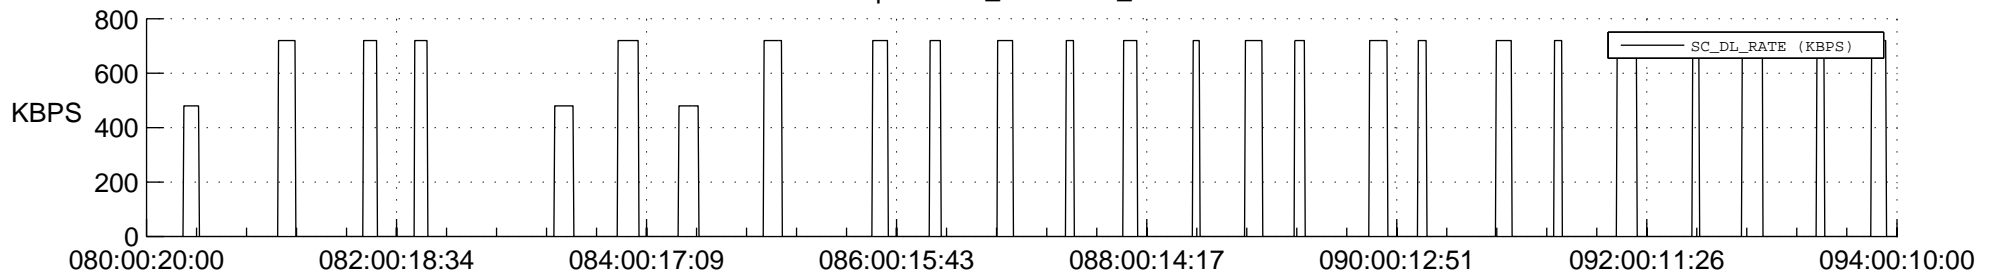

STEREO AHEAD SSR PCT Full Prediction

SWAVES_Percent_Full_Prediction

IMPACT_Percent_Full_Prediction

PLASTIC_Percent_Full_Prediction

Spacecraft_DownLink_Rate

Ground Time (2022:080:00:20:00.000 -2022:094:00:10:00.000)