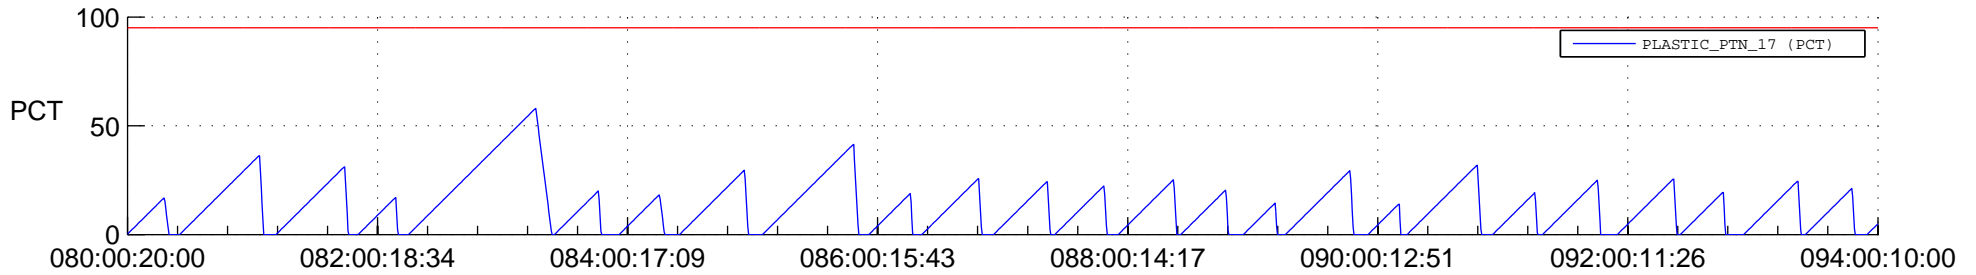

STEREO AHEAD SSR PCT Full Prediction

SWAVES_Percent_Full_Prediction

IMPACT_Percent_Full_Prediction

PLASTIC_Percent_Full_Prediction

Spacecraft_DownLink_Rate

Ground Time (2022:080:00:20:00.000 -2022:094:00:10:00.000)