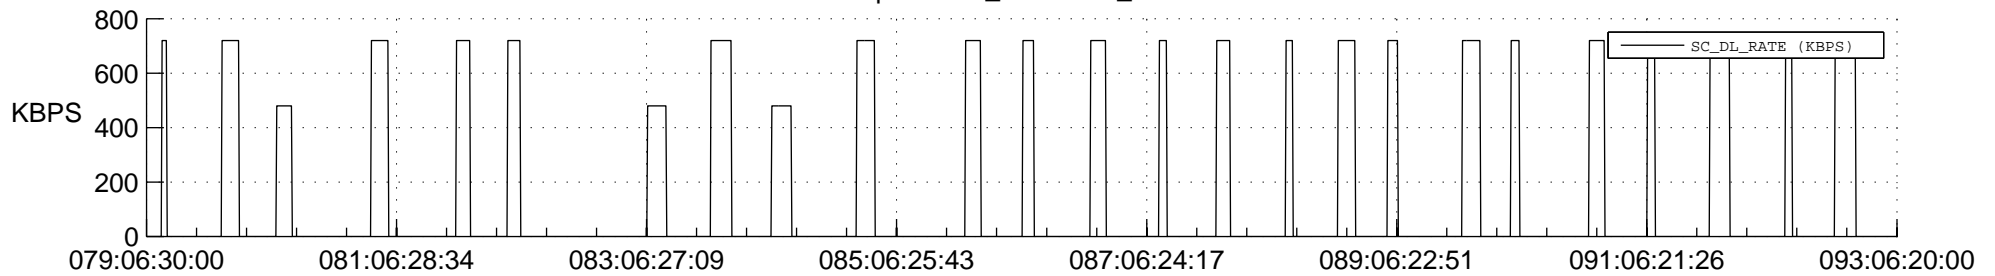

STEREO AHEAD SSR PCT Full Prediction

SWAVES_Percent_Full_Prediction

IMPACT_Percent_Full_Prediction

PLASTIC_Percent_Full_Prediction

Spacecraft_DownLink_Rate

Ground Time (2022:079:06:30:00.000 -2022:093:06:20:00.000)