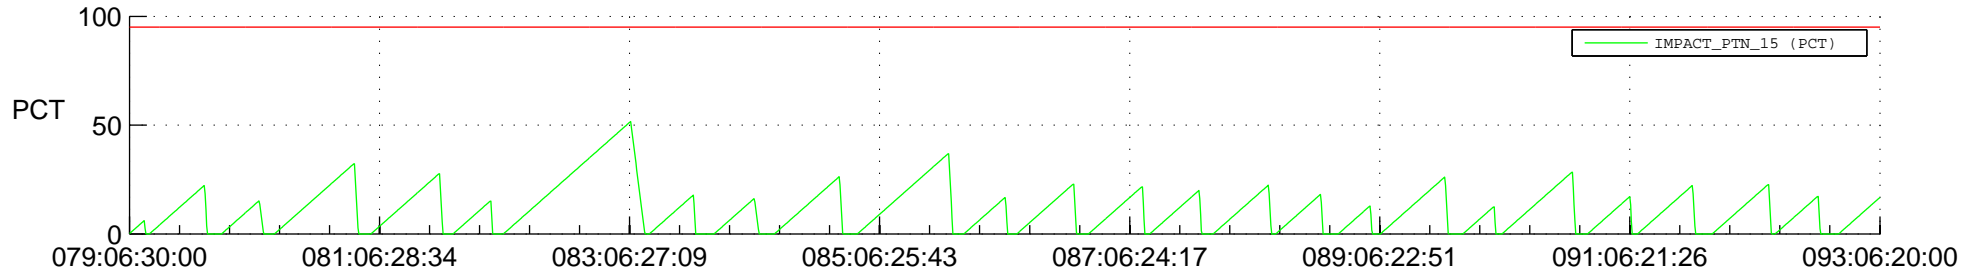

STEREO AHEAD SSR PCT Full Prediction

SWAVES_Percent_Full_Prediction

IMPACT_Percent_Full_Prediction

PLASTIC_Percent_Full_Prediction

Spacecraft_DownLink_Rate

Ground Time (2022:079:06:30:00.000 -2022:093:06:20:00.000)