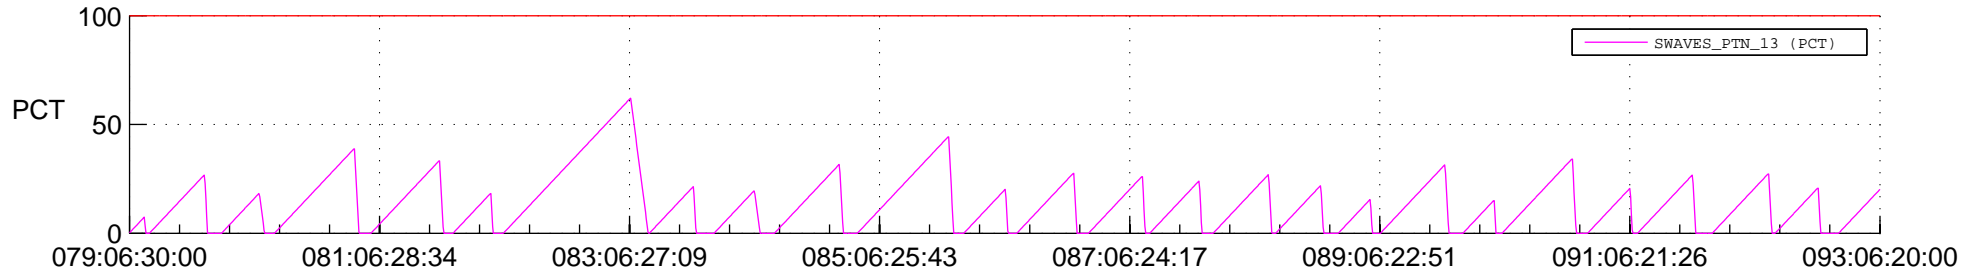

STEREO AHEAD SSR PCT Full Prediction

SWAVES_Percent_Full_Prediction

IMPACT_Percent_Full_Prediction

PLASTIC_Percent_Full_Prediction

Spacecraft_DownLink_Rate

Ground Time (2022:079:06:30:00.000 -2022:093:06:20:00.000)