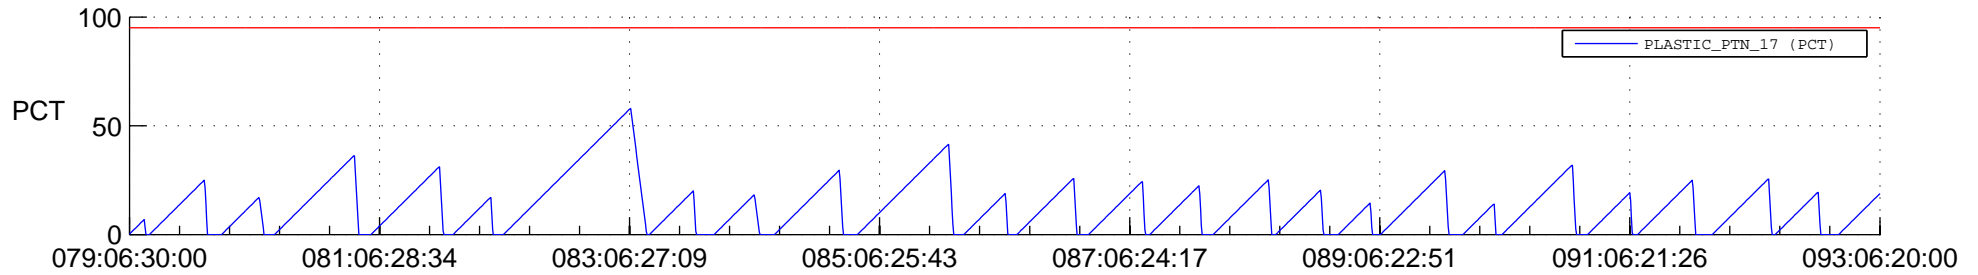

STEREO AHEAD SSR PCT Full Prediction

SWAVES_Percent_Full_Prediction

IMPACT_Percent_Full_Prediction

PLASTIC_Percent_Full_Prediction

Spacecraft_DownLink_Rate

Ground Time (2022:079:06:30:00.000 -2022:093:06:20:00.000)