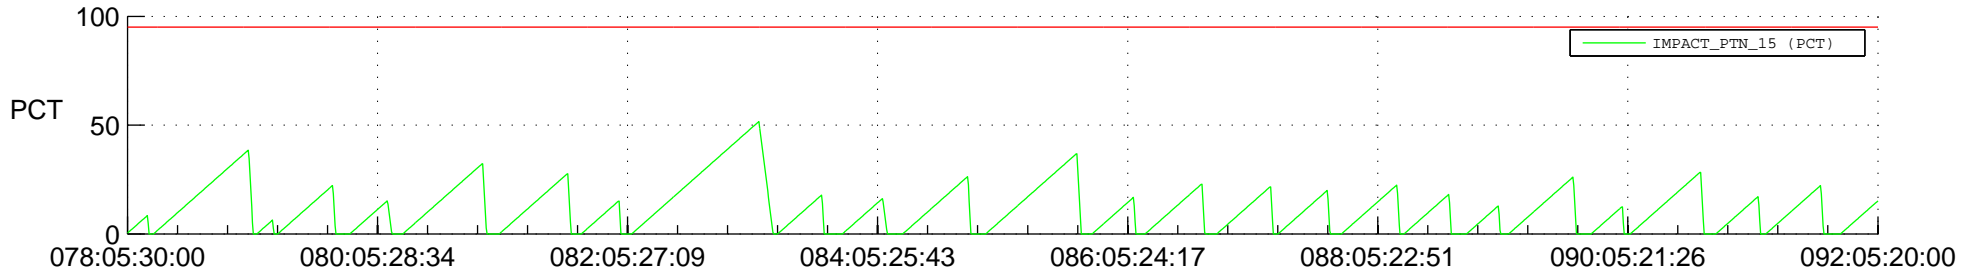

STEREO AHEAD SSR PCT Full Prediction

SWAVES_Percent_Full_Prediction

IMPACT_Percent_Full_Prediction

PLASTIC_Percent_Full_Prediction

Spacecraft_DownLink_Rate