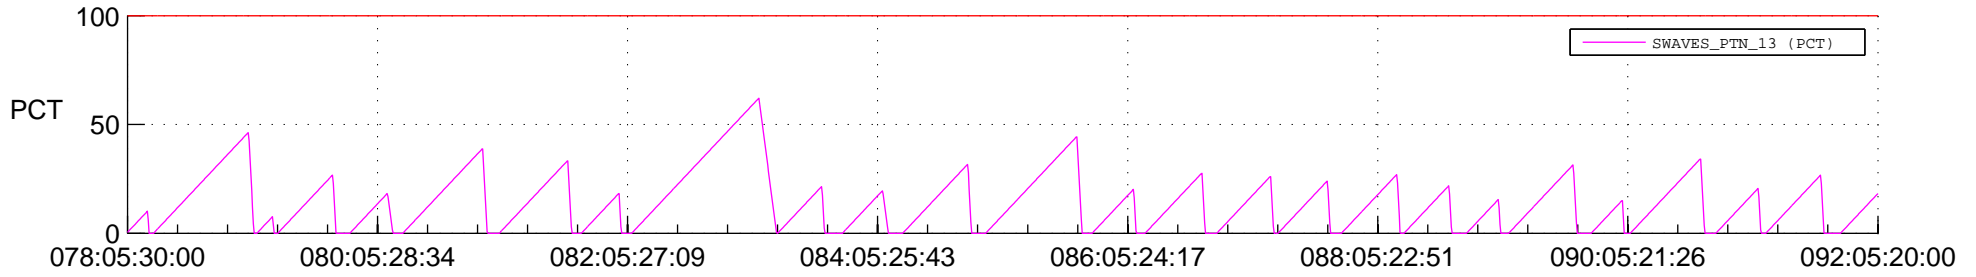

STEREO AHEAD SSR PCT Full Prediction

SWAVES_Percent_Full_Prediction

IMPACT_Percent_Full_Prediction

PLASTIC_Percent_Full_Prediction

Spacecraft_DownLink_Rate