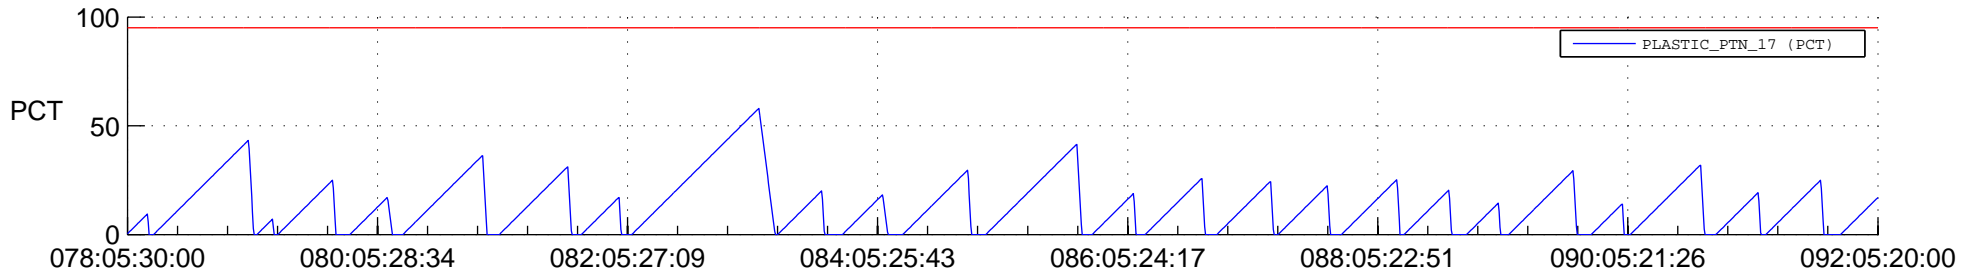

STEREO AHEAD SSR PCT Full Prediction

SWAVES_Percent_Full_Prediction

IMPACT_Percent_Full_Prediction

PLASTIC_Percent_Full_Prediction

Spacecraft_DownLink_Rate