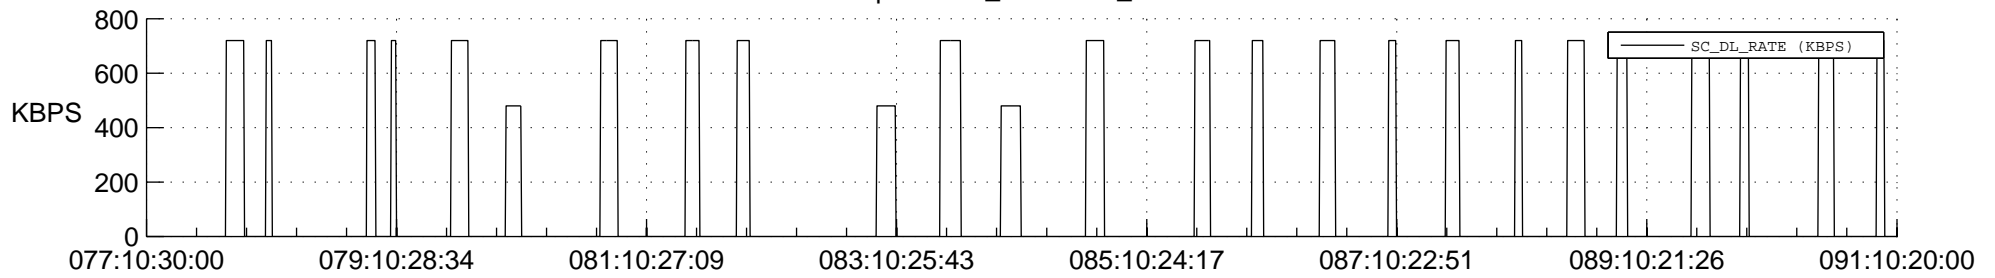

STEREO AHEAD SSR PCT Full Prediction

SWAVES_Percent_Full_Prediction

IMPACT_Percent_Full_Prediction

PLASTIC_Percent_Full_Prediction

Spacecraft_DownLink_Rate

Ground Time (2022:077:10:30:00.000 -2022:091:10:20:00.000)