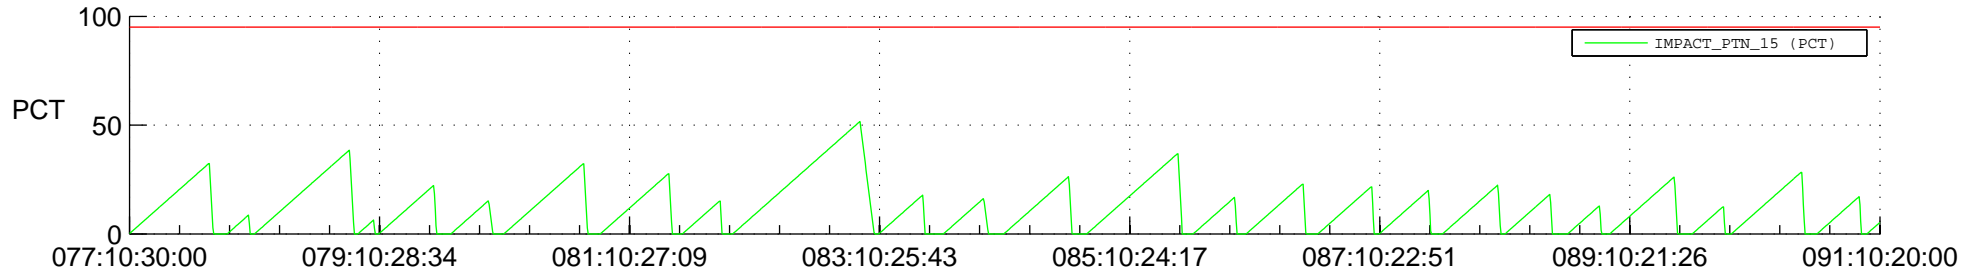

STEREO AHEAD SSR PCT Full Prediction

SWAVES_Percent_Full_Prediction

IMPACT_Percent_Full_Prediction

PLASTIC_Percent_Full_Prediction

Spacecraft_DownLink_Rate

Ground Time (2022:077:10:30:00.000 -2022:091:10:20:00.000)