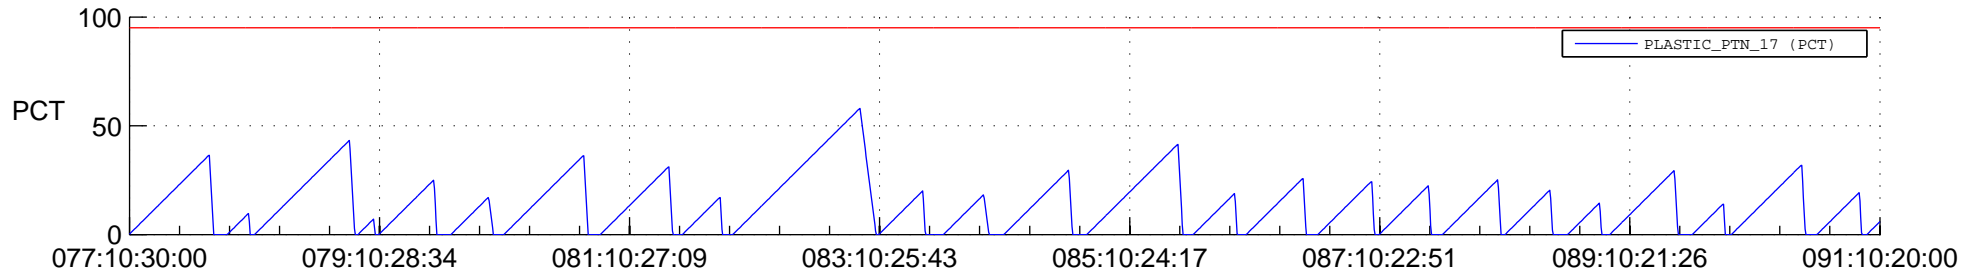

STEREO AHEAD SSR PCT Full Prediction

SWAVES_Percent_Full_Prediction

IMPACT_Percent_Full_Prediction

PLASTIC_Percent_Full_Prediction

Spacecraft_DownLink_Rate

Ground Time (2022:077:10:30:00.000 -2022:091:10:20:00.000)