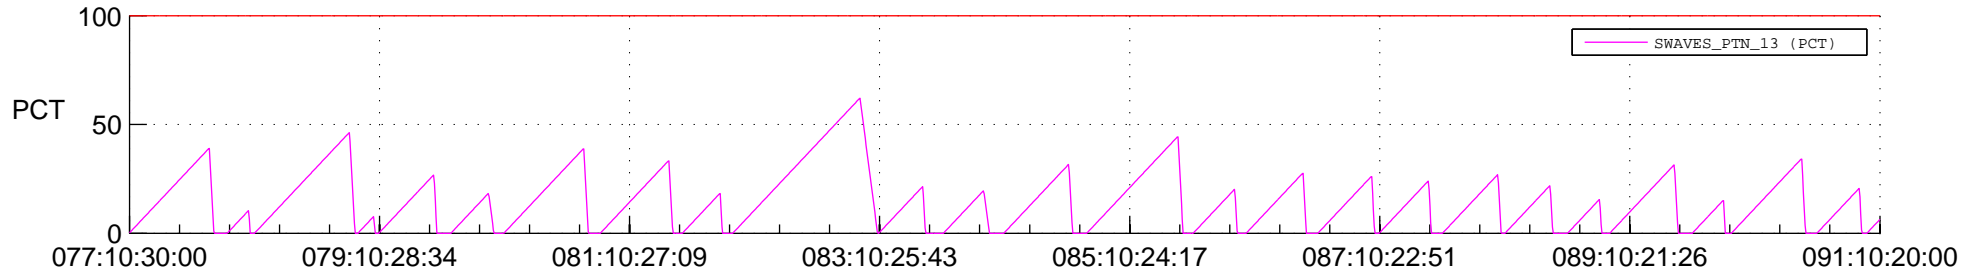

STEREO AHEAD SSR PCT Full Prediction

SWAVES_Percent_Full_Prediction

IMPACT_Percent_Full_Prediction

PLASTIC_Percent_Full_Prediction

Spacecraft_DownLink_Rate

Ground Time (2022:077:10:30:00.000 -2022:091:10:20:00.000)