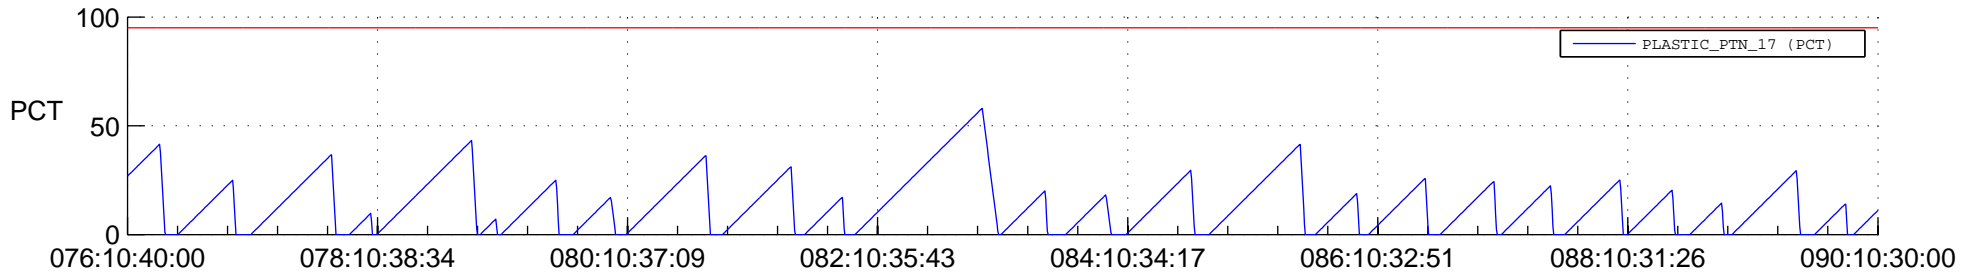

STEREO AHEAD SSR PCT Full Prediction

SWAVES_Percent_Full_Prediction

IMPACT_Percent_Full_Prediction

PLASTIC_Percent_Full_Prediction

Spacecraft_DownLink_Rate