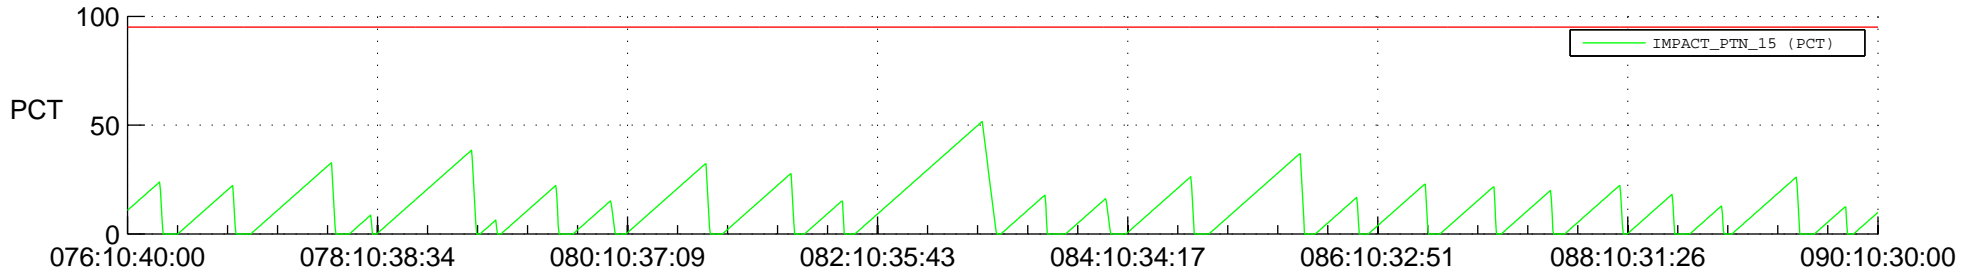

STEREO AHEAD SSR PCT Full Prediction

SWAVES_Percent_Full_Prediction

IMPACT_Percent_Full_Prediction

PLASTIC_Percent_Full_Prediction

Spacecraft_DownLink_Rate