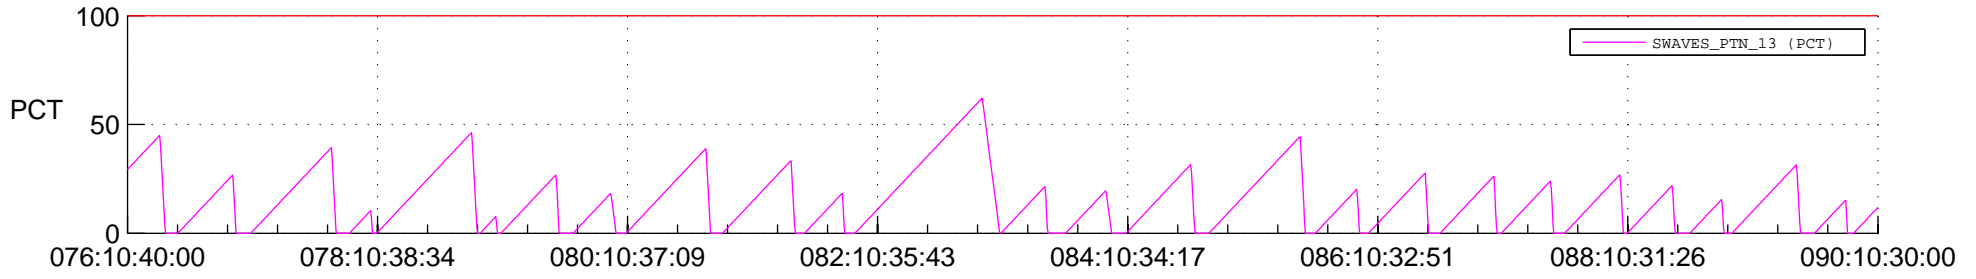

STEREO AHEAD SSR PCT Full Prediction

SWAVES_Percent_Full_Prediction

IMPACT_Percent_Full_Prediction

PLASTIC_Percent_Full_Prediction

Spacecraft_DownLink_Rate