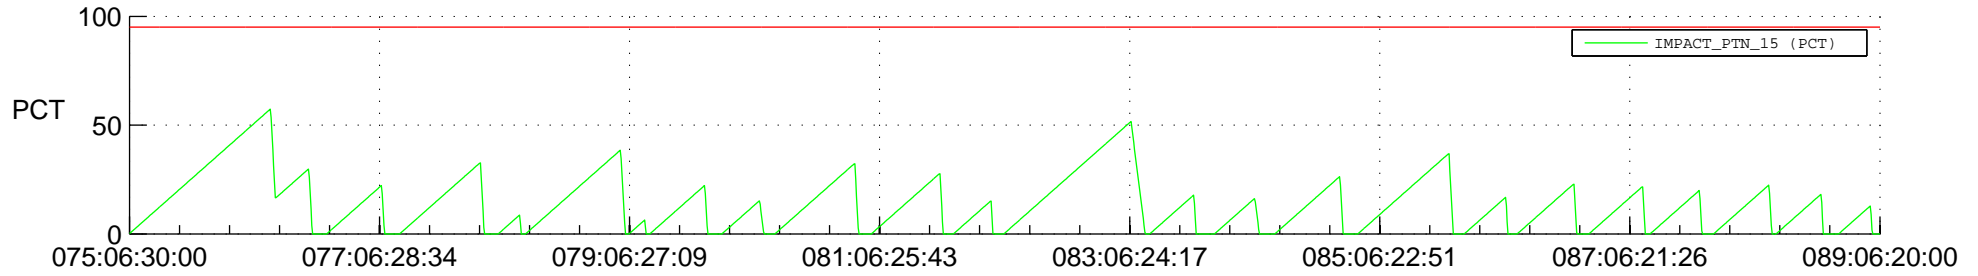

IMPACT_Percent_Full_Prediction