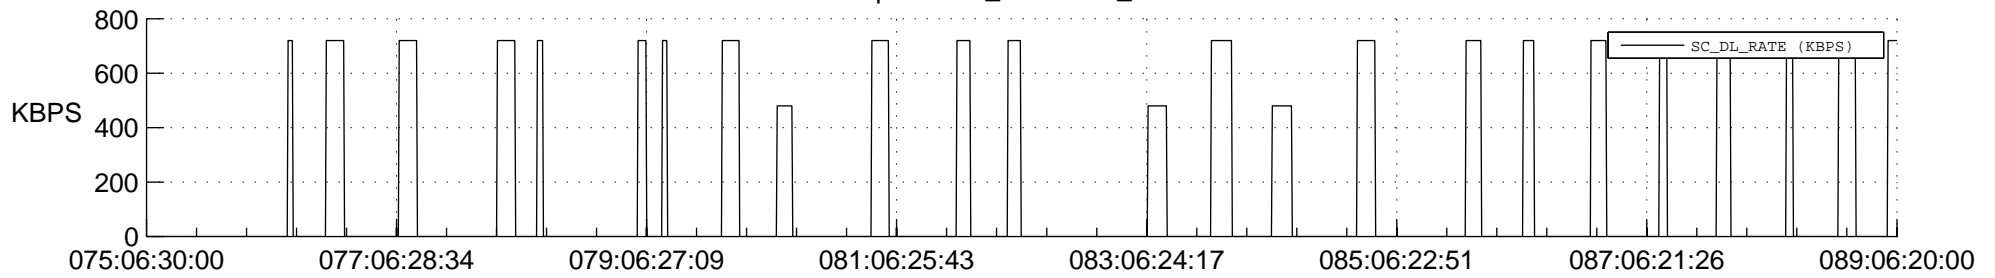

## Spacecraft\_DownLink\_Rate

Ground Time (2022:075:06:30:00.000 -2022:089:06:20:00.000)