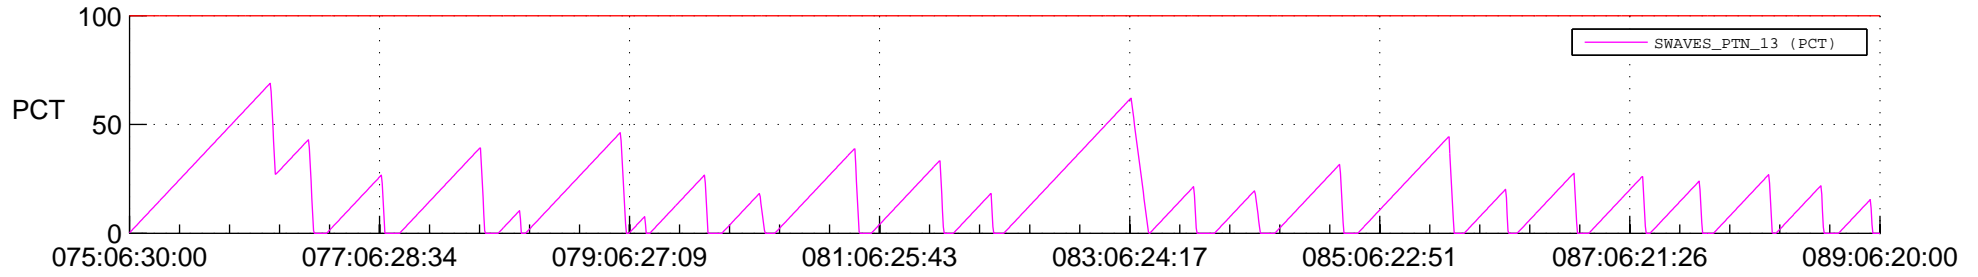

## SWAVES\_Percent\_Full\_Prediction

## Spacecraft\_DownLink\_Rate

Ground Time (2022:075:06:30:00.000 -2022:089:06:20:00.000)