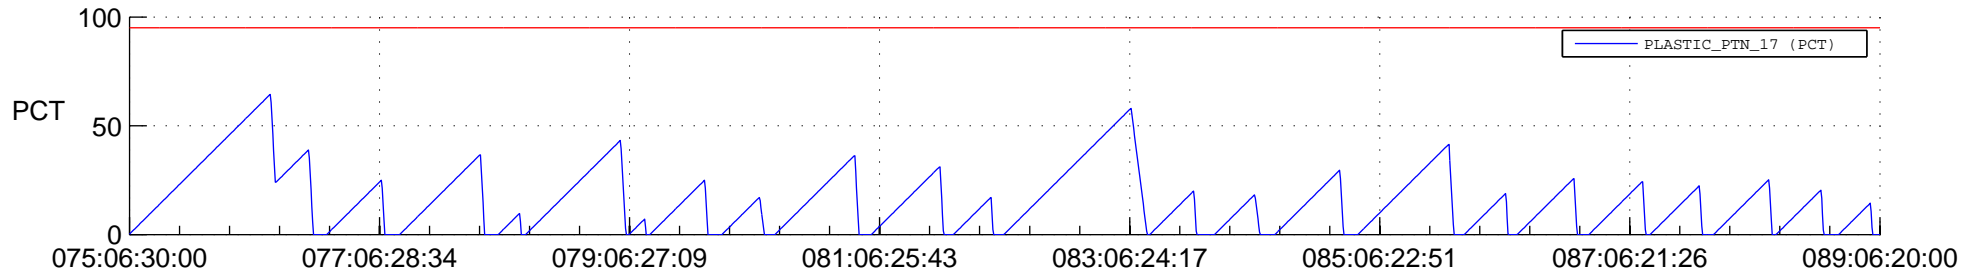

## SWAVES\_Percent\_Full\_Prediction

## Spacecraft\_DownLink\_Rate

Ground Time (2022:075:06:30:00.000 -2022:089:06:20:00.000)