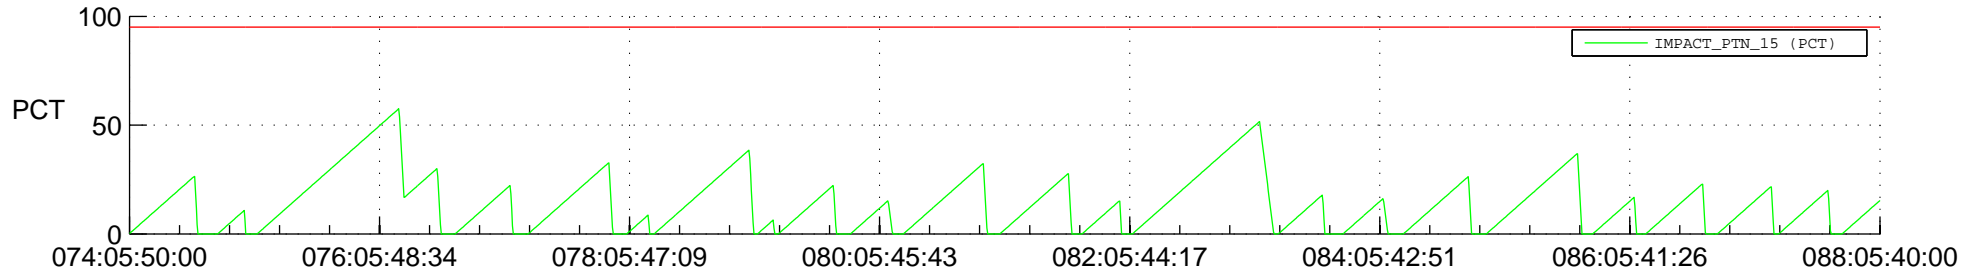

IMPACT_Percent_Full_Prediction