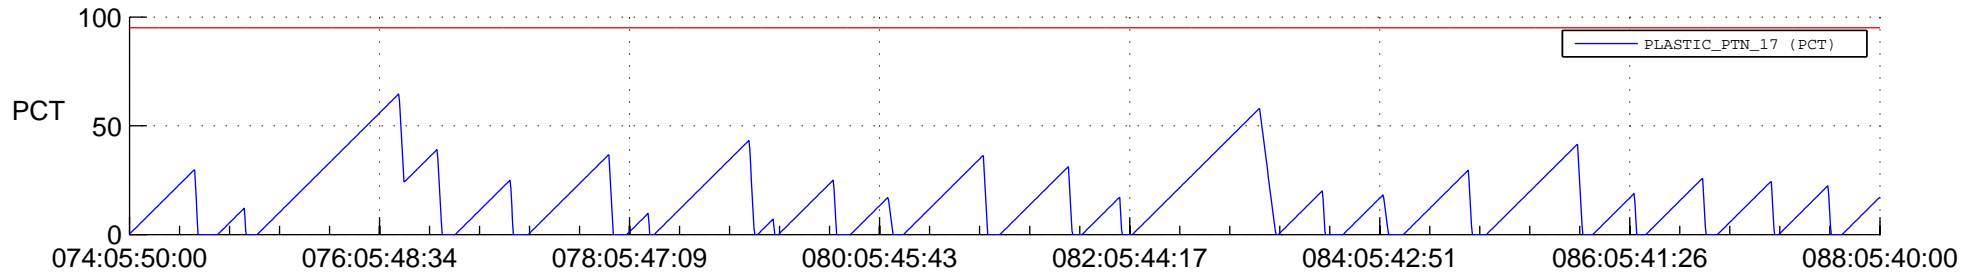

## SWAVES\_Percent\_Full\_Prediction

## Spacecraft\_DownLink\_Rate

Ground Time (2022:074:05:50:00.000 -2022:088:05:40:00.000)