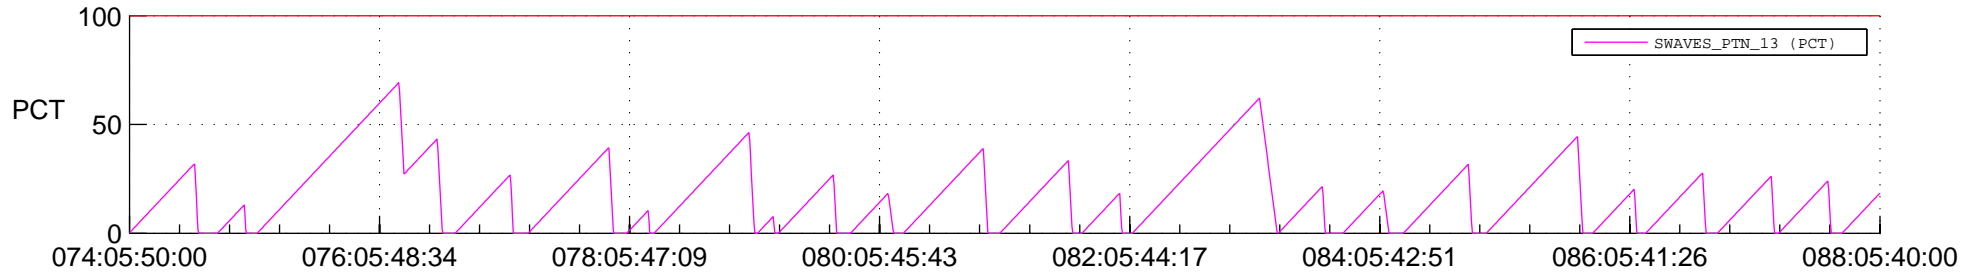

## SWAVES\_Percent\_Full\_Prediction

## Spacecraft\_DownLink\_Rate

Ground Time (2022:074:05:50:00.000 -2022:088:05:40:00.000)