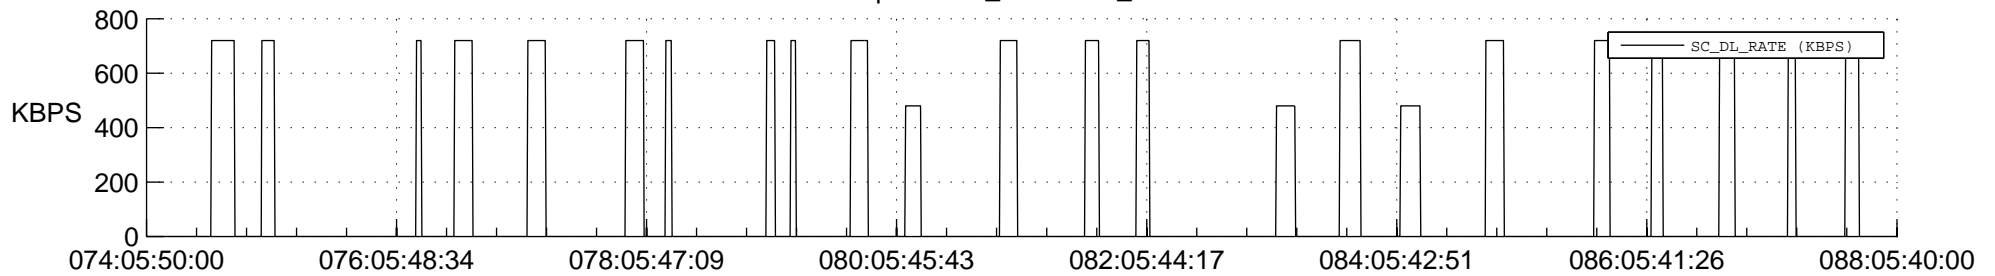

## Spacecraft\_DownLink\_Rate

Ground Time (2022:074:05:50:00.000 -2022:088:05:40:00.000)