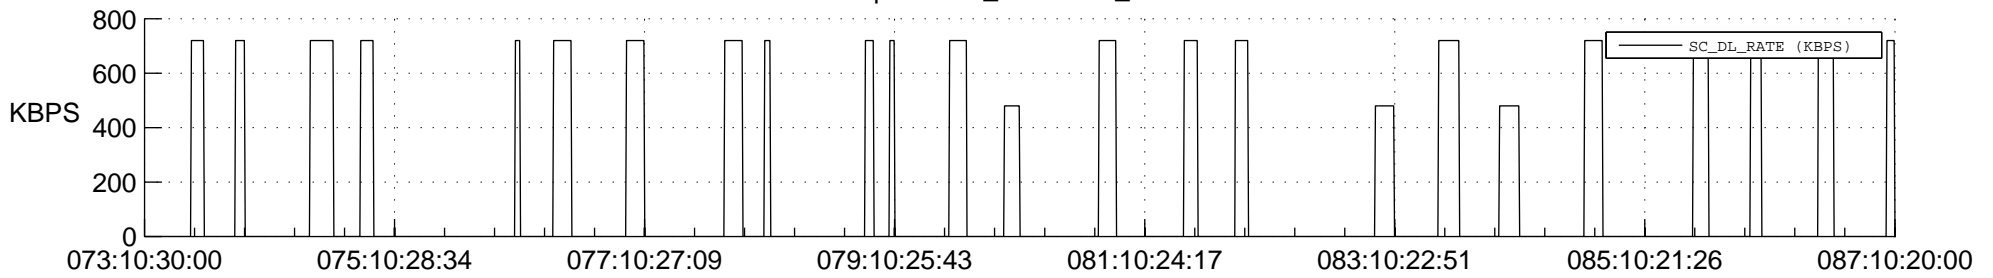

STEREO AHEAD SSR PCT Full Prediction

SWAVES_Percent_Full_Prediction

IMPACT_Percent_Full_Prediction

PLASTIC_Percent_Full_Prediction

Spacecraft_DownLink_Rate

Ground Time (2022:073:10:30:00.000 -2022:087:10:20:00.000)