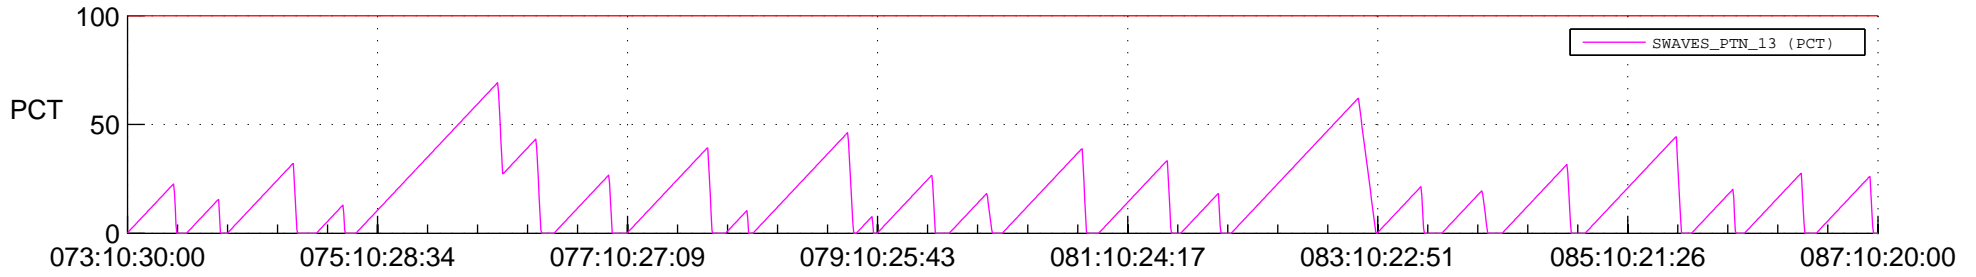

STEREO AHEAD SSR PCT Full Prediction

SWAVES_Percent_Full_Prediction

IMPACT_Percent_Full_Prediction

PLASTIC_Percent_Full_Prediction

Spacecraft_DownLink_Rate

Ground Time (2022:073:10:30:00.000 -2022:087:10:20:00.000)