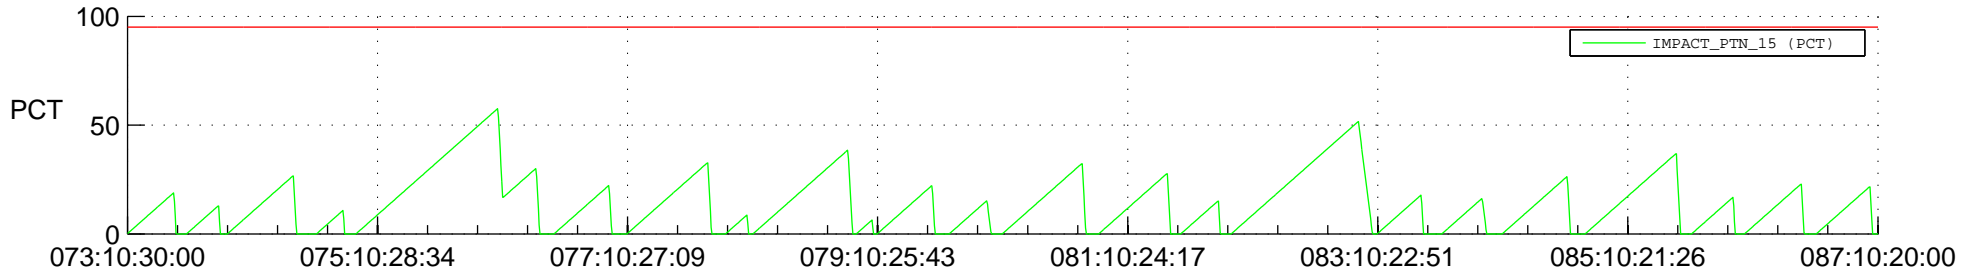

STEREO AHEAD SSR PCT Full Prediction

SWAVES_Percent_Full_Prediction

IMPACT_Percent_Full_Prediction

PLASTIC_Percent_Full_Prediction

Spacecraft_DownLink_Rate

Ground Time (2022:073:10:30:00.000 -2022:087:10:20:00.000)