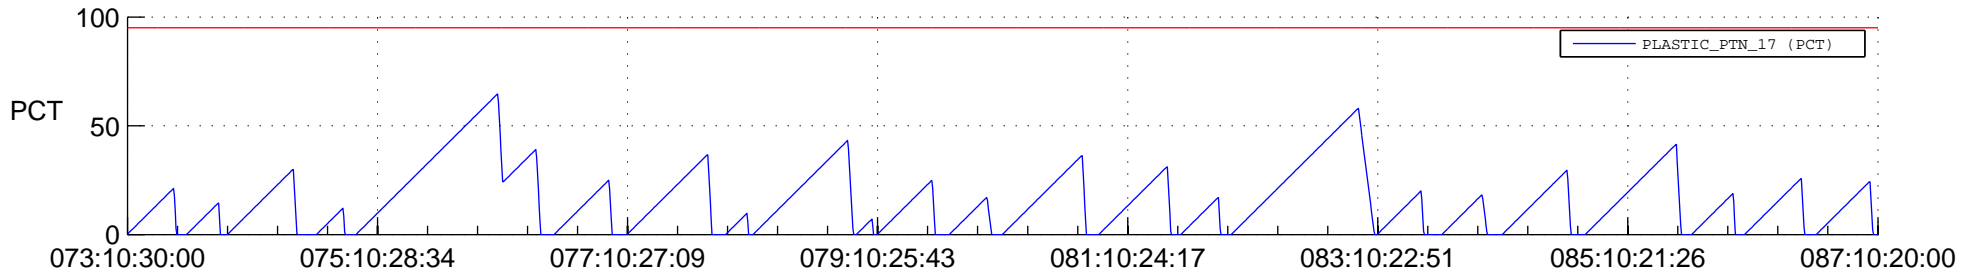

STEREO AHEAD SSR PCT Full Prediction

SWAVES_Percent_Full_Prediction

IMPACT_Percent_Full_Prediction

PLASTIC_Percent_Full_Prediction

Spacecraft_DownLink_Rate

Ground Time (2022:073:10:30:00.000 -2022:087:10:20:00.000)