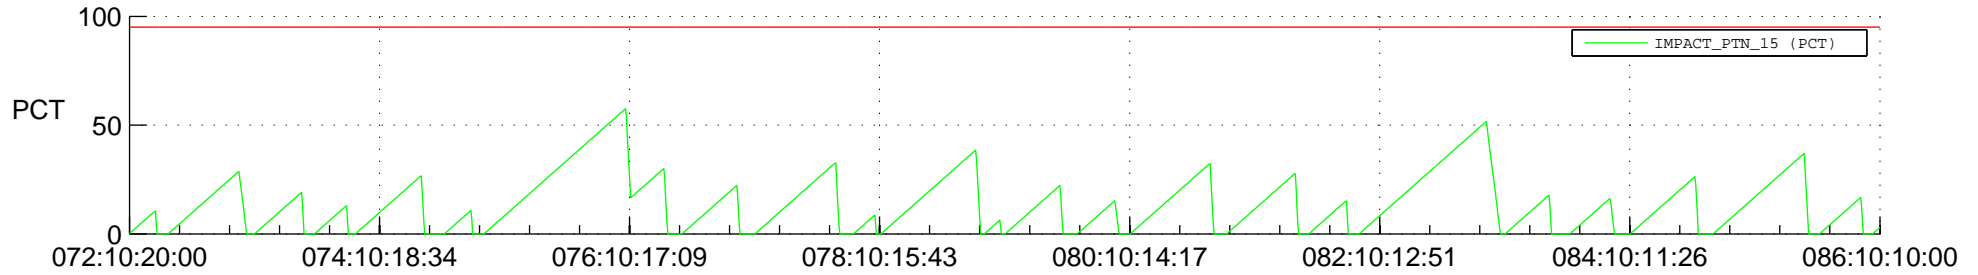

STEREO AHEAD SSR PCT Full Prediction

SWAVES_Percent_Full_Prediction

IMPACT_Percent_Full_Prediction

PLASTIC_Percent_Full_Prediction

Spacecraft_DownLink_Rate

Ground Time (2022:072:10:20:00.000 -2022:086:10:10:00.000)