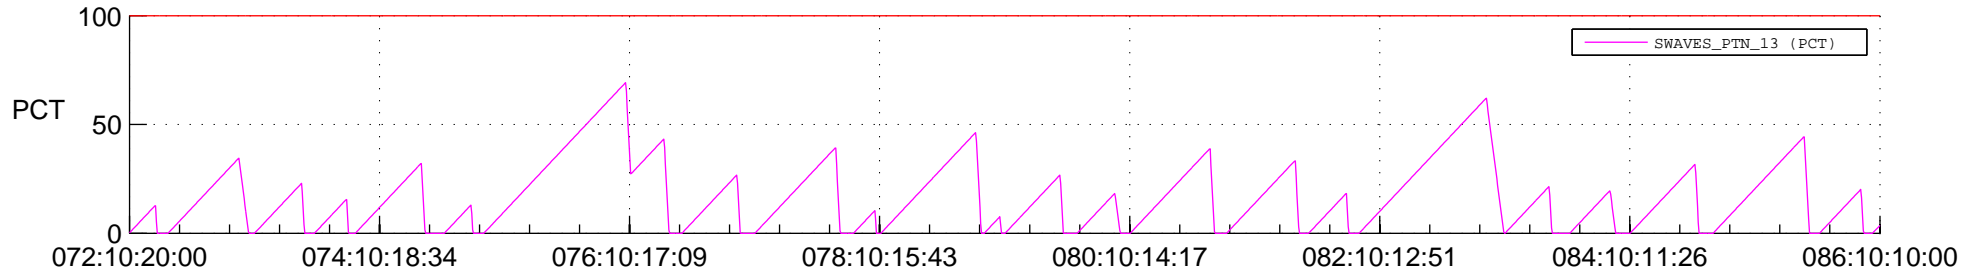

STEREO AHEAD SSR PCT Full Prediction

SWAVES_Percent_Full_Prediction

IMPACT_Percent_Full_Prediction

PLASTIC_Percent_Full_Prediction

Spacecraft_DownLink_Rate

Ground Time (2022:072:10:20:00.000 -2022:086:10:10:00.000)