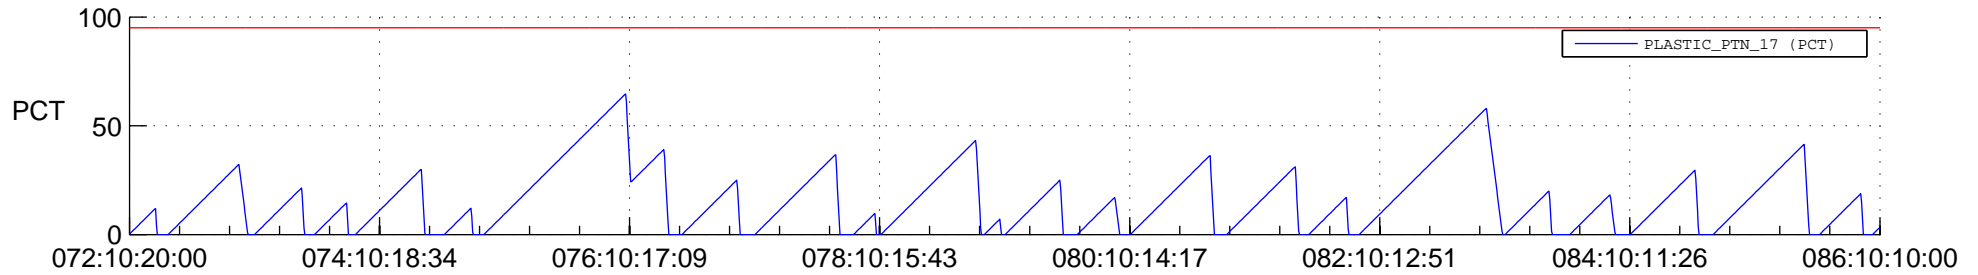

STEREO AHEAD SSR PCT Full Prediction

SWAVES_Percent_Full_Prediction

IMPACT_Percent_Full_Prediction

PLASTIC_Percent_Full_Prediction

Spacecraft_DownLink_Rate

Ground Time (2022:072:10:20:00.000 -2022:086:10:10:00.000)