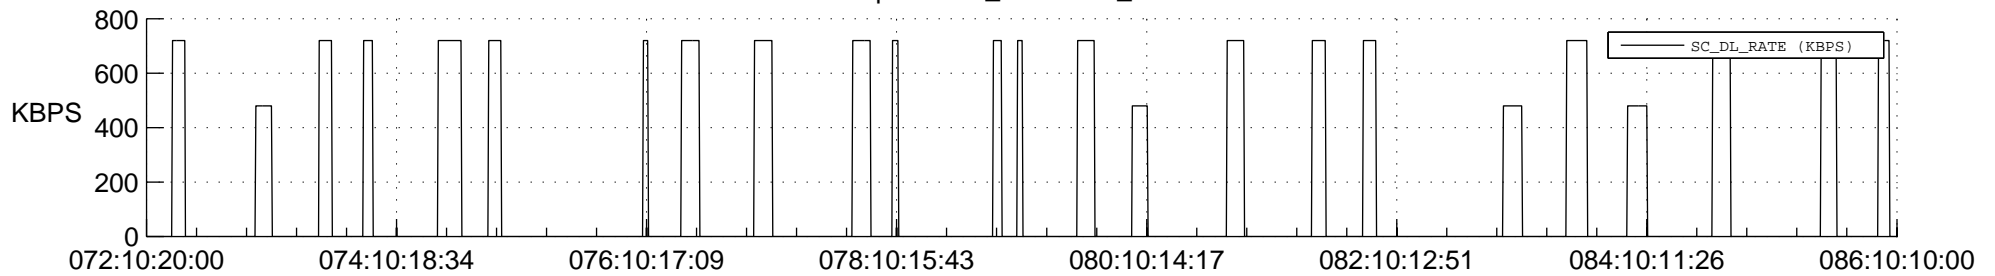

STEREO AHEAD SSR PCT Full Prediction

SWAVES_Percent_Full_Prediction

IMPACT_Percent_Full_Prediction

PLASTIC_Percent_Full_Prediction

Spacecraft_DownLink_Rate

Ground Time (2022:072:10:20:00.000 -2022:086:10:10:00.000)