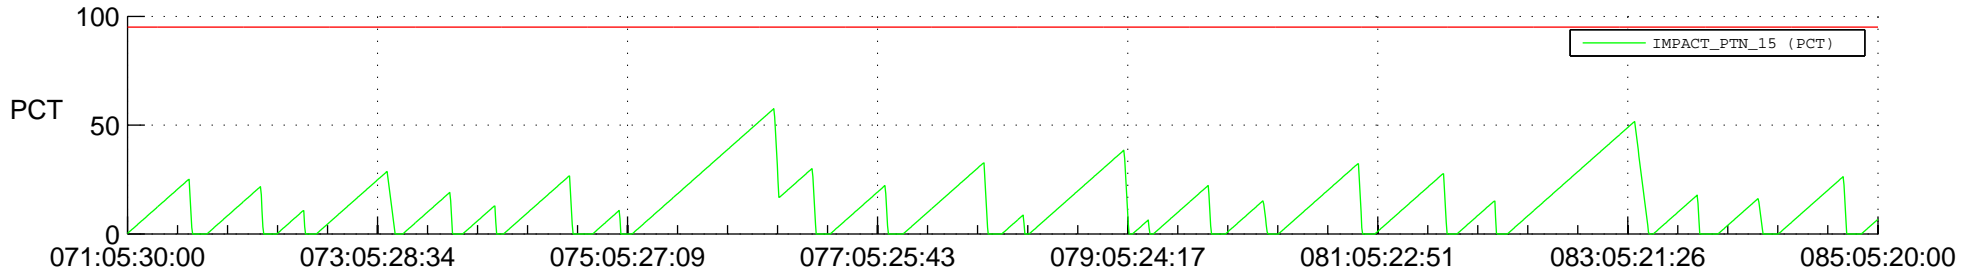

IMPACT_Percent_Full_Prediction