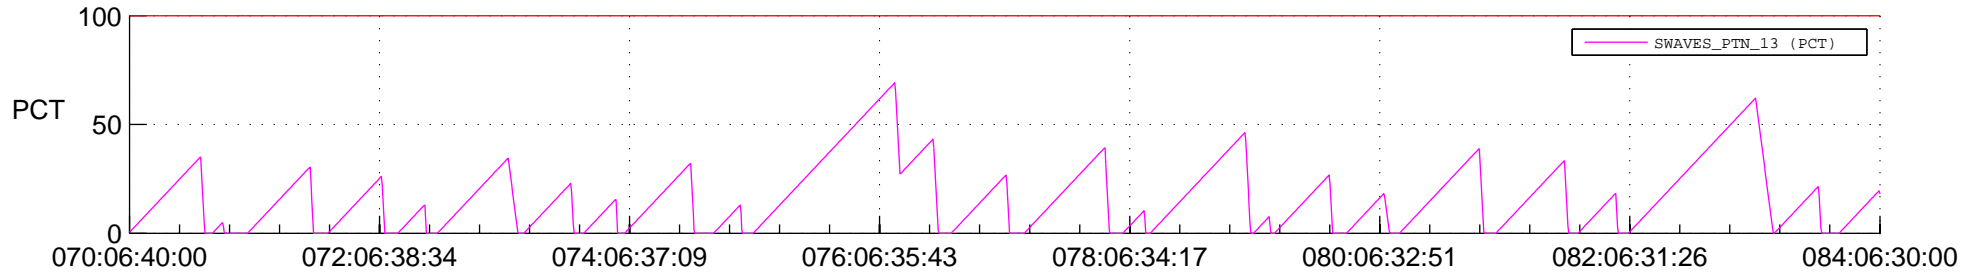

STEREO AHEAD SSR PCT Full Prediction

SWAVES_Percent_Full_Prediction

IMPACT_Percent_Full_Prediction

PLASTIC_Percent_Full_Prediction

Spacecraft_DownLink_Rate

Ground Time (2022:070:06:40:00.000 -2022:084:06:30:00.000)