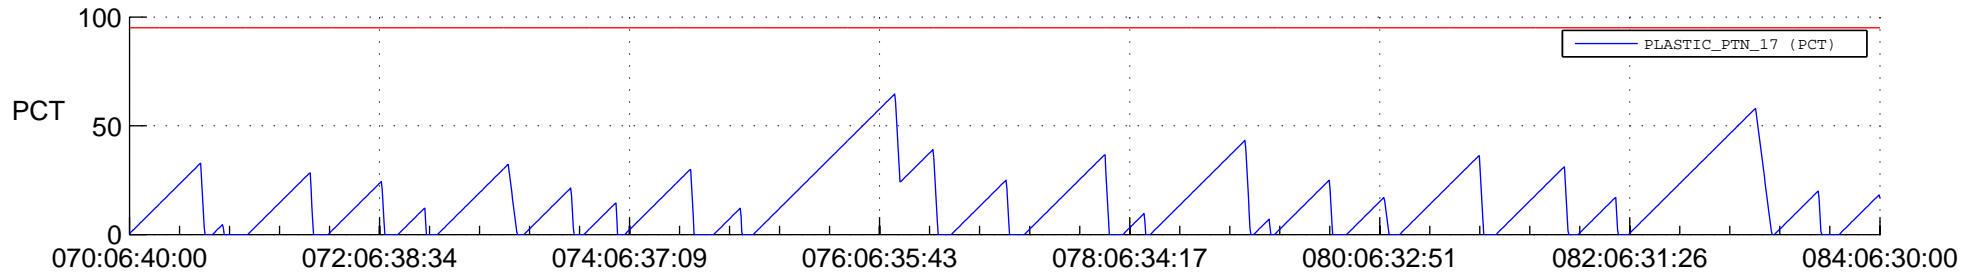

STEREO AHEAD SSR PCT Full Prediction

SWAVES_Percent_Full_Prediction

IMPACT_Percent_Full_Prediction

PLASTIC_Percent_Full_Prediction

Spacecraft_DownLink_Rate

Ground Time (2022:070:06:40:00.000 -2022:084:06:30:00.000)