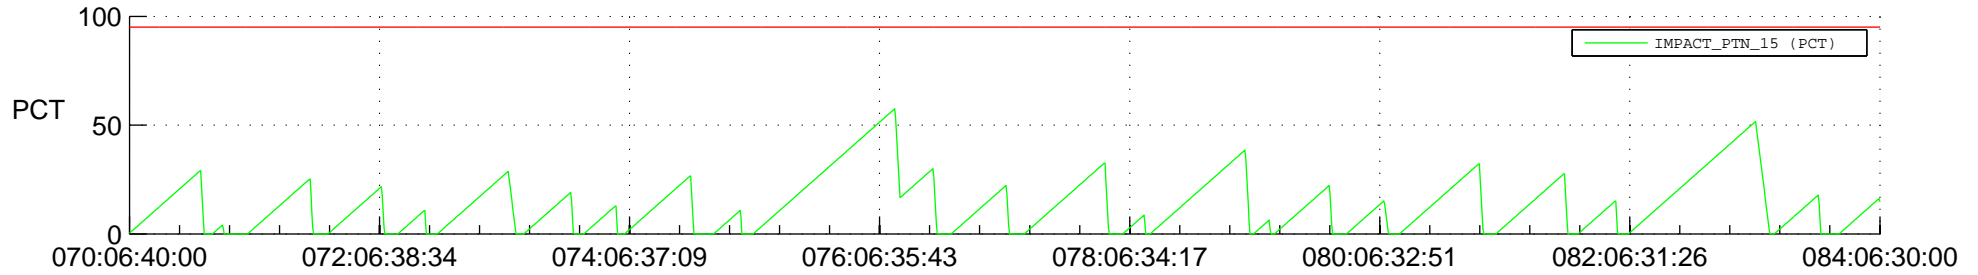

STEREO AHEAD SSR PCT Full Prediction

SWAVES_Percent_Full_Prediction

IMPACT_Percent_Full_Prediction

PLASTIC_Percent_Full_Prediction

Spacecraft_DownLink_Rate

Ground Time (2022:070:06:40:00.000 -2022:084:06:30:00.000)