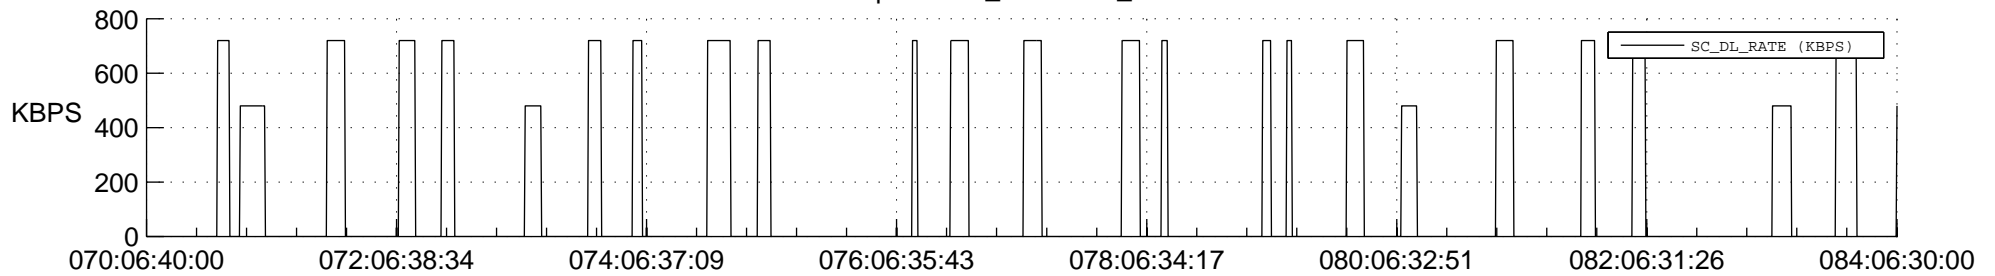

STEREO AHEAD SSR PCT Full Prediction

SWAVES_Percent_Full_Prediction

IMPACT_Percent_Full_Prediction

PLASTIC_Percent_Full_Prediction

Spacecraft_DownLink_Rate

Ground Time (2022:070:06:40:00.000 -2022:084:06:30:00.000)