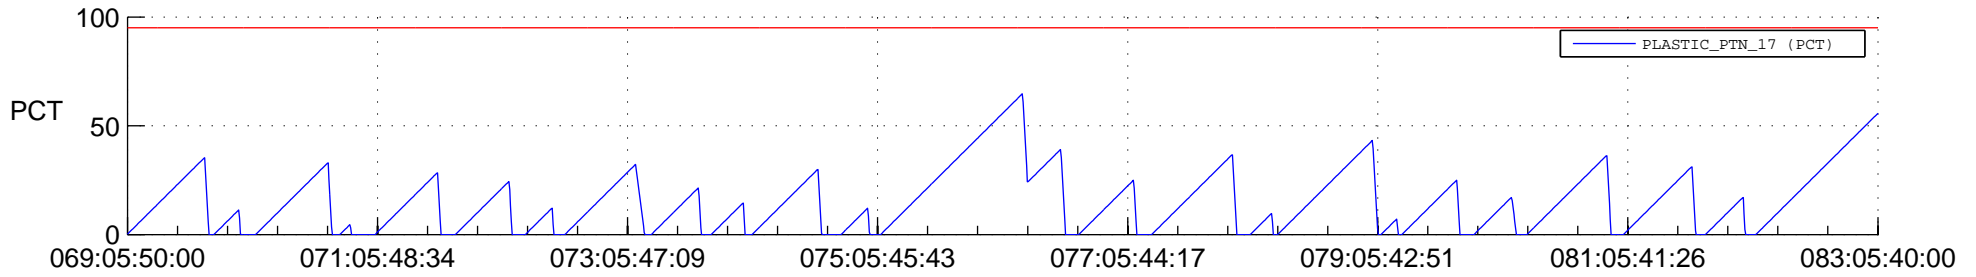

STEREO AHEAD SSR PCT Full Prediction

SWAVES_Percent_Full_Prediction

IMPACT_Percent_Full_Prediction

PLASTIC_Percent_Full_Prediction

Spacecraft_DownLink_Rate