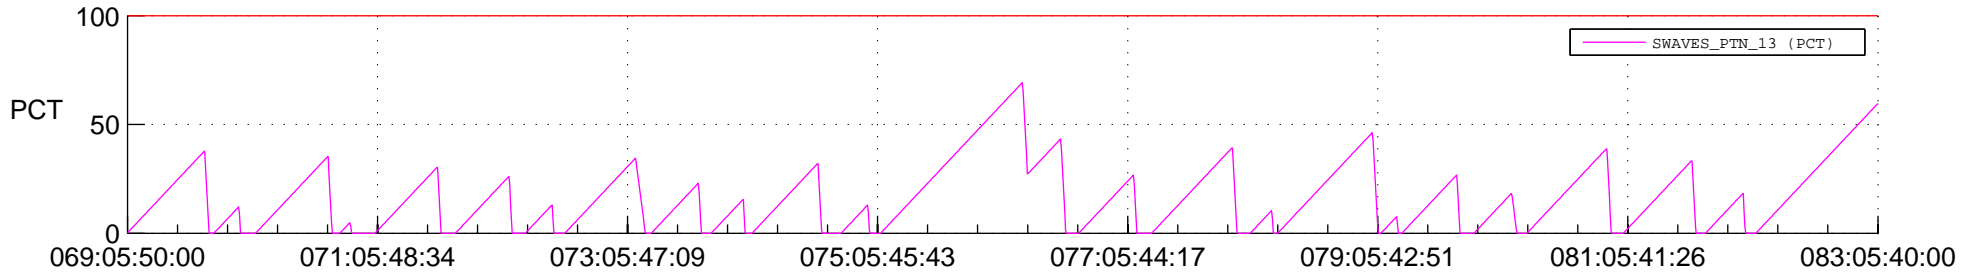

STEREO AHEAD SSR PCT Full Prediction

SWAVES_Percent_Full_Prediction

IMPACT_Percent_Full_Prediction

PLASTIC_Percent_Full_Prediction

Spacecraft_DownLink_Rate