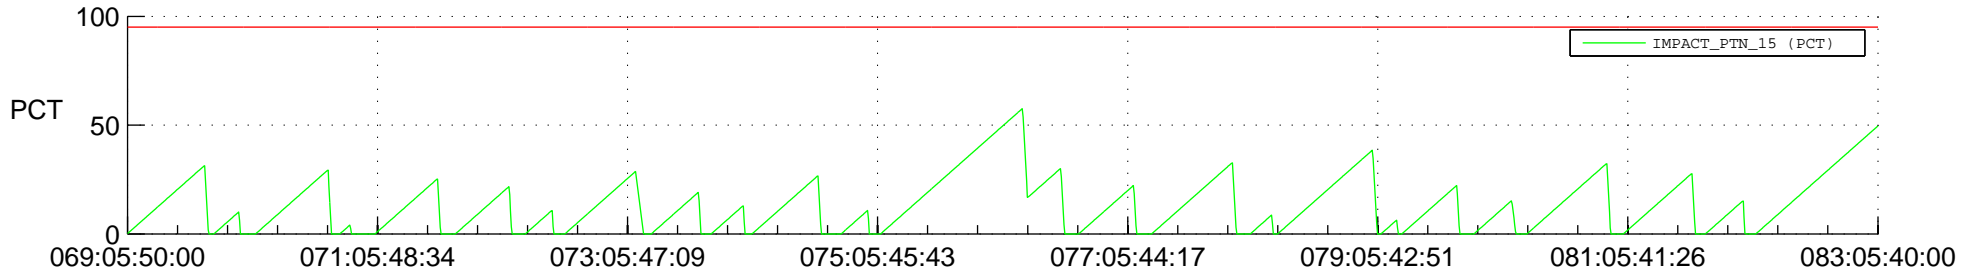

STEREO AHEAD SSR PCT Full Prediction

SWAVES_Percent_Full_Prediction

IMPACT_Percent_Full_Prediction

PLASTIC_Percent_Full_Prediction

Spacecraft_DownLink_Rate