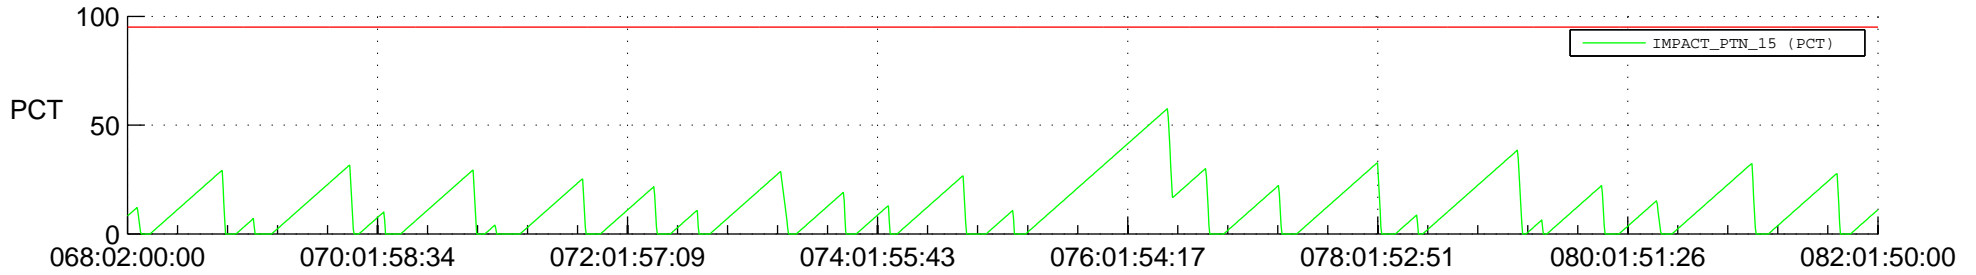

STEREO AHEAD SSR PCT Full Prediction

SWAVES_Percent_Full_Prediction

IMPACT_Percent_Full_Prediction

PLASTIC_Percent_Full_Prediction

Spacecraft_DownLink_Rate