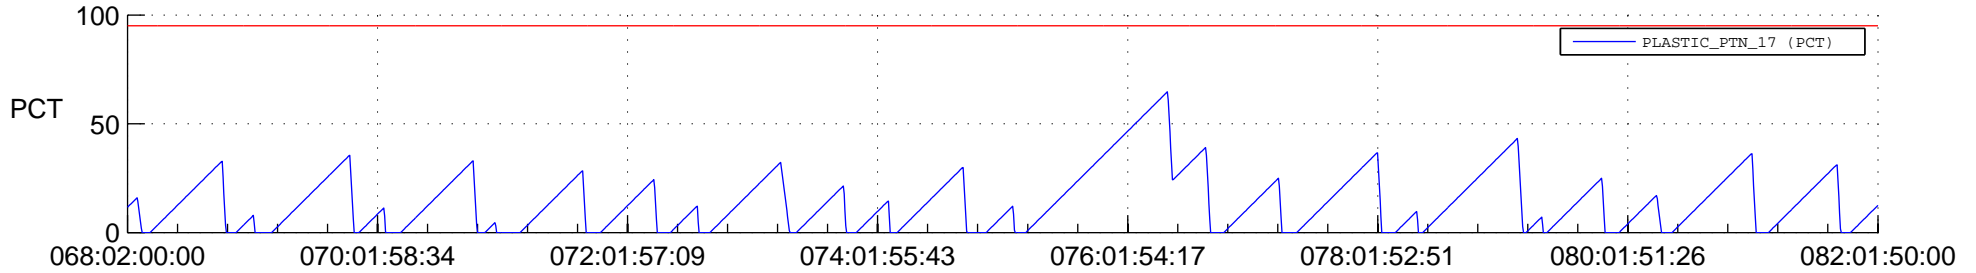

STEREO AHEAD SSR PCT Full Prediction

SWAVES_Percent_Full_Prediction

IMPACT_Percent_Full_Prediction

PLASTIC_Percent_Full_Prediction

Spacecraft_DownLink_Rate