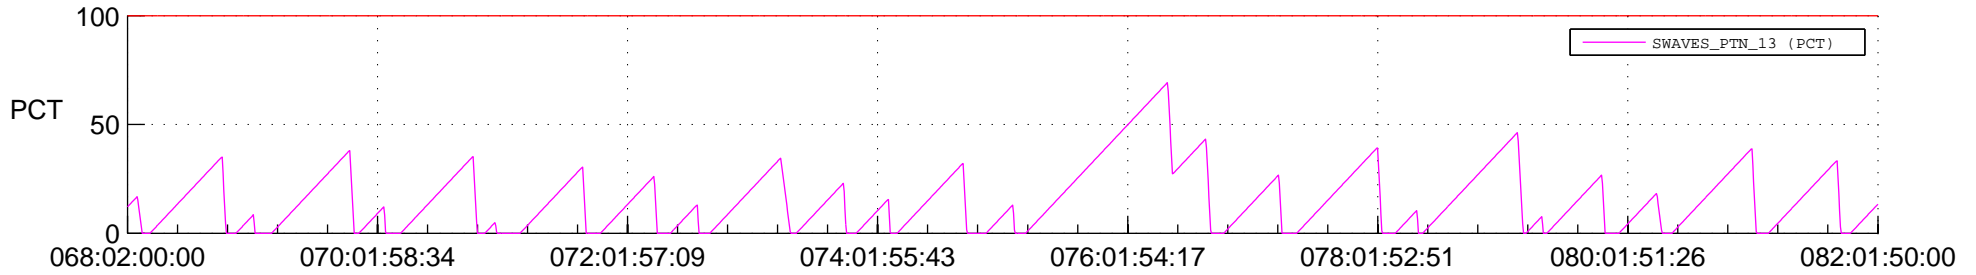

STEREO AHEAD SSR PCT Full Prediction

SWAVES_Percent_Full_Prediction

IMPACT_Percent_Full_Prediction

PLASTIC_Percent_Full_Prediction

Spacecraft_DownLink_Rate