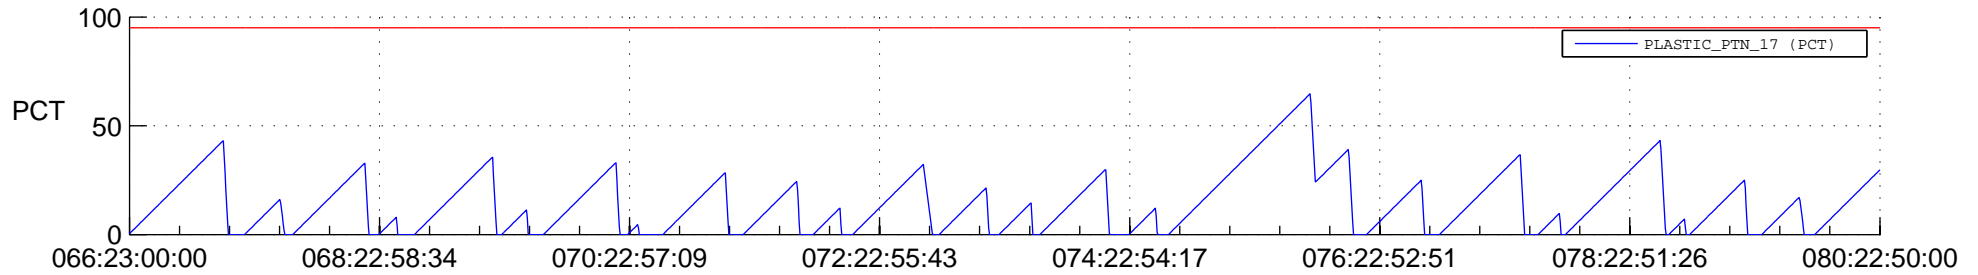

STEREO AHEAD SSR PCT Full Prediction

SWAVES_Percent_Full_Prediction

IMPACT_Percent_Full_Prediction

PLASTIC_Percent_Full_Prediction

Spacecraft_DownLink_Rate