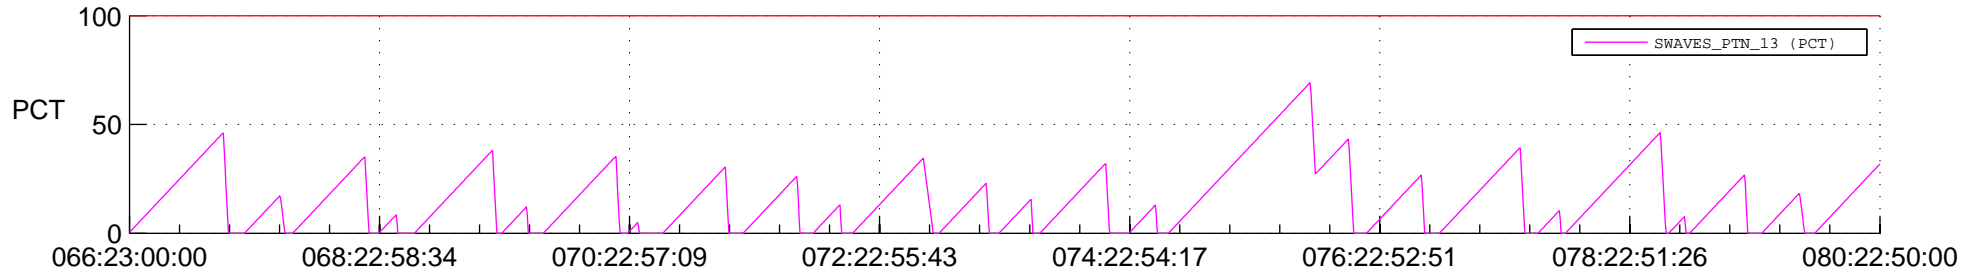

STEREO AHEAD SSR PCT Full Prediction

SWAVES_Percent_Full_Prediction

IMPACT_Percent_Full_Prediction

PLASTIC_Percent_Full_Prediction

Spacecraft_DownLink_Rate