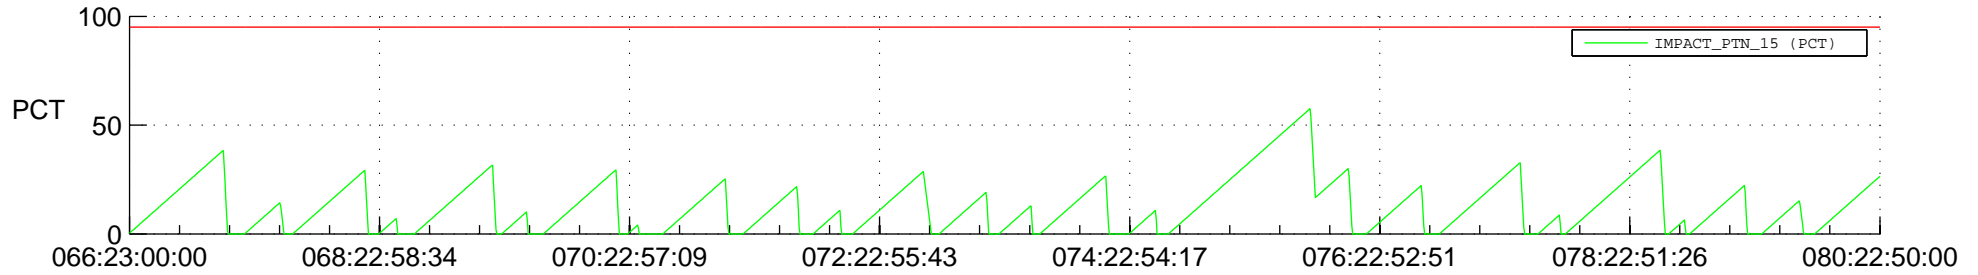

STEREO AHEAD SSR PCT Full Prediction

SWAVES_Percent_Full_Prediction

IMPACT_Percent_Full_Prediction

PLASTIC_Percent_Full_Prediction

Spacecraft_DownLink_Rate