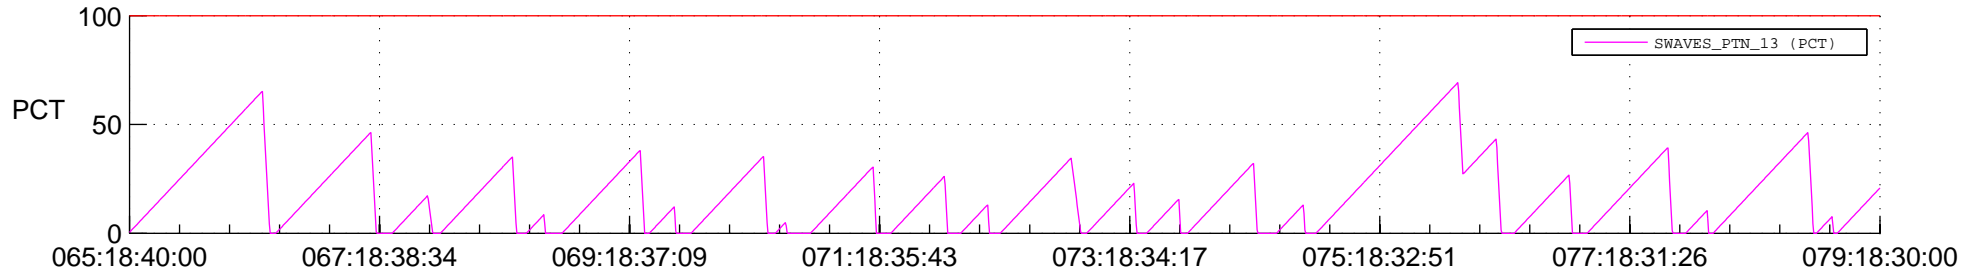

STEREO AHEAD SSR PCT Full Prediction

SWAVES_Percent_Full_Prediction

IMPACT_Percent_Full_Prediction

PLASTIC_Percent_Full_Prediction

Spacecraft_DownLink_Rate