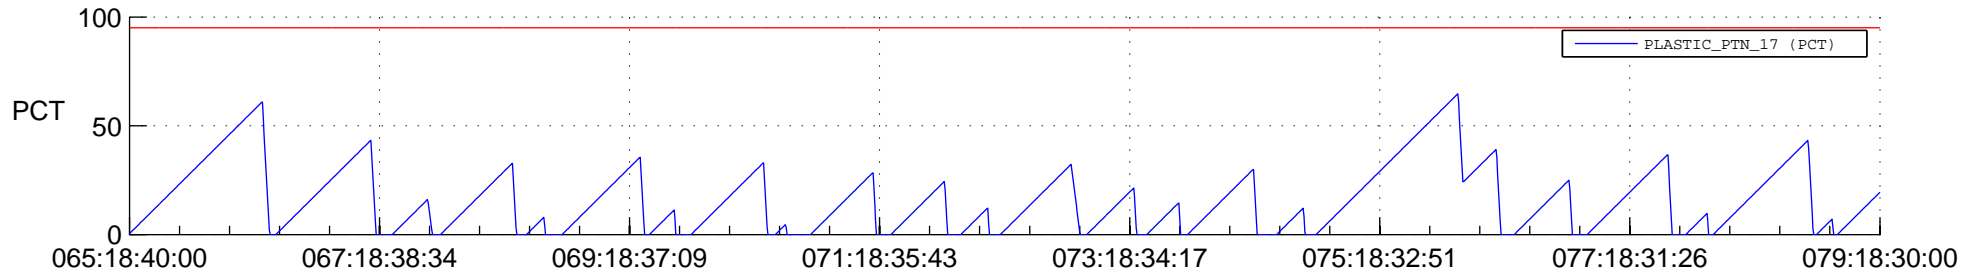

STEREO AHEAD SSR PCT Full Prediction

SWAVES_Percent_Full_Prediction

IMPACT_Percent_Full_Prediction

PLASTIC_Percent_Full_Prediction

Spacecraft_DownLink_Rate