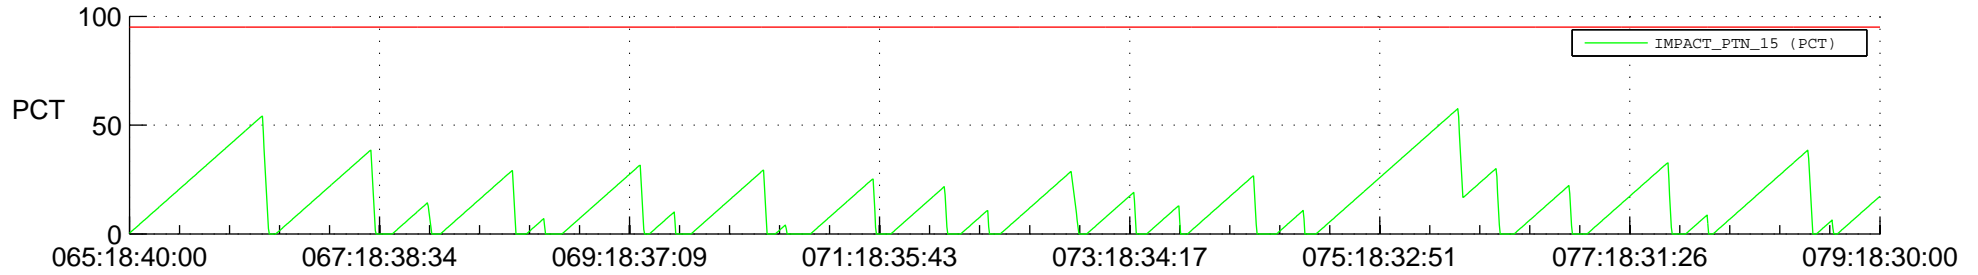

STEREO AHEAD SSR PCT Full Prediction

SWAVES_Percent_Full_Prediction

IMPACT_Percent_Full_Prediction

PLASTIC_Percent_Full_Prediction

Spacecraft_DownLink_Rate