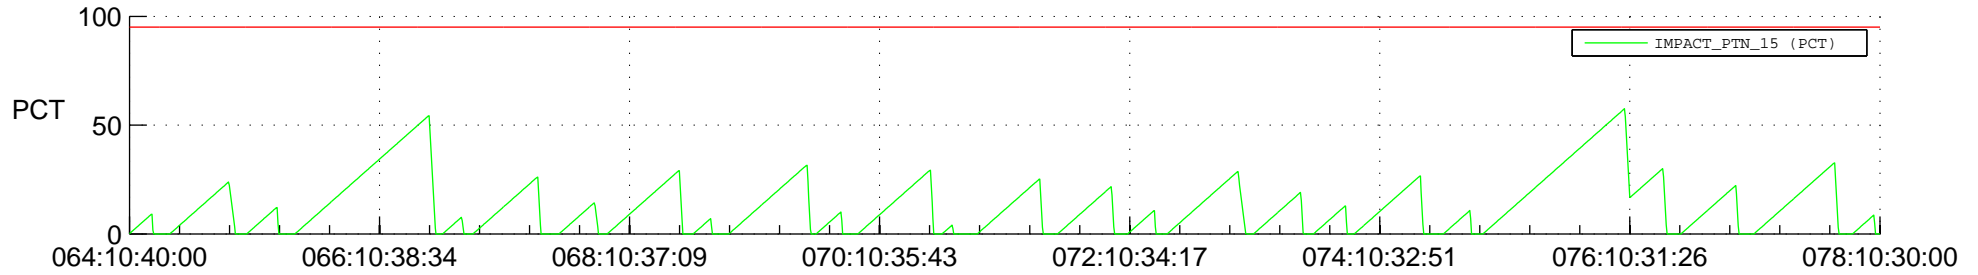

STEREO AHEAD SSR PCT Full Prediction

SWAVES_Percent_Full_Prediction

IMPACT_Percent_Full_Prediction

PLASTIC_Percent_Full_Prediction

Spacecraft_DownLink_Rate