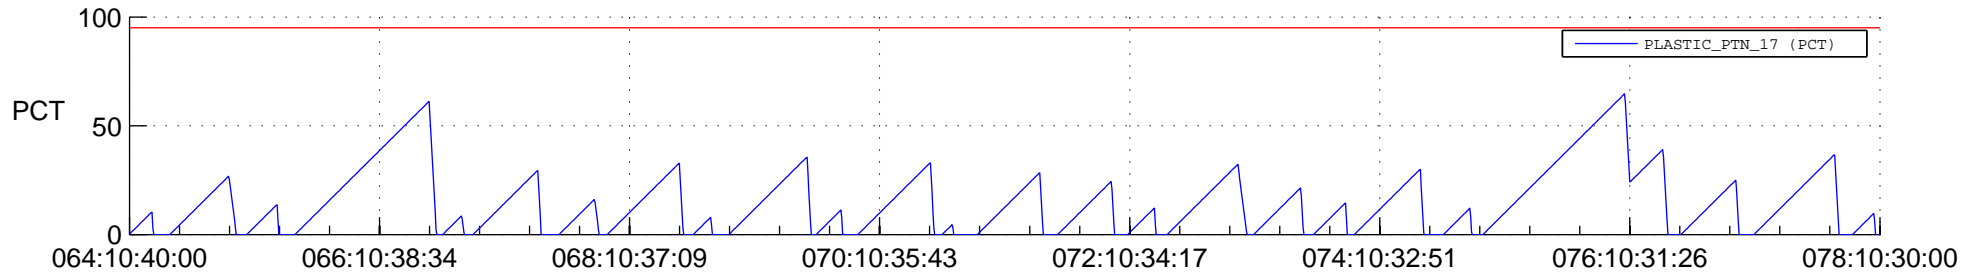

STEREO AHEAD SSR PCT Full Prediction

SWAVES_Percent_Full_Prediction

IMPACT_Percent_Full_Prediction

PLASTIC_Percent_Full_Prediction

Spacecraft_DownLink_Rate