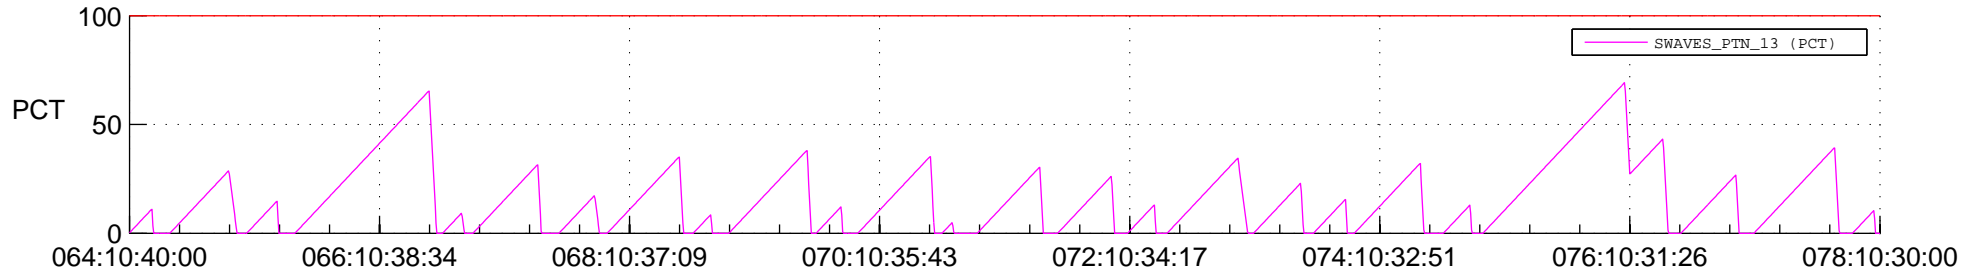

STEREO AHEAD SSR PCT Full Prediction

SWAVES_Percent_Full_Prediction

IMPACT_Percent_Full_Prediction

PLASTIC_Percent_Full_Prediction

Spacecraft_DownLink_Rate