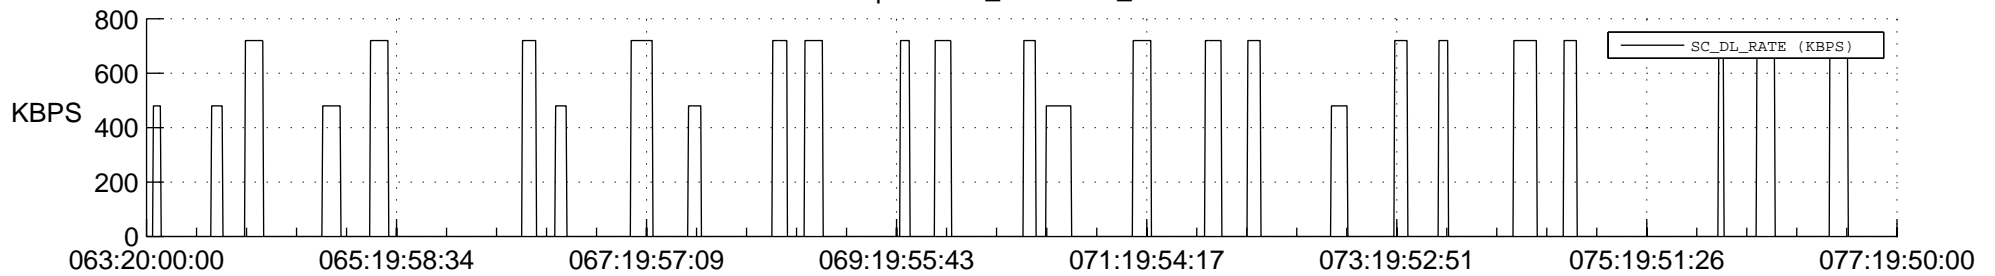

STEREO AHEAD SSR PCT Full Prediction

SWAVES_Percent_Full_Prediction

IMPACT_Percent_Full_Prediction

PLASTIC_Percent_Full_Prediction

Spacecraft_DownLink_Rate

Ground Time (2022:063:20:00:00.000 -2022:077:19:50:00.000)