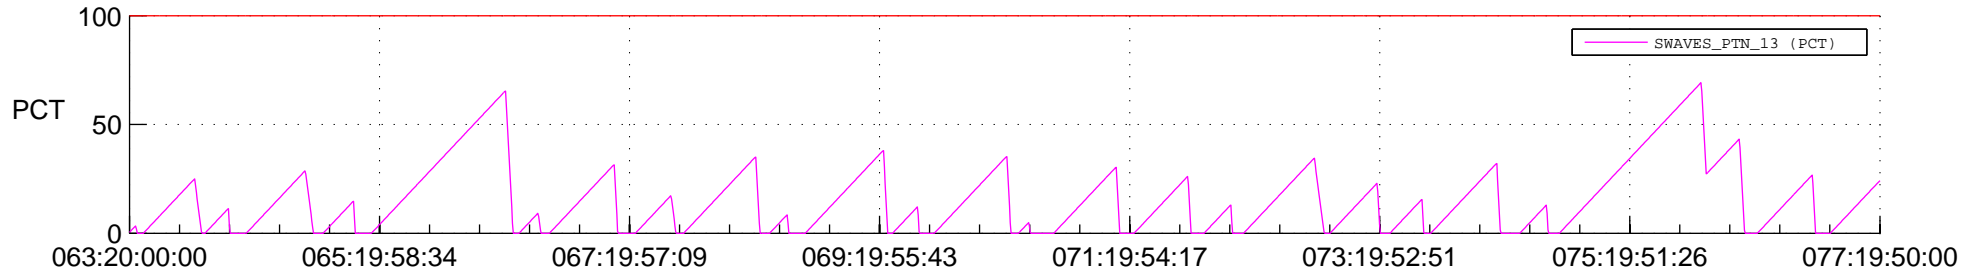

STEREO AHEAD SSR PCT Full Prediction

SWAVES_Percent_Full_Prediction

IMPACT_Percent_Full_Prediction

PLASTIC_Percent_Full_Prediction

Spacecraft_DownLink_Rate

Ground Time (2022:063:20:00:00.000 -2022:077:19:50:00.000)