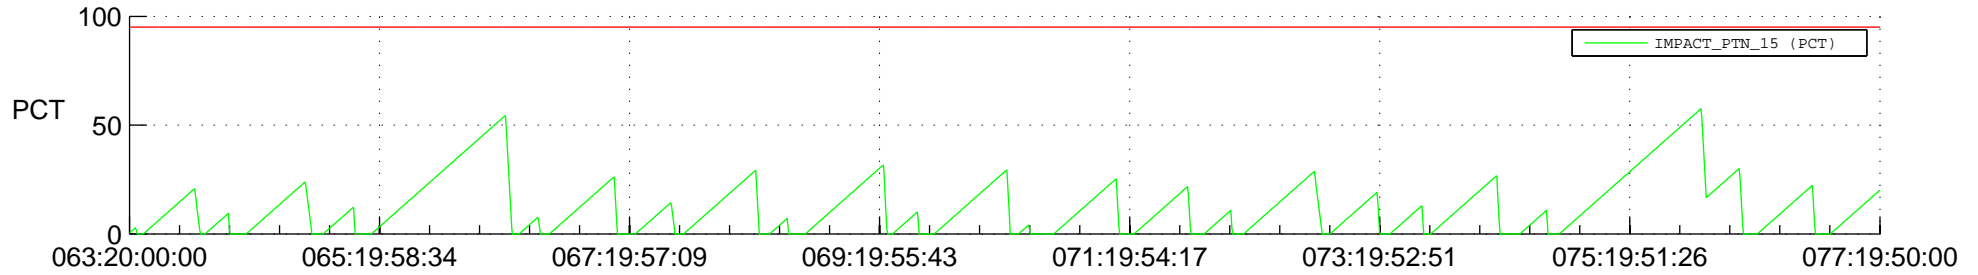

STEREO AHEAD SSR PCT Full Prediction

SWAVES_Percent_Full_Prediction

IMPACT_Percent_Full_Prediction

PLASTIC_Percent_Full_Prediction

Spacecraft_DownLink_Rate

Ground Time (2022:063:20:00:00.000 -2022:077:19:50:00.000)