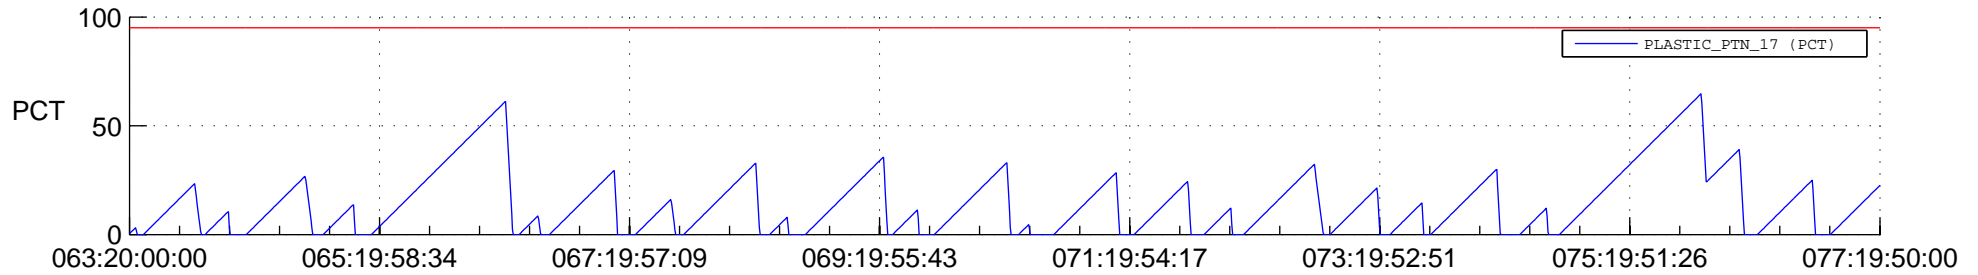

STEREO AHEAD SSR PCT Full Prediction

SWAVES_Percent_Full_Prediction

IMPACT_Percent_Full_Prediction

PLASTIC_Percent_Full_Prediction

Spacecraft_DownLink_Rate

Ground Time (2022:063:20:00:00.000 -2022:077:19:50:00.000)