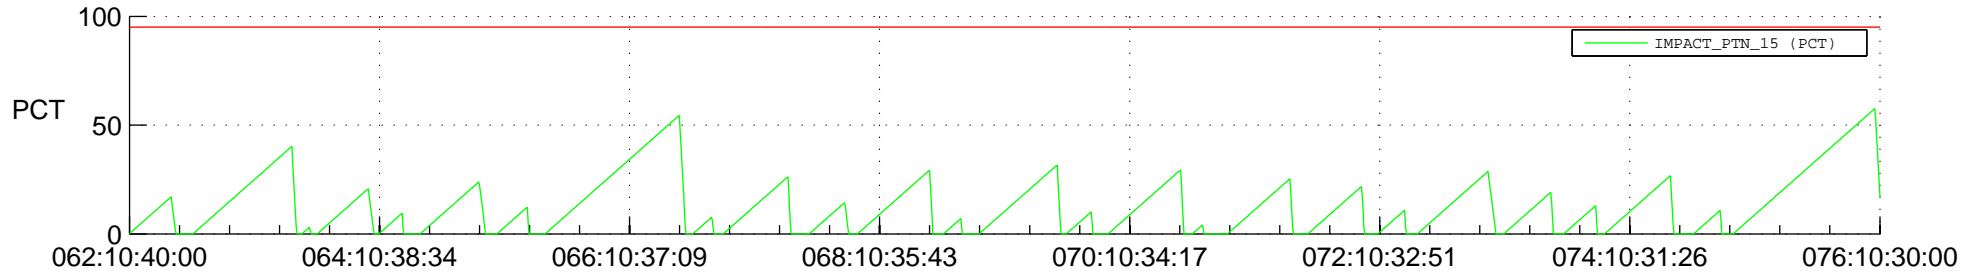

STEREO AHEAD SSR PCT Full Prediction

SWAVES_Percent_Full_Prediction

IMPACT_Percent_Full_Prediction

PLASTIC_Percent_Full_Prediction

Spacecraft_DownLink_Rate

Ground Time (2022:062:10:40:00.000 -2022:076:10:30:00.000)