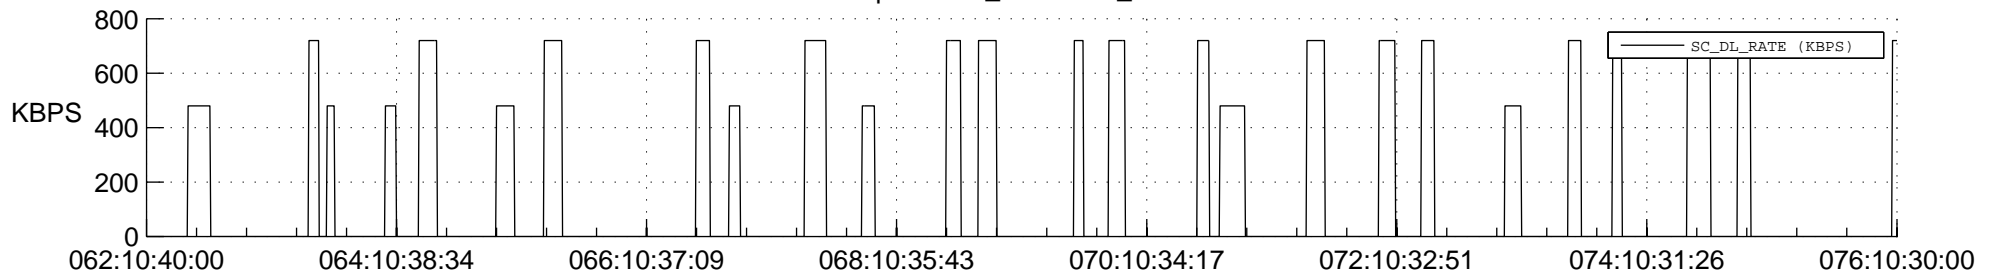

STEREO AHEAD SSR PCT Full Prediction

SWAVES_Percent_Full_Prediction

IMPACT_Percent_Full_Prediction

PLASTIC_Percent_Full_Prediction

Spacecraft_DownLink_Rate

Ground Time (2022:062:10:40:00.000 -2022:076:10:30:00.000)