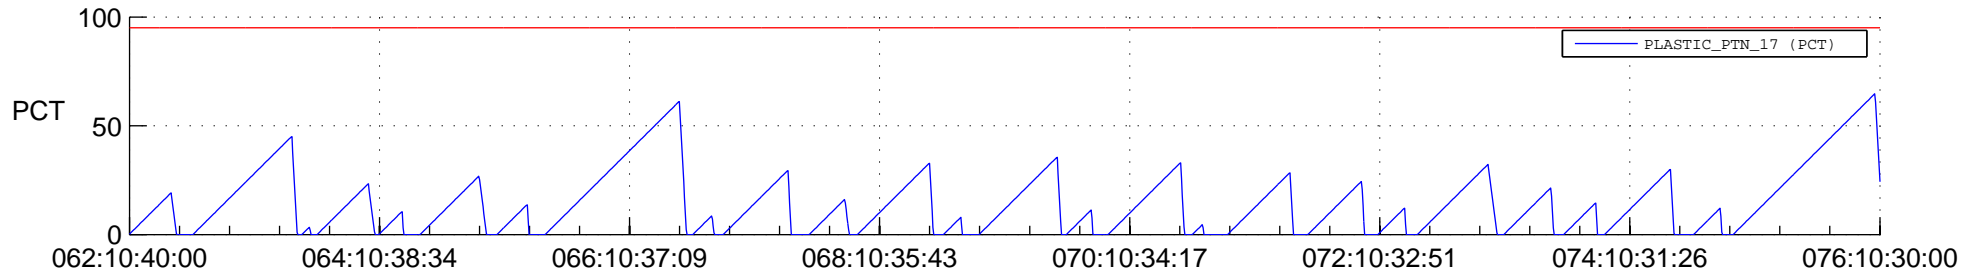

STEREO AHEAD SSR PCT Full Prediction

SWAVES_Percent_Full_Prediction

IMPACT_Percent_Full_Prediction

PLASTIC_Percent_Full_Prediction

Spacecraft_DownLink_Rate

Ground Time (2022:062:10:40:00.000 -2022:076:10:30:00.000)