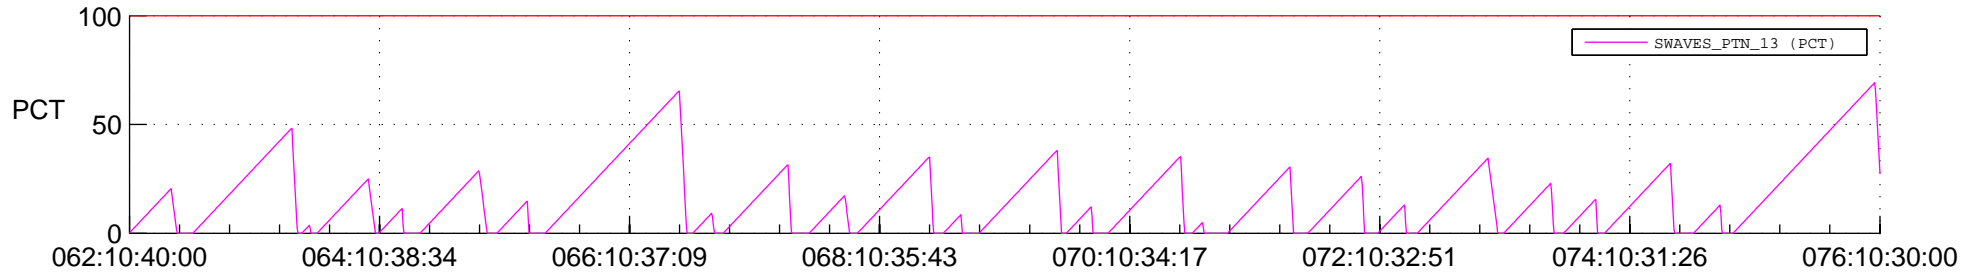

STEREO AHEAD SSR PCT Full Prediction

SWAVES_Percent_Full_Prediction

IMPACT_Percent_Full_Prediction

PLASTIC_Percent_Full_Prediction

Spacecraft_DownLink_Rate

Ground Time (2022:062:10:40:00.000 -2022:076:10:30:00.000)