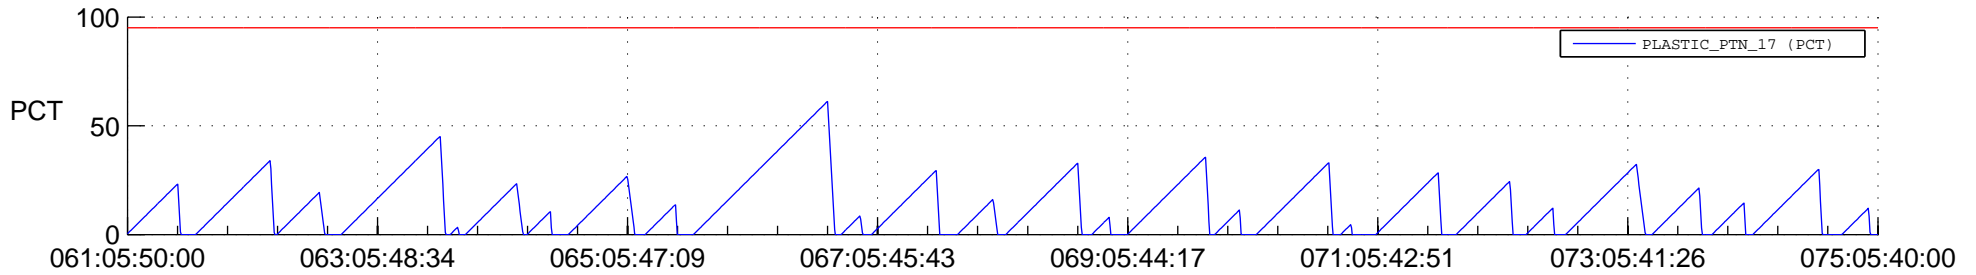

## SWAVES\_Percent\_Full\_Prediction

## Spacecraft\_DownLink\_Rate

Ground Time (2022:061:05:50:00.000 -2022:075:05:40:00.000)