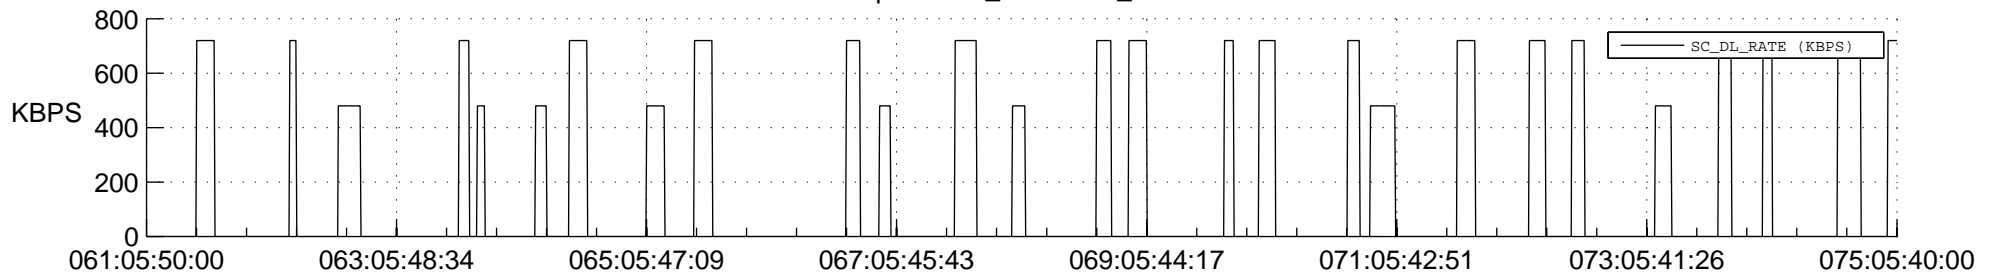

## Spacecraft\_DownLink\_Rate

Ground Time (2022:061:05:50:00.000 -2022:075:05:40:00.000)