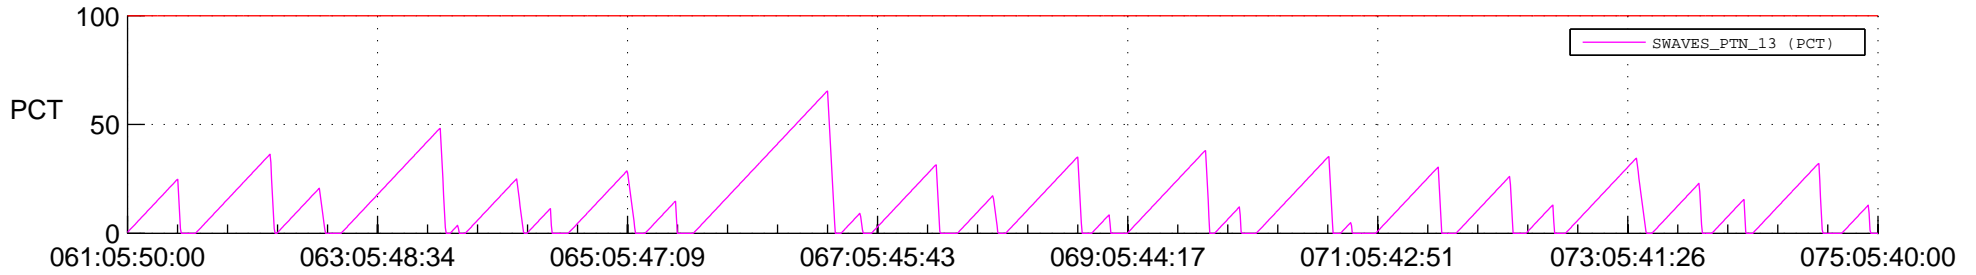

## SWAVES\_Percent\_Full\_Prediction

## Spacecraft\_DownLink\_Rate

Ground Time (2022:061:05:50:00.000 -2022:075:05:40:00.000)