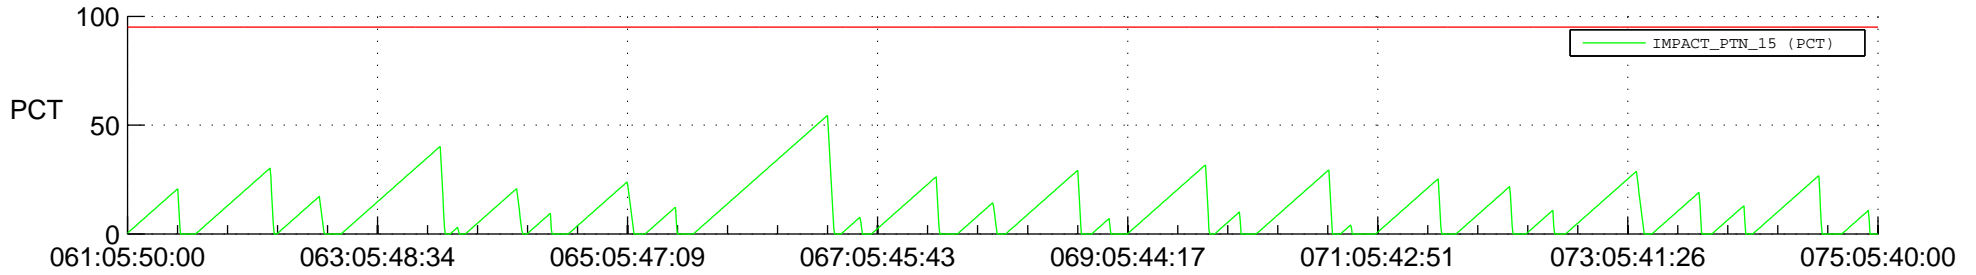

IMPACT_Percent_Full_Prediction