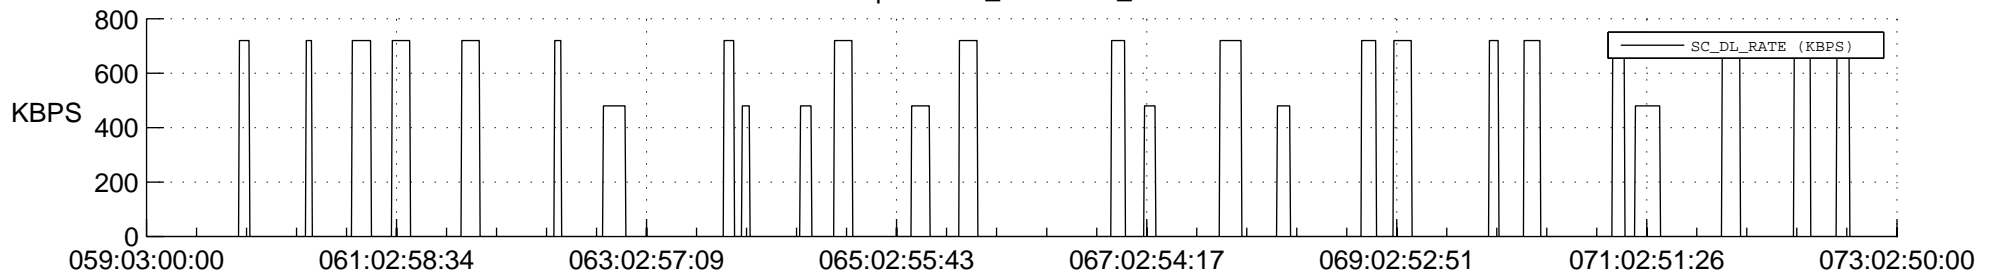

STEREO AHEAD SSR PCT Full Prediction

SWAVES_Percent_Full_Prediction

IMPACT_Percent_Full_Prediction

PLASTIC_Percent_Full_Prediction

Spacecraft_DownLink_Rate

Ground Time (2022:059:03:00:00.000 -2022:073:02:50:00.000)