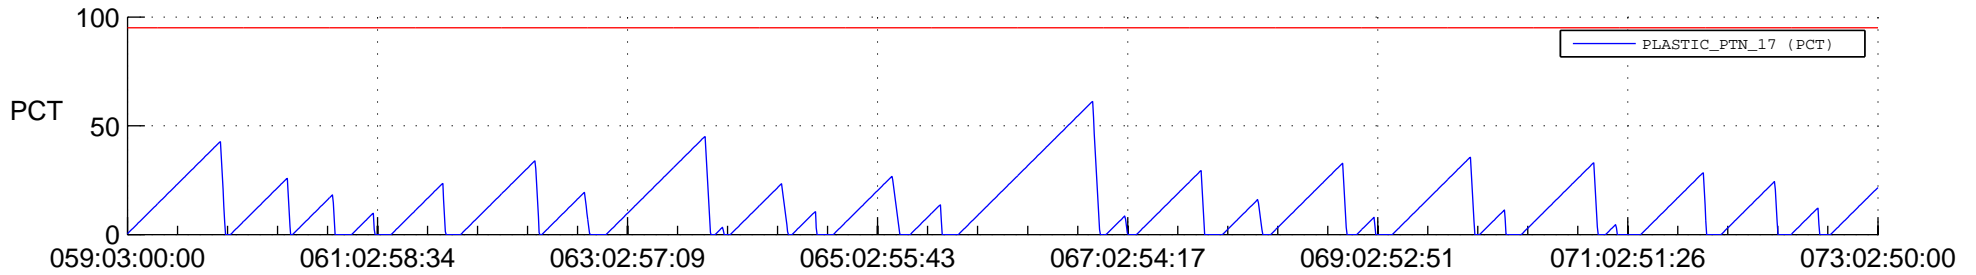

STEREO AHEAD SSR PCT Full Prediction

SWAVES_Percent_Full_Prediction

IMPACT_Percent_Full_Prediction

PLASTIC_Percent_Full_Prediction

Spacecraft_DownLink_Rate

Ground Time (2022:059:03:00:00.000 -2022:073:02:50:00.000)