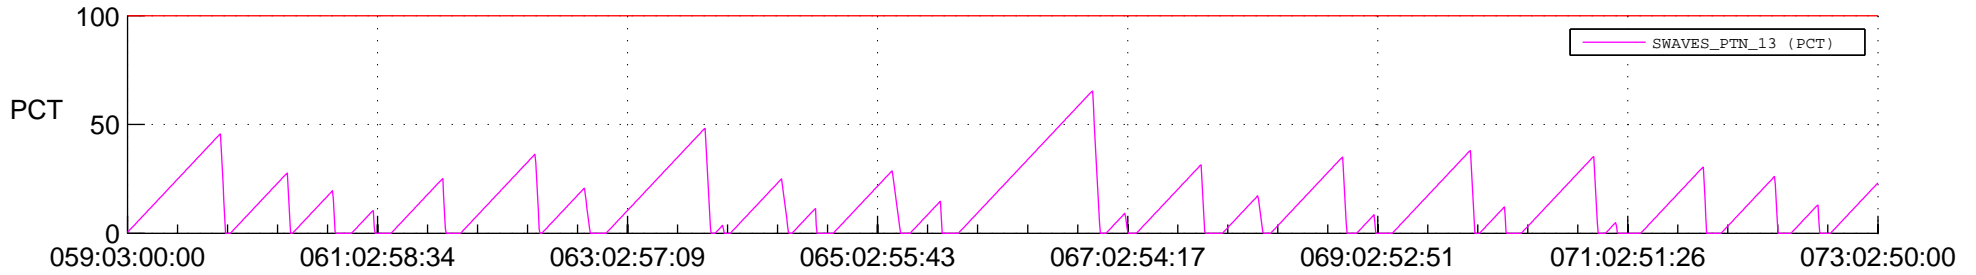

STEREO AHEAD SSR PCT Full Prediction

SWAVES_Percent_Full_Prediction

IMPACT_Percent_Full_Prediction

PLASTIC_Percent_Full_Prediction

Spacecraft_DownLink_Rate

Ground Time (2022:059:03:00:00.000 -2022:073:02:50:00.000)