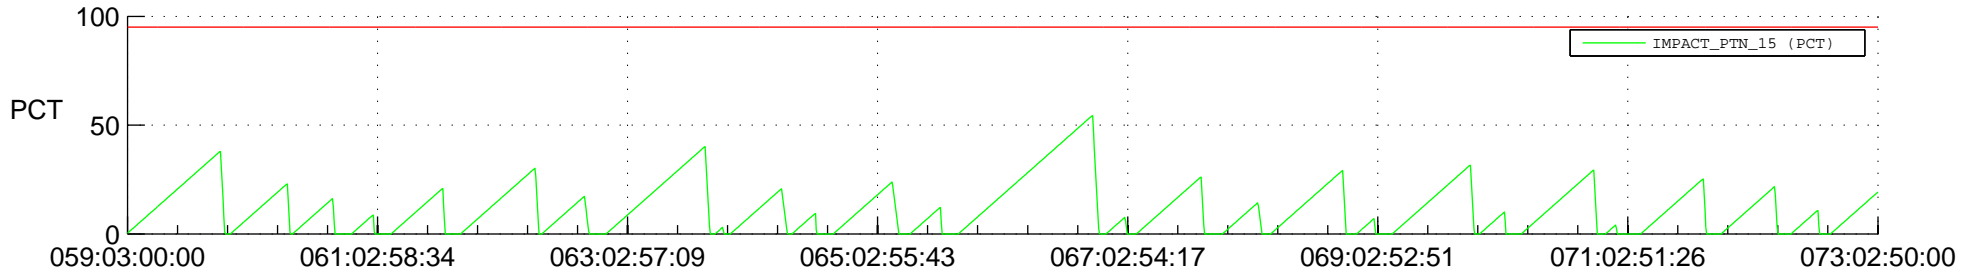

STEREO AHEAD SSR PCT Full Prediction

SWAVES_Percent_Full_Prediction

IMPACT_Percent_Full_Prediction

PLASTIC_Percent_Full_Prediction

Spacecraft_DownLink_Rate

Ground Time (2022:059:03:00:00.000 -2022:073:02:50:00.000)