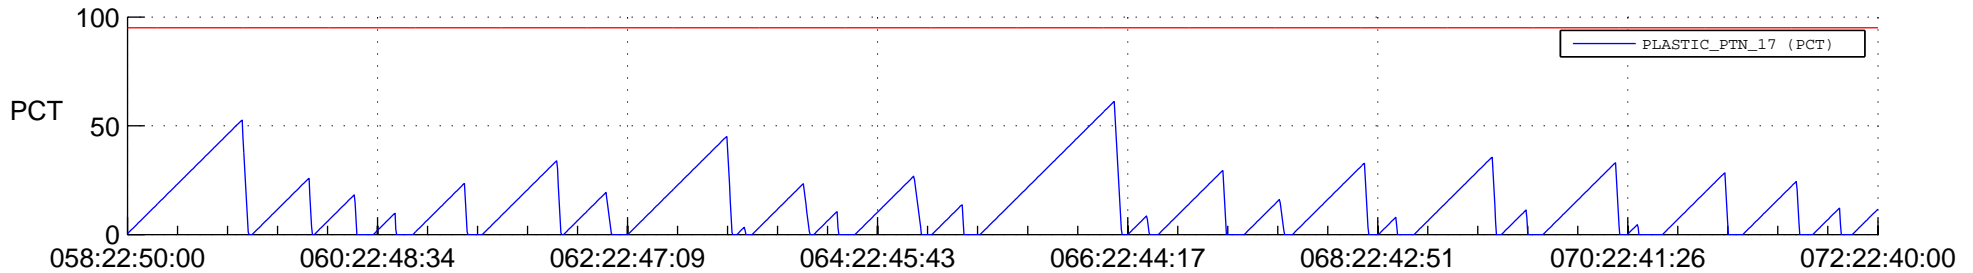

## SWAVES\_Percent\_Full\_Prediction

## Spacecraft\_DownLink\_Rate

Ground Time (2022:058:22:50:00.000 -2022:072:22:40:00.000)