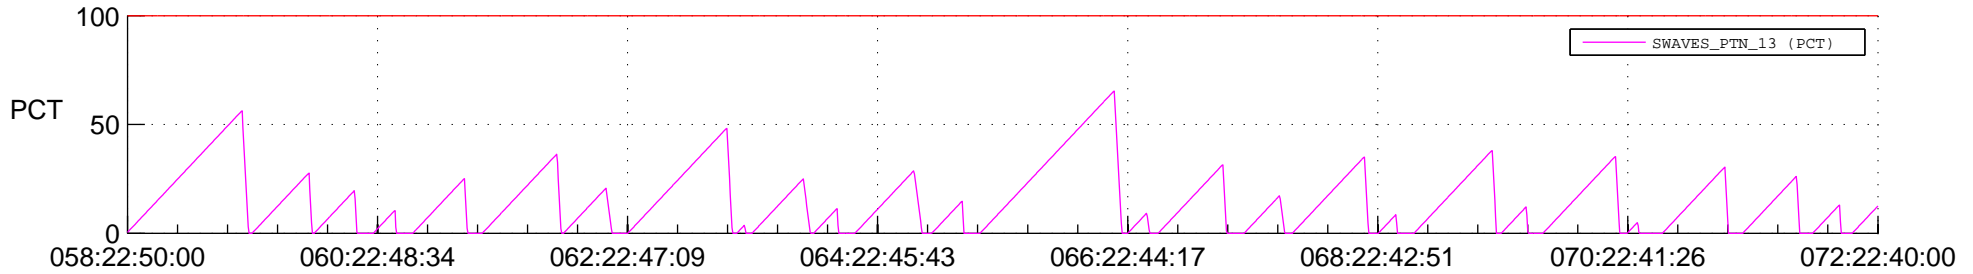

## SWAVES\_Percent\_Full\_Prediction

## Spacecraft\_DownLink\_Rate

Ground Time (2022:058:22:50:00.000 -2022:072:22:40:00.000)