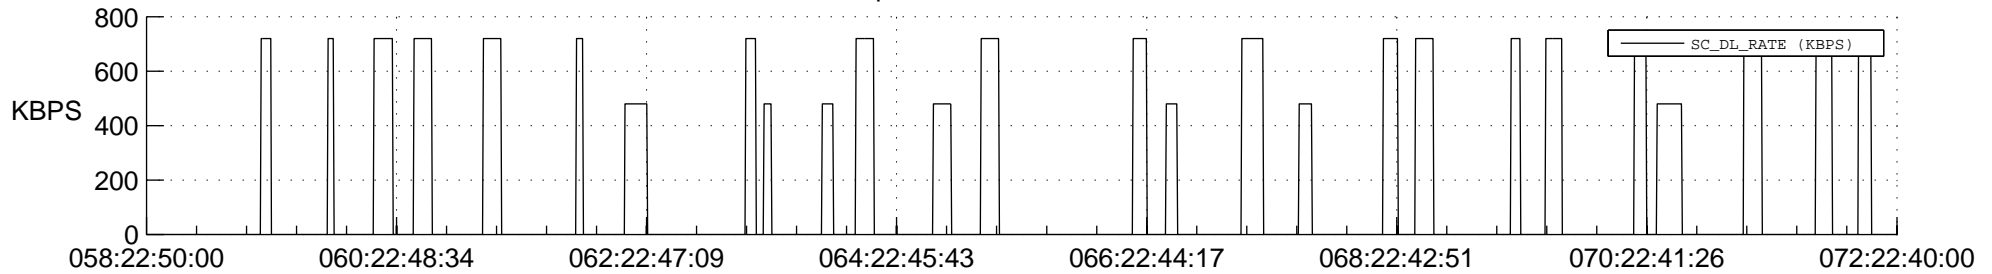

## Spacecraft\_DownLink\_Rate

Ground Time (2022:058:22:50:00.000 -2022:072:22:40:00.000)