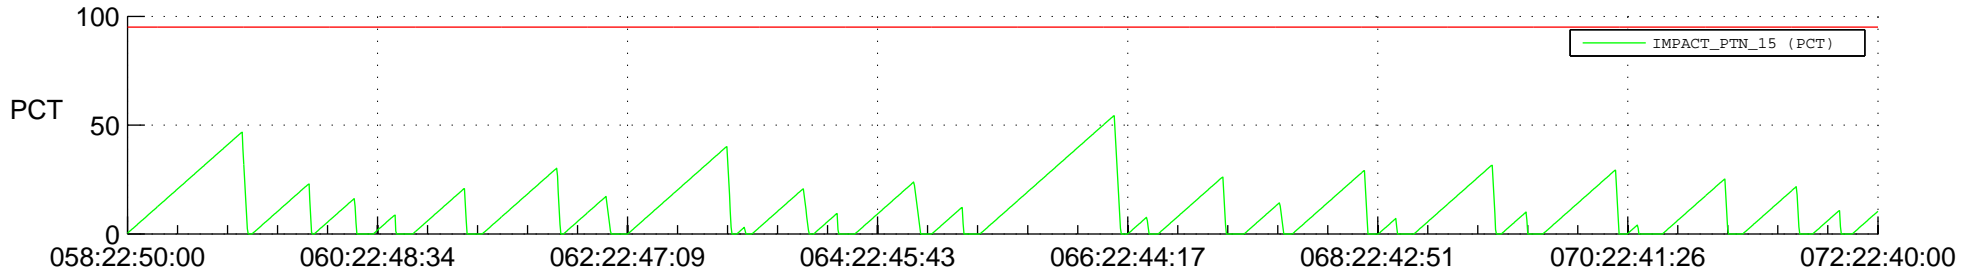

IMPACT_Percent_Full_Prediction