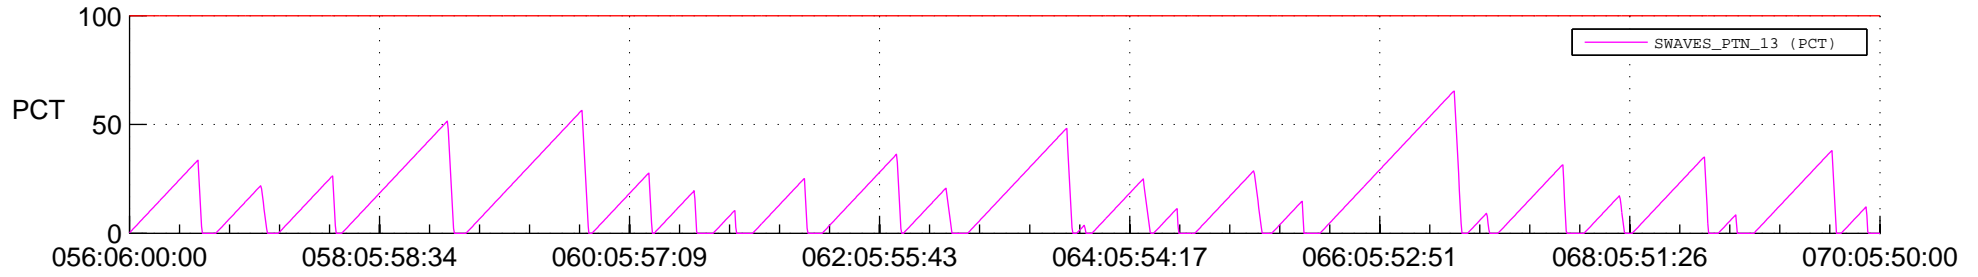

STEREO AHEAD SSR PCT Full Prediction

SWAVES_Percent_Full_Prediction

IMPACT_Percent_Full_Prediction

PLASTIC_Percent_Full_Prediction

Spacecraft_DownLink_Rate