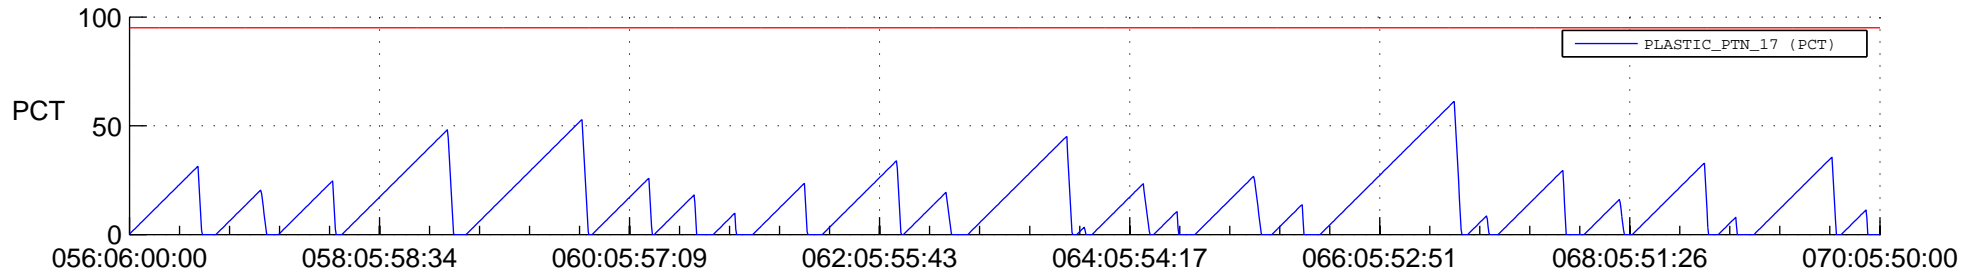

STEREO AHEAD SSR PCT Full Prediction

SWAVES_Percent_Full_Prediction

IMPACT_Percent_Full_Prediction

PLASTIC_Percent_Full_Prediction

Spacecraft_DownLink_Rate