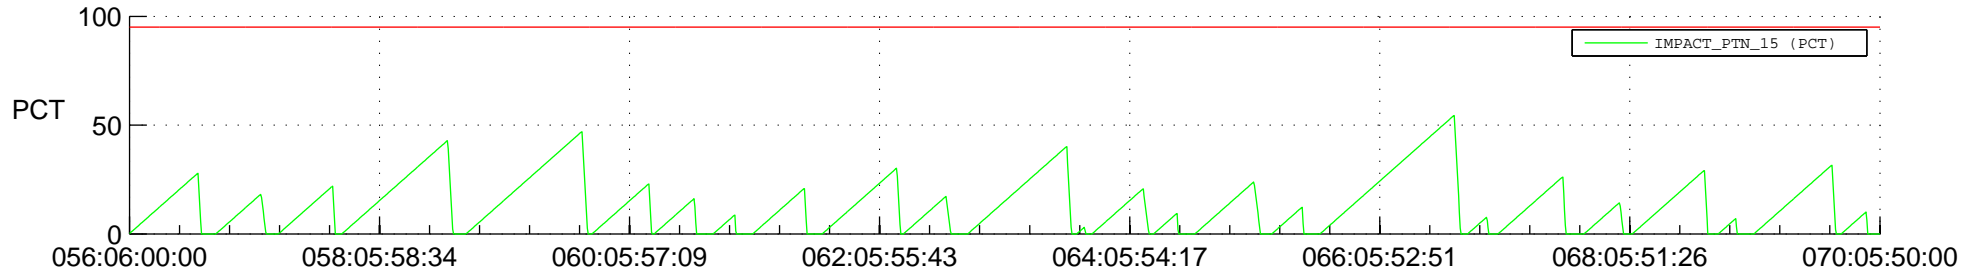

STEREO AHEAD SSR PCT Full Prediction

SWAVES_Percent_Full_Prediction

IMPACT_Percent_Full_Prediction

PLASTIC_Percent_Full_Prediction

Spacecraft_DownLink_Rate