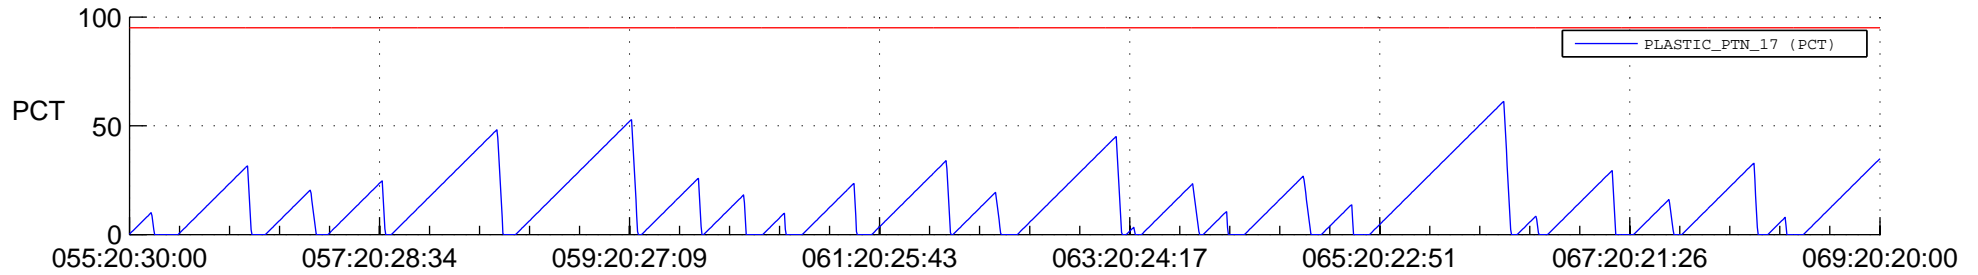

STEREO AHEAD SSR PCT Full Prediction

SWAVES_Percent_Full_Prediction

IMPACT_Percent_Full_Prediction

PLASTIC_Percent_Full_Prediction

Spacecraft_DownLink_Rate

Ground Time (2022:055:20:30:00.000 -2022:069:20:20:00.000)