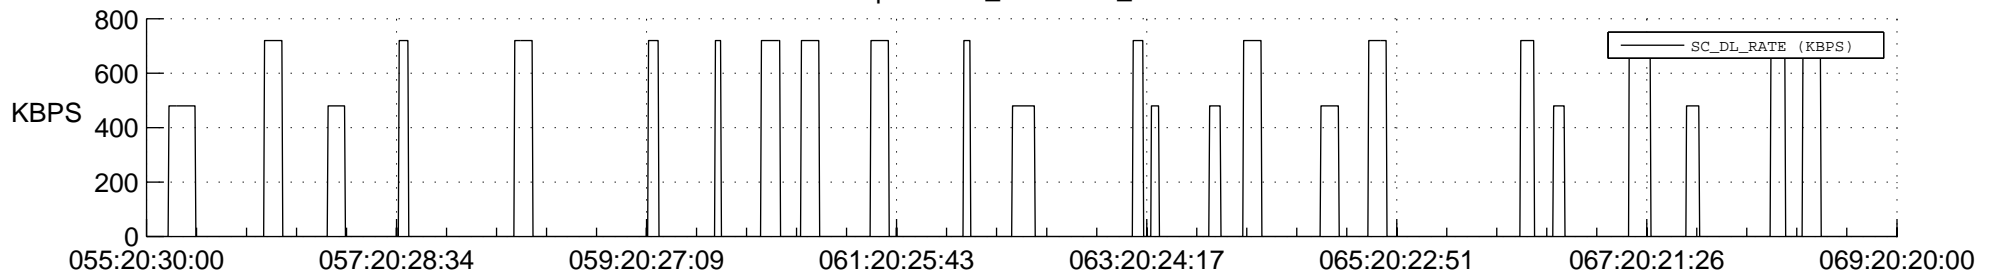

STEREO AHEAD SSR PCT Full Prediction

SWAVES_Percent_Full_Prediction

IMPACT_Percent_Full_Prediction

PLASTIC_Percent_Full_Prediction

Spacecraft_DownLink_Rate

Ground Time (2022:055:20:30:00.000 -2022:069:20:20:00.000)