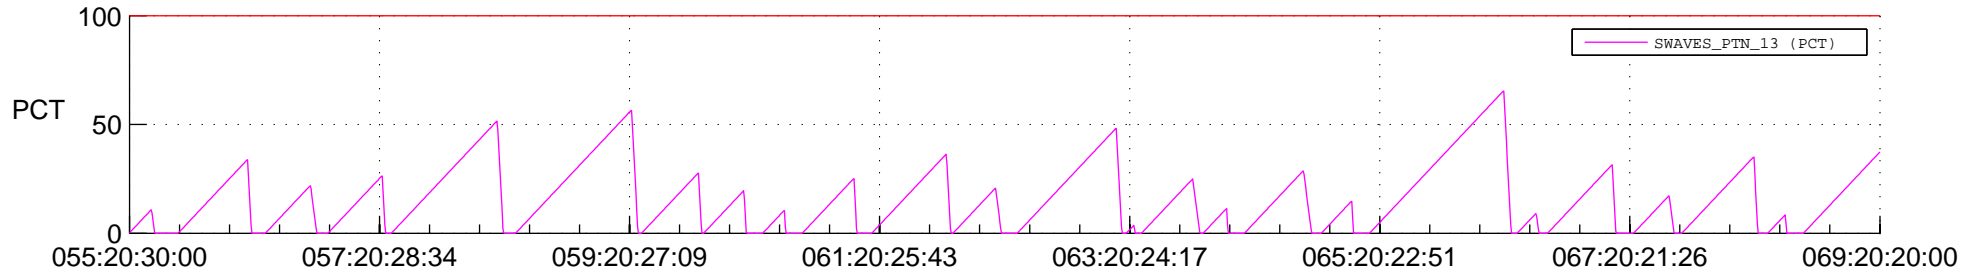

STEREO AHEAD SSR PCT Full Prediction

SWAVES_Percent_Full_Prediction

IMPACT_Percent_Full_Prediction

PLASTIC_Percent_Full_Prediction

Spacecraft_DownLink_Rate

Ground Time (2022:055:20:30:00.000 -2022:069:20:20:00.000)