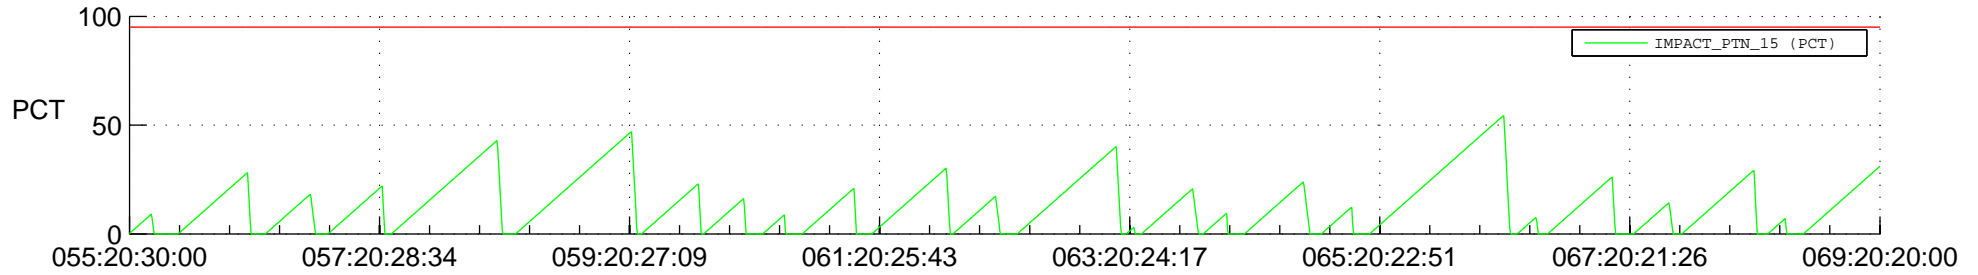

STEREO AHEAD SSR PCT Full Prediction

SWAVES_Percent_Full_Prediction

IMPACT_Percent_Full_Prediction

PLASTIC_Percent_Full_Prediction

Spacecraft_DownLink_Rate

Ground Time (2022:055:20:30:00.000 -2022:069:20:20:00.000)