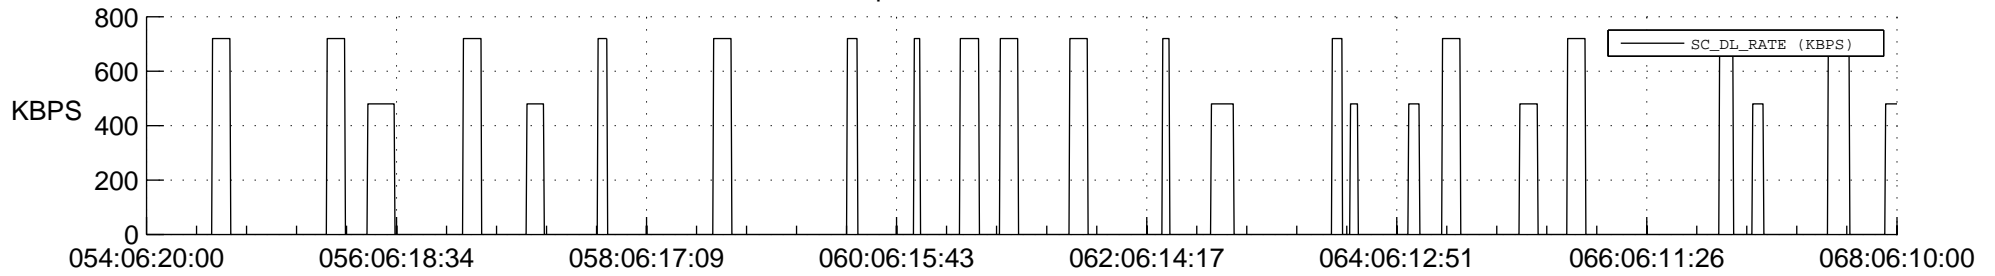

## Spacecraft\_DownLink\_Rate

Ground Time (2022:054:06:20:00.000 -2022:068:06:10:00.000)