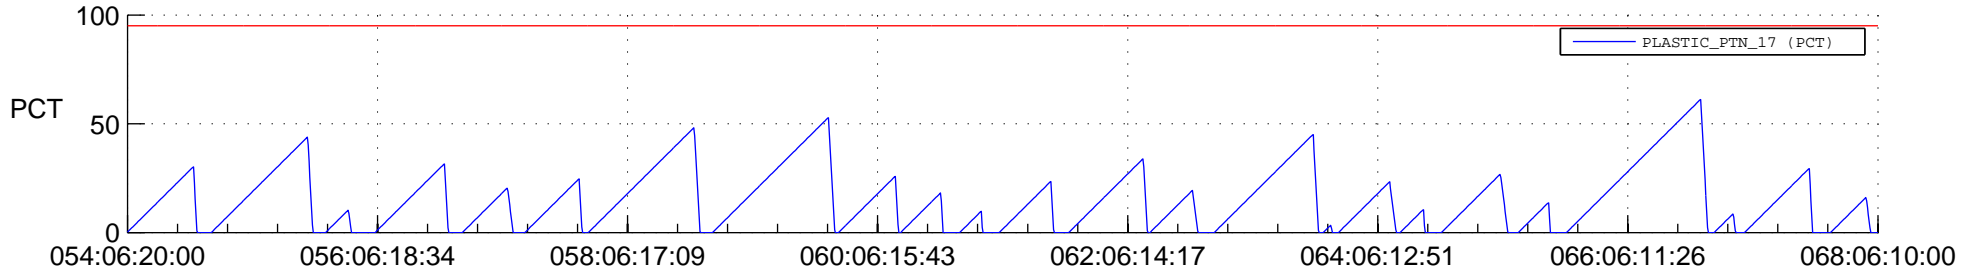

# STEREO AHEAD SSR PCT Full Prediction

## SWAVES\_Percent\_Full\_Prediction

## Spacecraft\_DownLink\_Rate

Ground Time (2022:054:06:20:00.000 -2022:068:06:10:00.000)