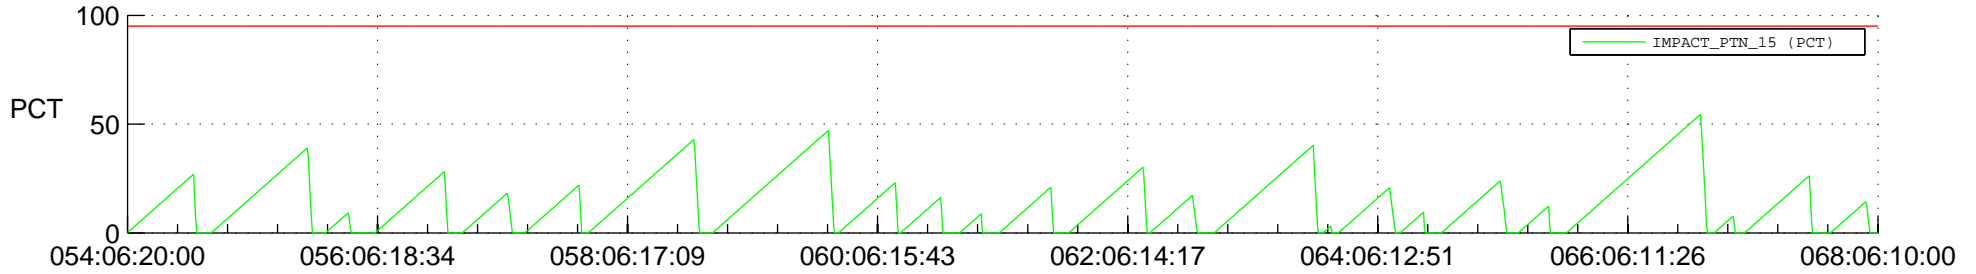

IMPACT_Percent_Full_Prediction