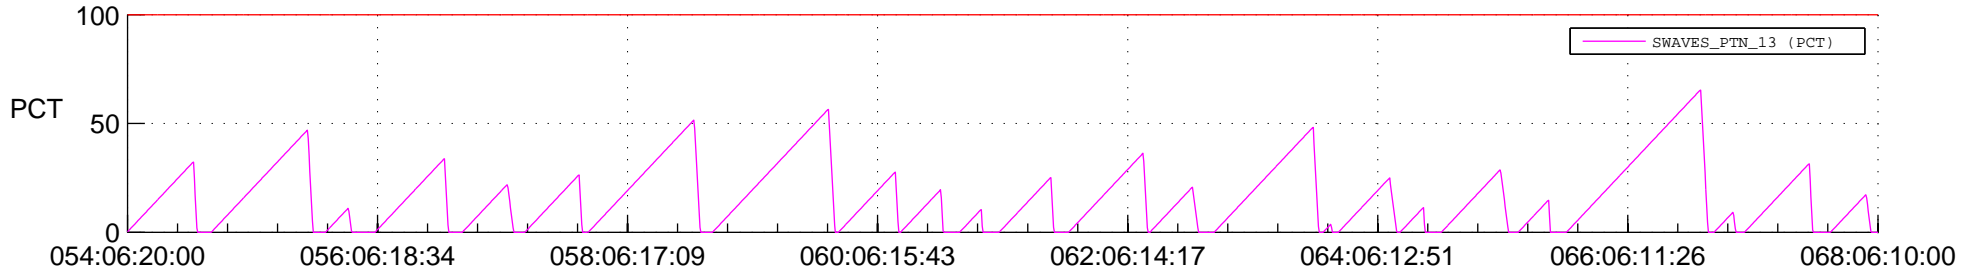

## SWAVES\_Percent\_Full\_Prediction

## Spacecraft\_DownLink\_Rate

Ground Time (2022:054:06:20:00.000 -2022:068:06:10:00.000)