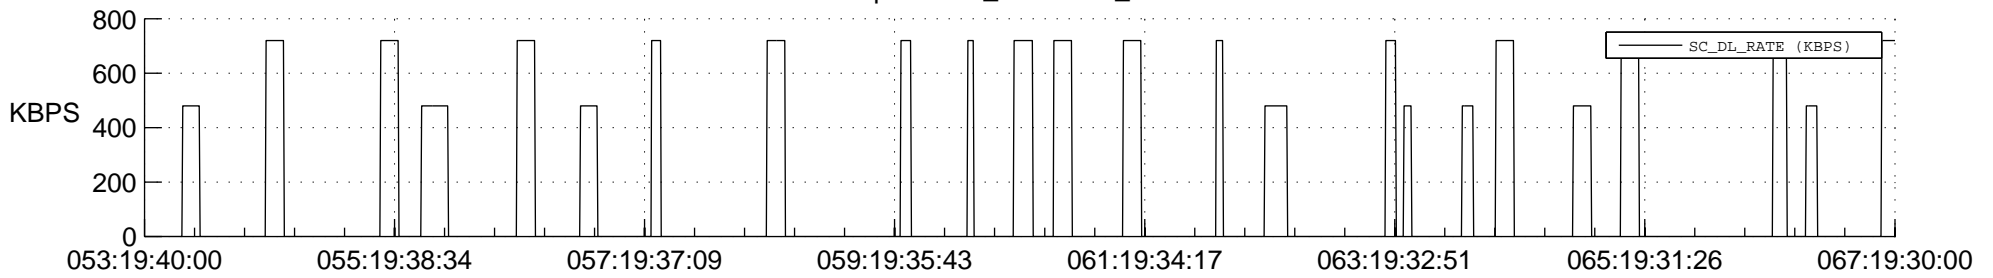

## Spacecraft\_DownLink\_Rate

Ground Time (2022:053:19:40:00.000 -2022:067:19:30:00.000)