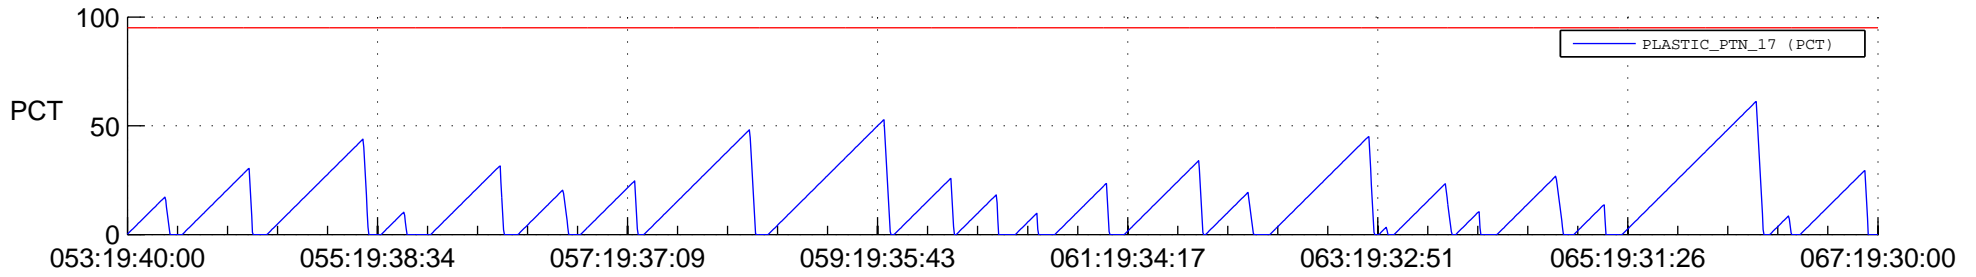

## SWAVES\_Percent\_Full\_Prediction

## Spacecraft\_DownLink\_Rate

Ground Time (2022:053:19:40:00.000 -2022:067:19:30:00.000)