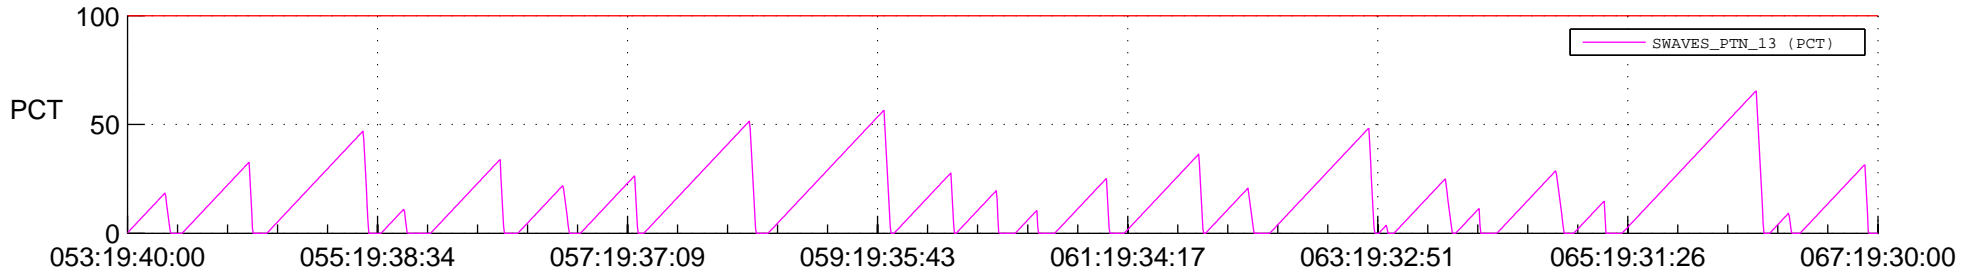

## SWAVES\_Percent\_Full\_Prediction

## Spacecraft\_DownLink\_Rate

Ground Time (2022:053:19:40:00.000 -2022:067:19:30:00.000)