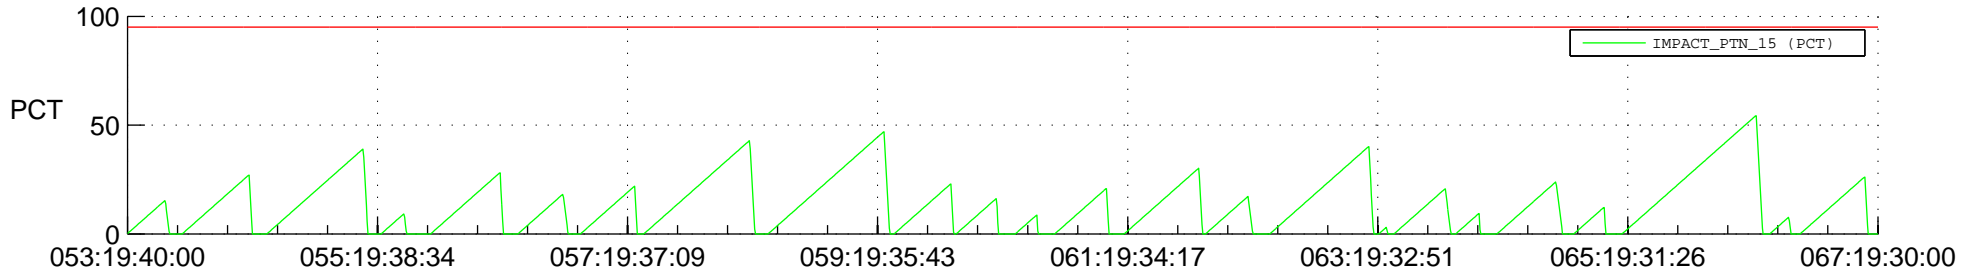

IMPACT_Percent_Full_Prediction