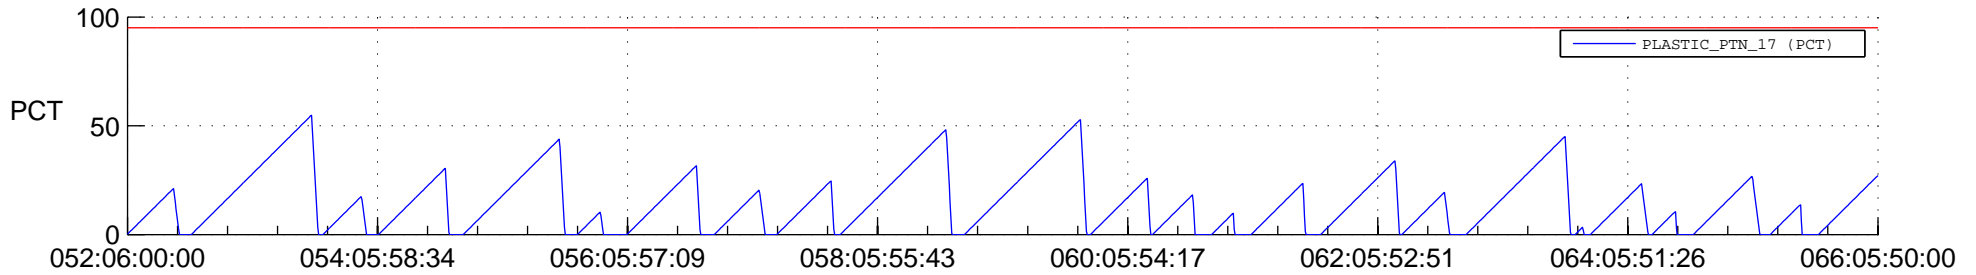

STEREO AHEAD SSR PCT Full Prediction

SWAVES_Percent_Full_Prediction

IMPACT_Percent_Full_Prediction

PLASTIC_Percent_Full_Prediction

Spacecraft_DownLink_Rate