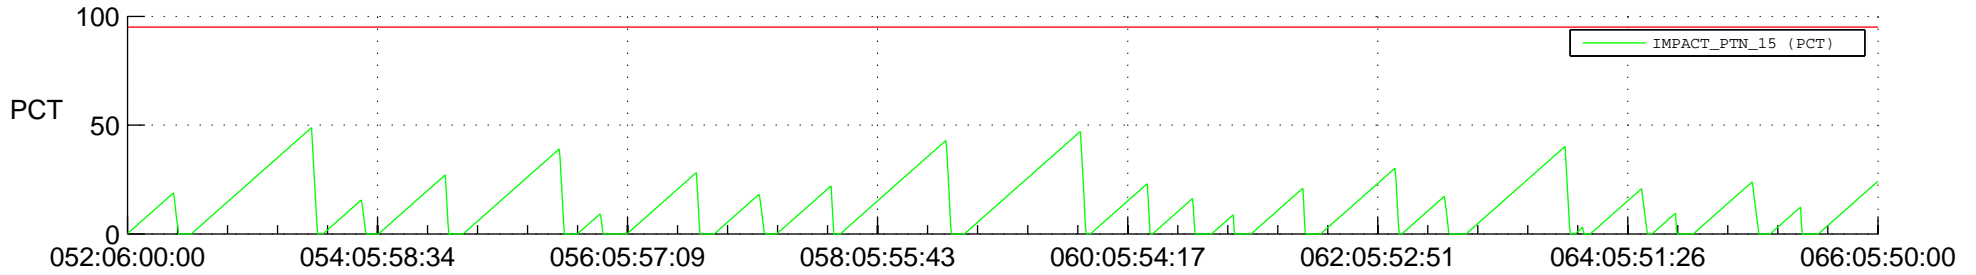

STEREO AHEAD SSR PCT Full Prediction

SWAVES_Percent_Full_Prediction

IMPACT_Percent_Full_Prediction

PLASTIC_Percent_Full_Prediction

Spacecraft_DownLink_Rate