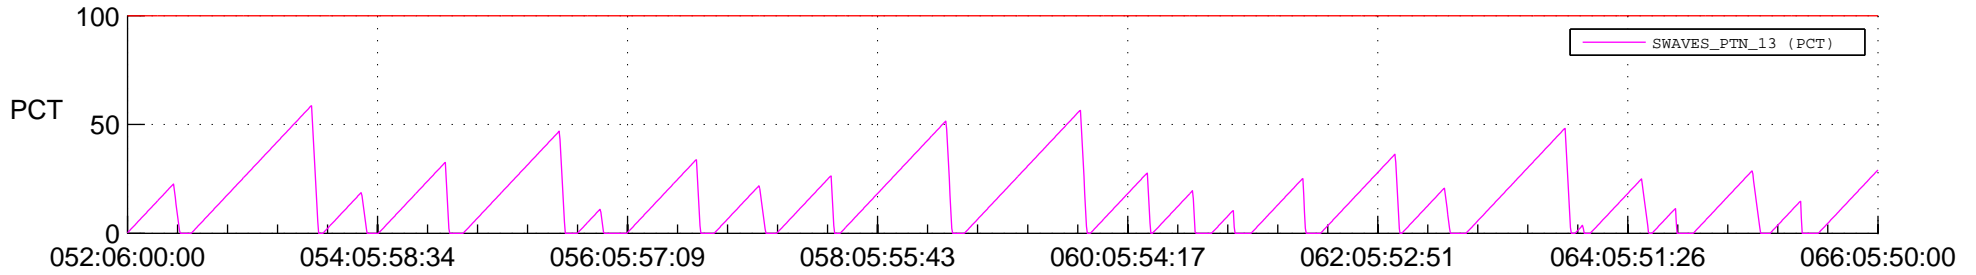

STEREO AHEAD SSR PCT Full Prediction

SWAVES_Percent_Full_Prediction

IMPACT_Percent_Full_Prediction

PLASTIC_Percent_Full_Prediction

Spacecraft_DownLink_Rate