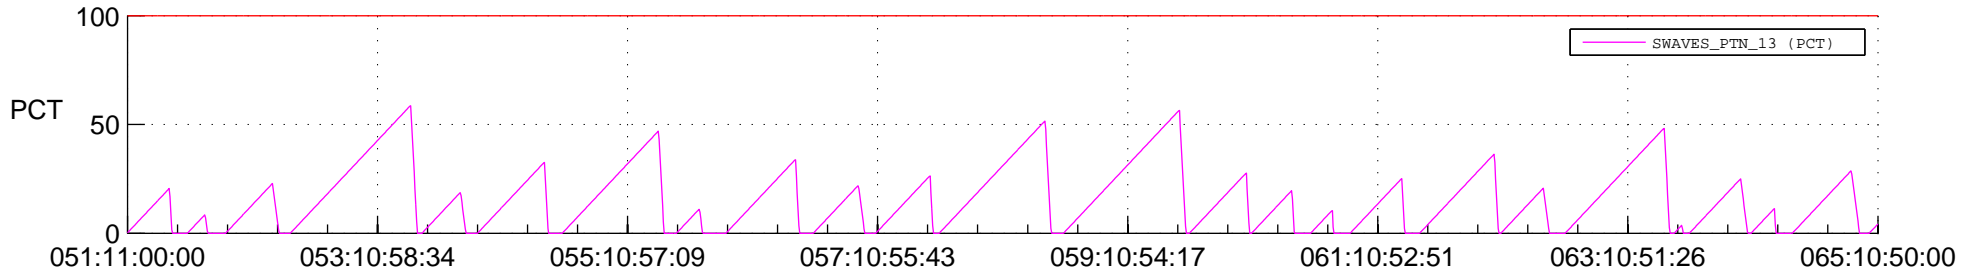

## SWAVES\_Percent\_Full\_Prediction

## Spacecraft\_DownLink\_Rate

Ground Time (2022:051:11:00:00.000 -2022:065:10:50:00.000)