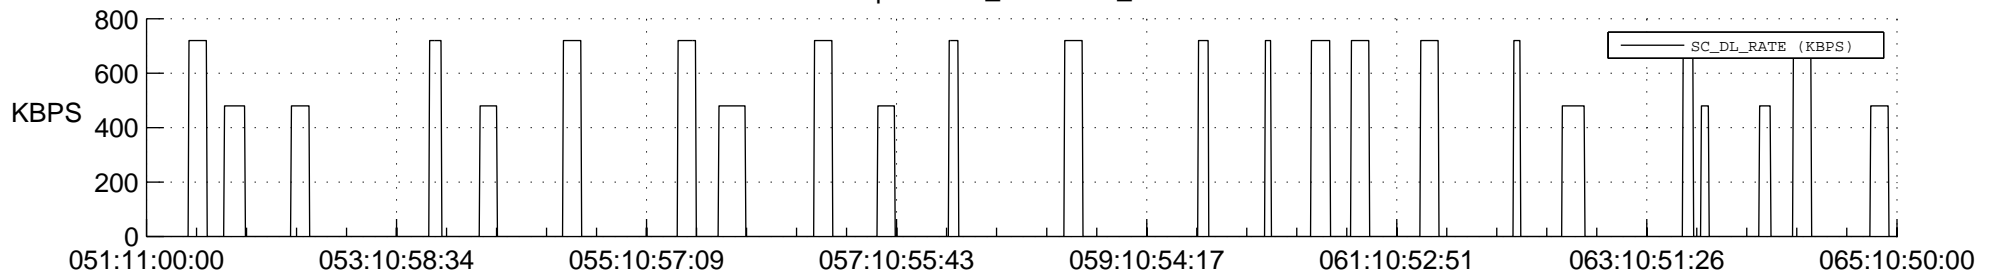

## Spacecraft\_DownLink\_Rate

Ground Time (2022:051:11:00:00.000 -2022:065:10:50:00.000)