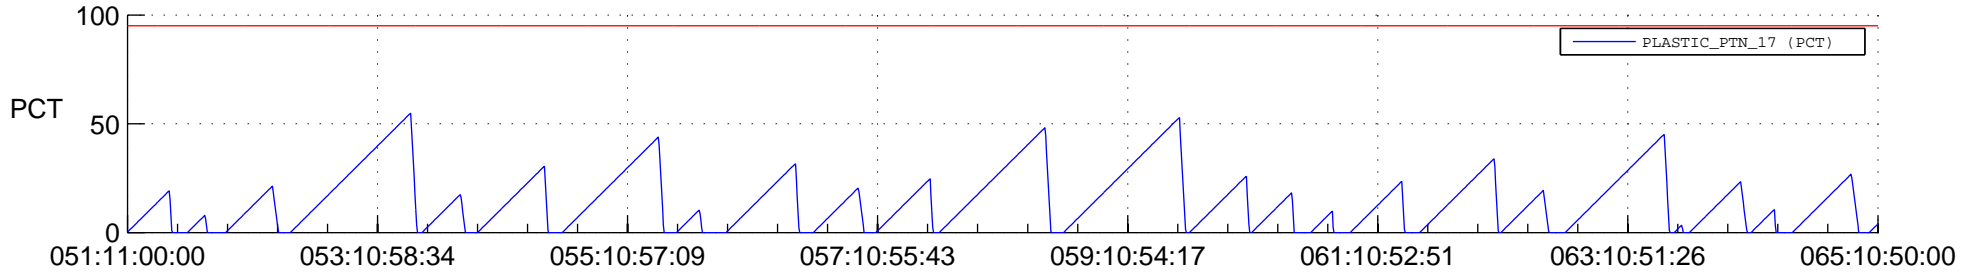

# STEREO AHEAD SSR PCT Full Prediction

## SWAVES\_Percent\_Full\_Prediction

## Spacecraft\_DownLink\_Rate

Ground Time (2022:051:11:00:00.000 -2022:065:10:50:00.000)