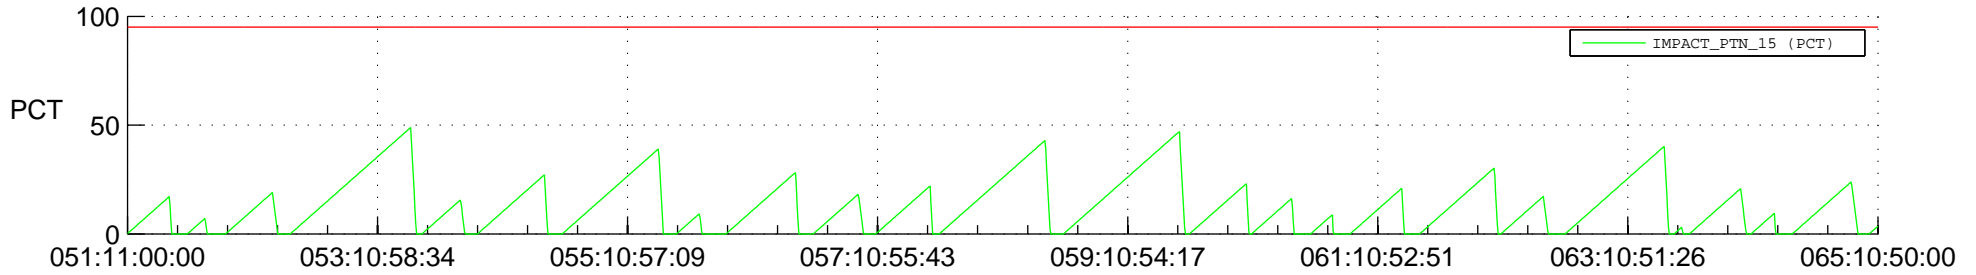

IMPACT_Percent_Full_Prediction