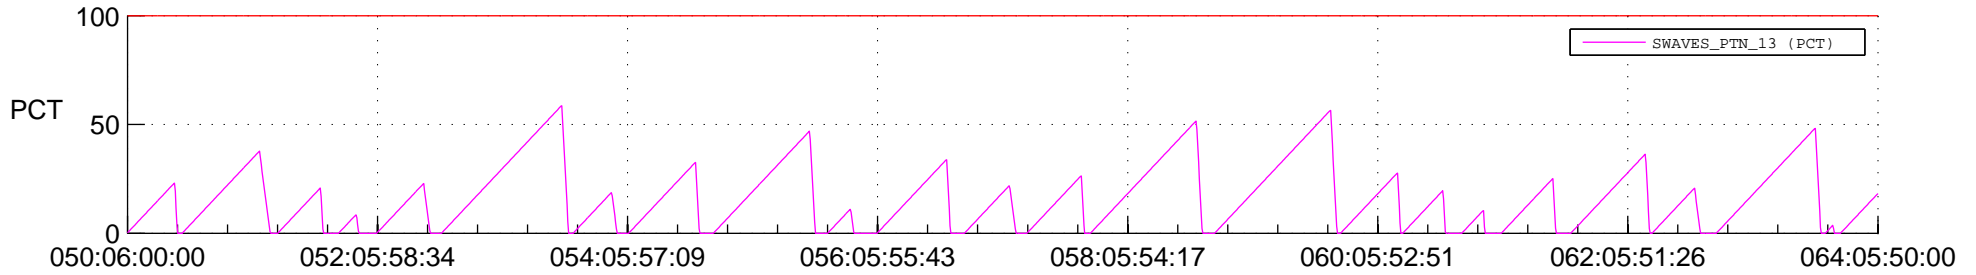

## SWAVES\_Percent\_Full\_Prediction

## Spacecraft\_DownLink\_Rate

Ground Time (2022:050:06:00:00.000 -2022:064:05:50:00.000)