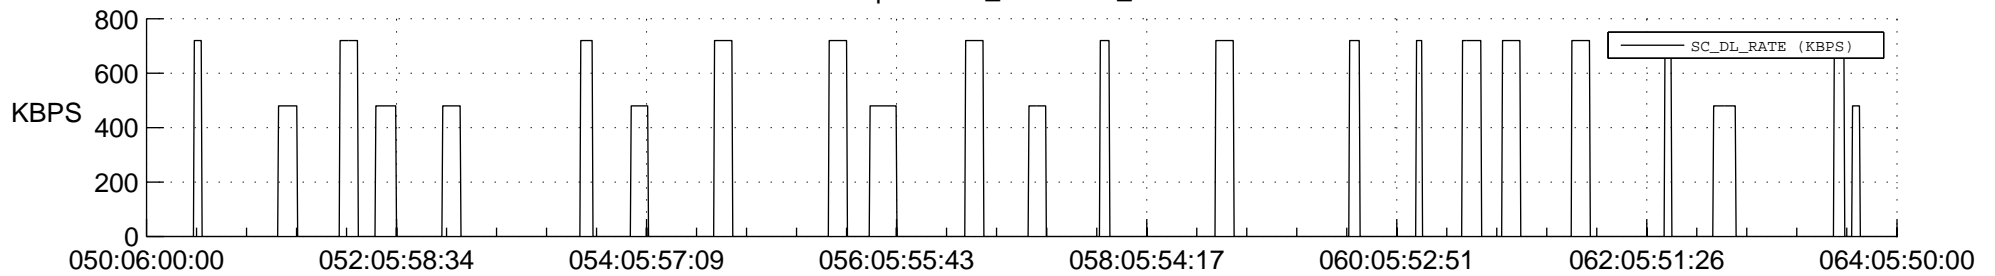

## Spacecraft\_DownLink\_Rate

Ground Time (2022:050:06:00:00.000 -2022:064:05:50:00.000)