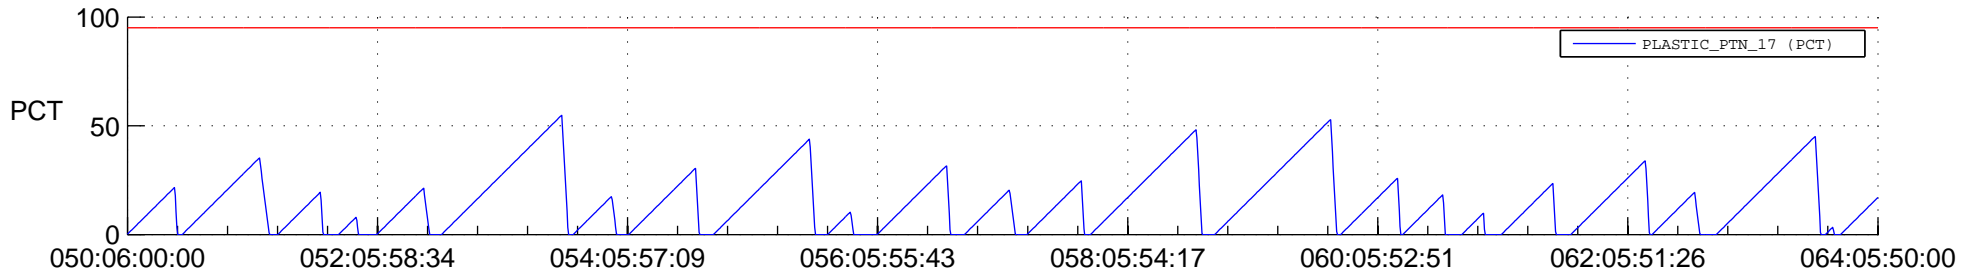

## SWAVES\_Percent\_Full\_Prediction

## Spacecraft\_DownLink\_Rate

Ground Time (2022:050:06:00:00.000 -2022:064:05:50:00.000)