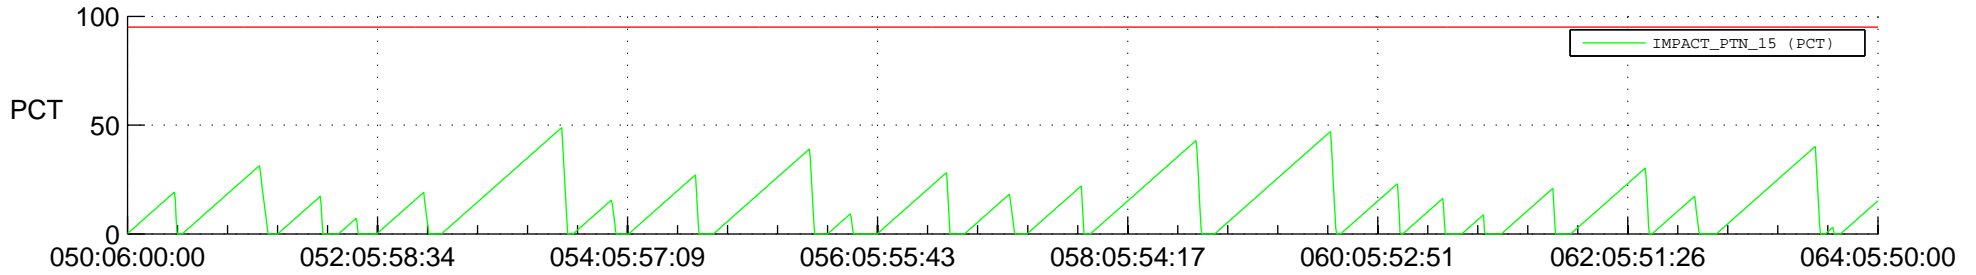

IMPACT_Percent_Full_Prediction