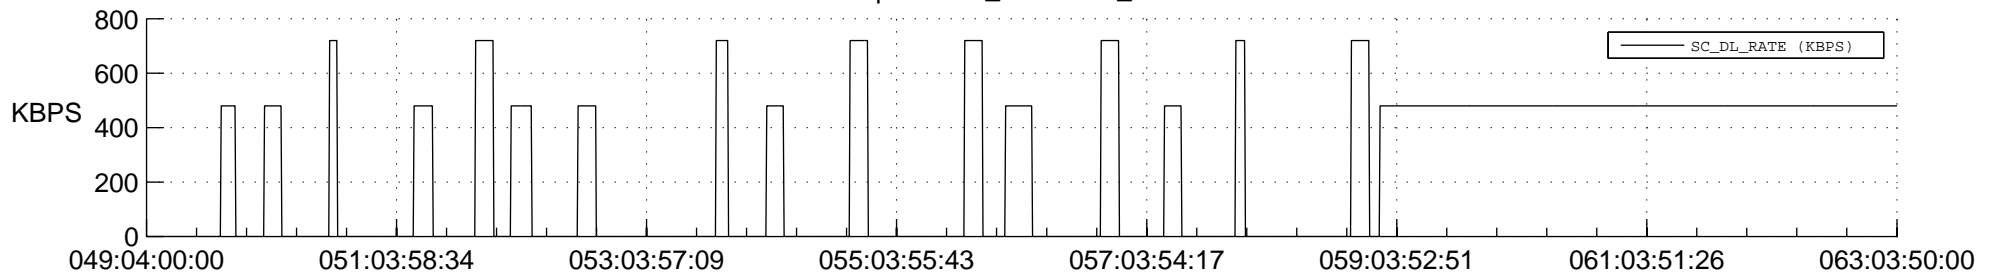

## Spacecraft\_DownLink\_Rate

Ground Time (2022:049:04:00:00.000 -2022:063:03:50:00.000)