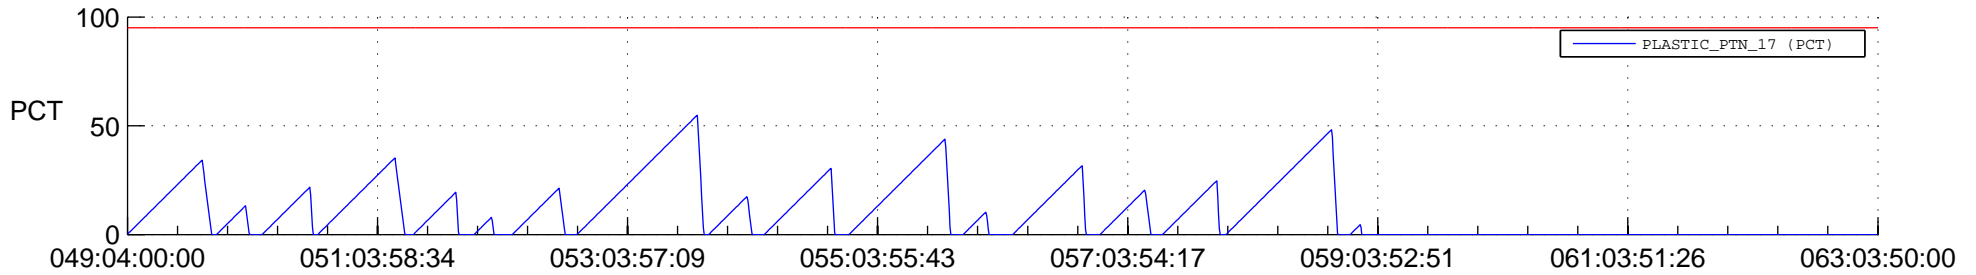

## SWAVES\_Percent\_Full\_Prediction

## Spacecraft\_DownLink\_Rate

Ground Time (2022:049:04:00:00.000 -2022:063:03:50:00.000)