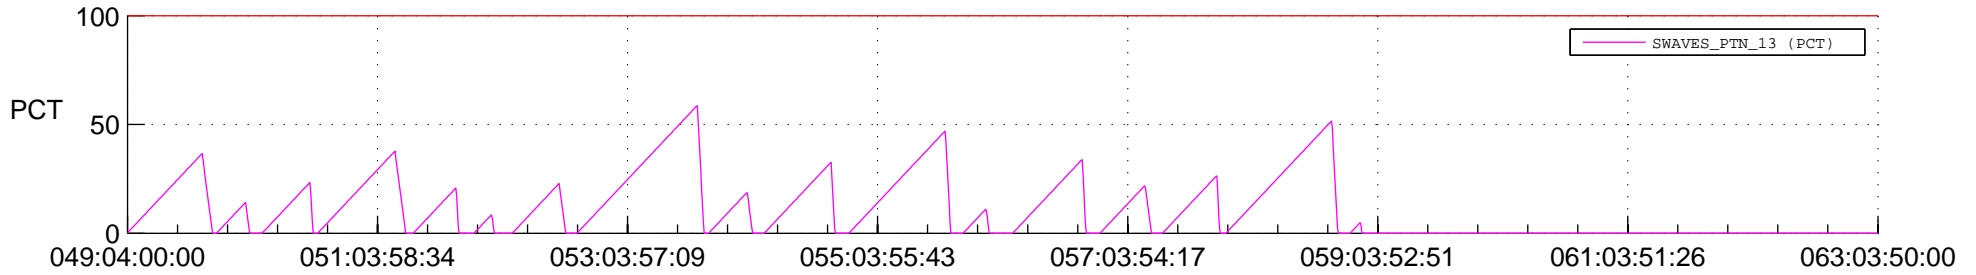

STEREO AHEAD SSR PCT Full Prediction

SWAVES_Percent_Full_Prediction