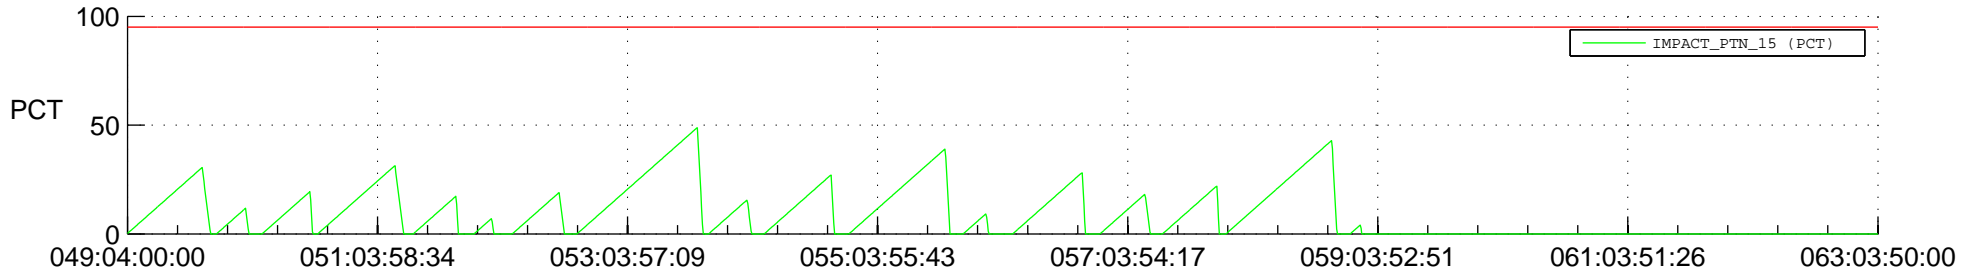

IMPACT_Percent_Full_Prediction