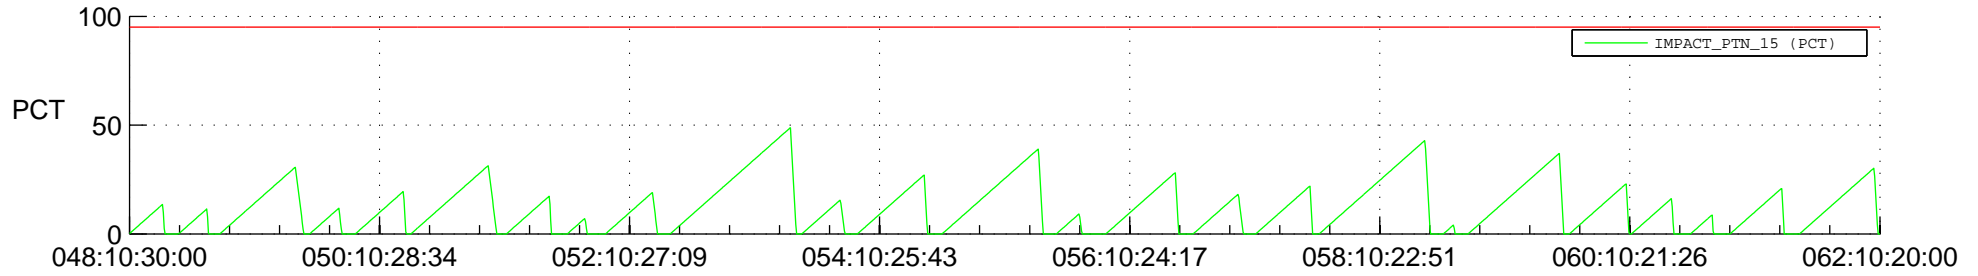

IMPACT_Percent_Full_Prediction