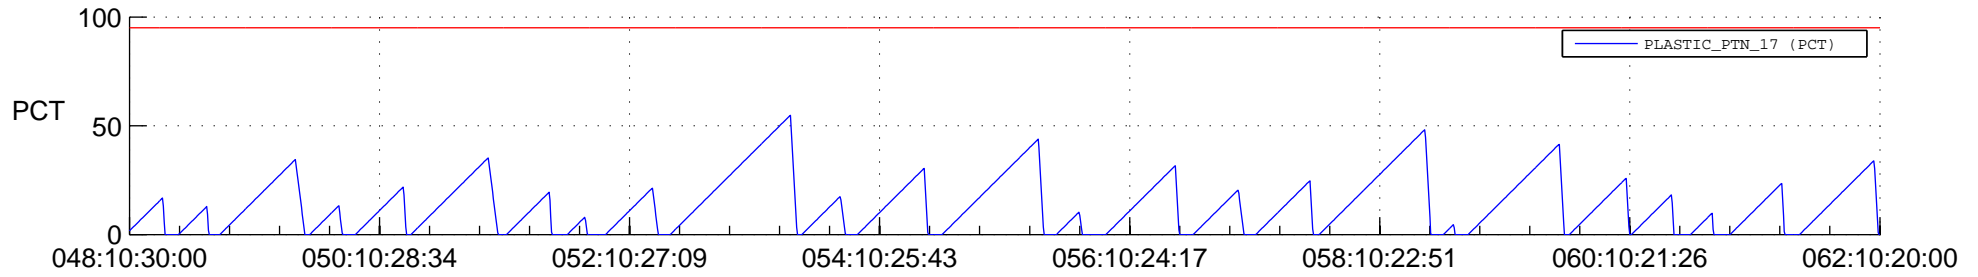

PLASTIC_Percent_Full_Prediction