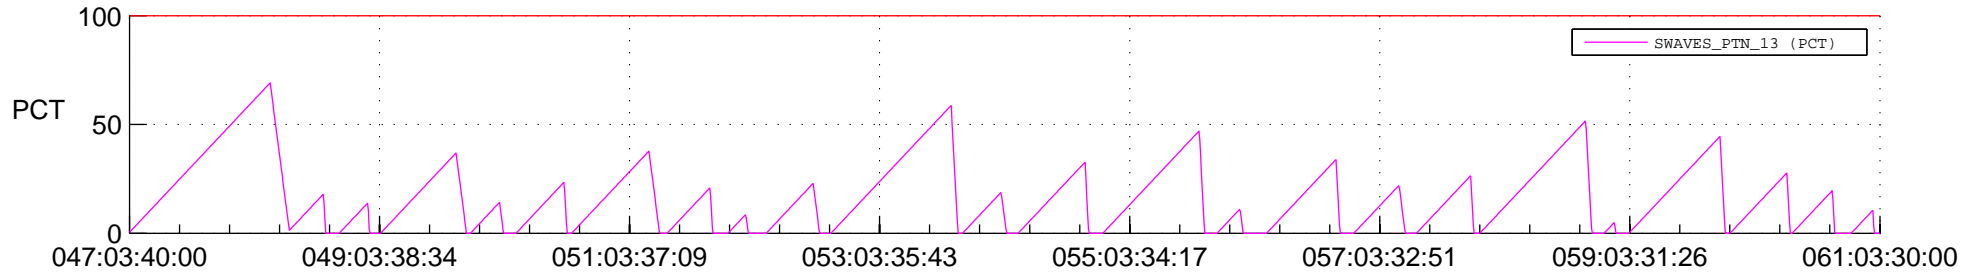

STEREO AHEAD SSR PCT Full Prediction

SWAVES_Percent_Full_Prediction

IMPACT_Percent_Full_Prediction

PLASTIC_Percent_Full_Prediction

Spacecraft_DownLink_Rate

Ground Time (2022:047:03:40:00.000 -2022:061:03:30:00.000)