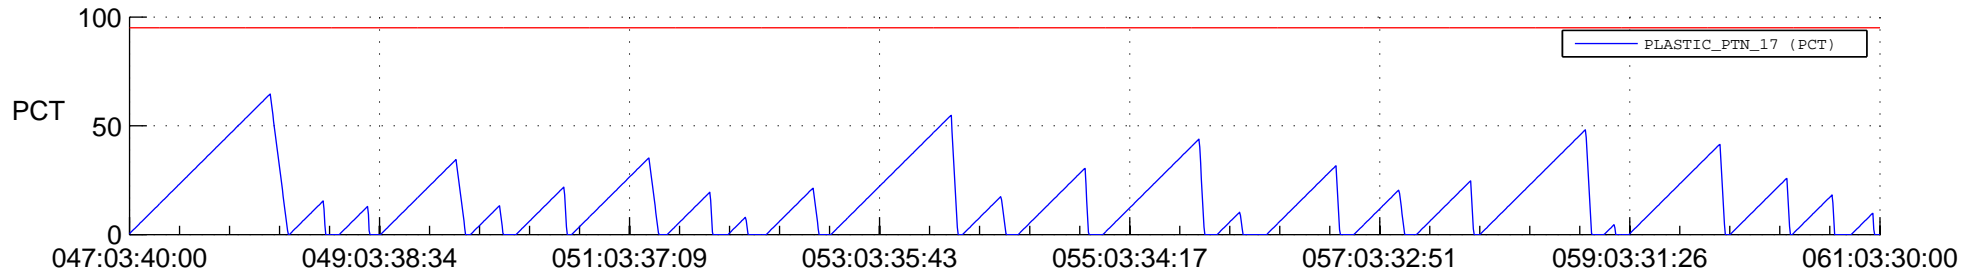

STEREO AHEAD SSR PCT Full Prediction

SWAVES_Percent_Full_Prediction

IMPACT_Percent_Full_Prediction

PLASTIC_Percent_Full_Prediction

Spacecraft_DownLink_Rate

Ground Time (2022:047:03:40:00.000 -2022:061:03:30:00.000)