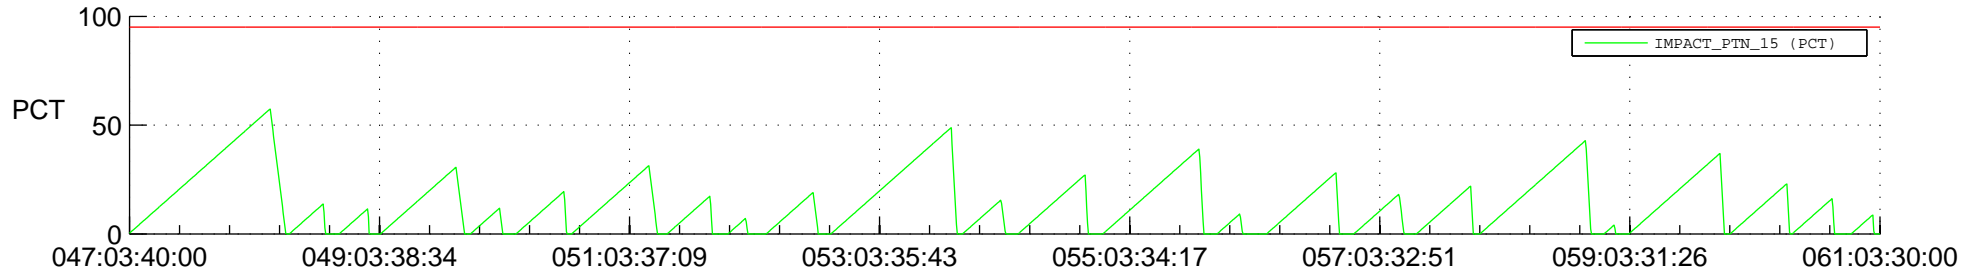

STEREO AHEAD SSR PCT Full Prediction

SWAVES_Percent_Full_Prediction

IMPACT_Percent_Full_Prediction

PLASTIC_Percent_Full_Prediction

Spacecraft_DownLink_Rate

Ground Time (2022:047:03:40:00.000 -2022:061:03:30:00.000)