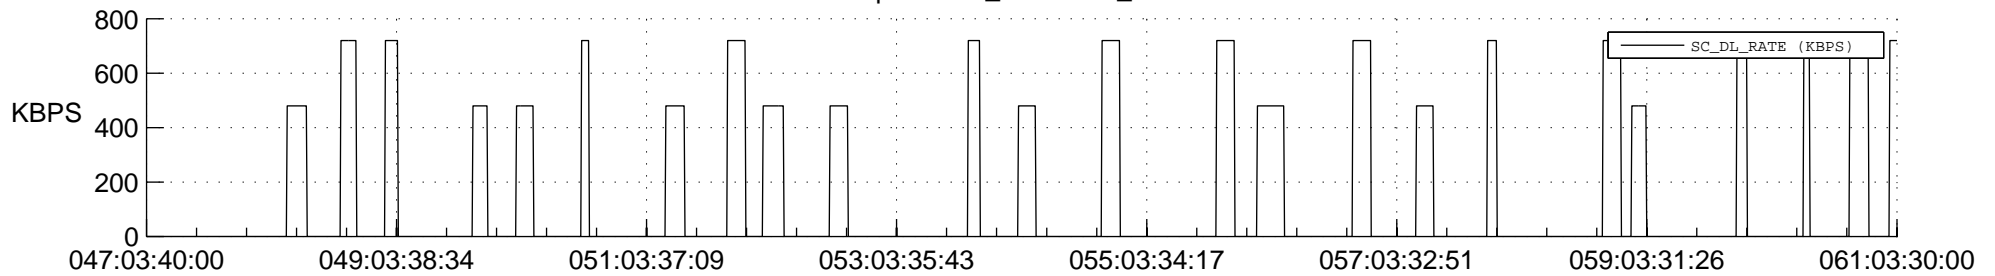

STEREO AHEAD SSR PCT Full Prediction

SWAVES_Percent_Full_Prediction

IMPACT_Percent_Full_Prediction

PLASTIC_Percent_Full_Prediction

Spacecraft_DownLink_Rate

Ground Time (2022:047:03:40:00.000 -2022:061:03:30:00.000)